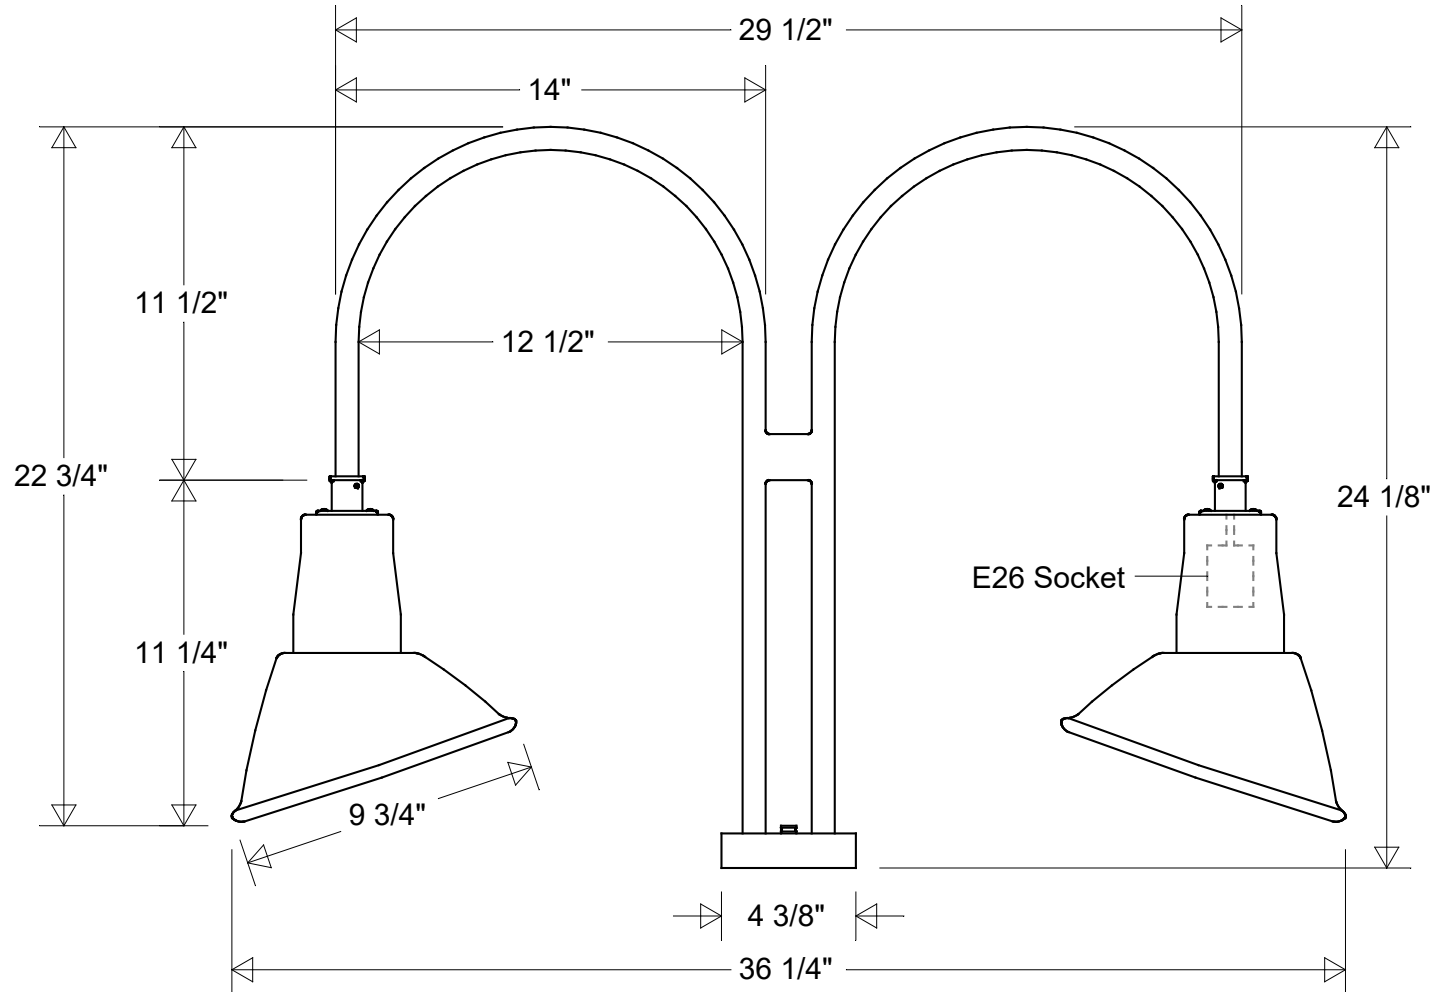

Primelite Manufacturing Corp

407 S Main St, Freeport, NY 11520

Phone: 516-868-4411 | Fax: 516-868-4609
 sales@primelite-mfg.com | www.primelite-mfg.com

PART # #20/852-2	LAMP E26 Socket	VOLTAGE 120 V	COLOR Powder Coated Paint
JOB NAME			TYPE Parapet Gooseneck

Lamp: E26 Socket
 Max Wattage: 200 W

	Initials	Date
Drawn	CB	10/2022
Checked		
ENG Appr.		
MFR Appr.		
QA		

Gooseneck #20/852-2

9 3/4" Dia | 36 1/4" W | 24 1/8" H

11 1/2" Drop | 4 1/8" ID Canopy

Size	Drawing No.	Rev
A	0001	A

Revisions

Zone	Rev	Description	Date	Appr

Construction:
 Aluminum

Unless Otherwise Specified:
 Dimensions in Inches

Weight:	Scale	CAD File	Sheet
			1 of 1