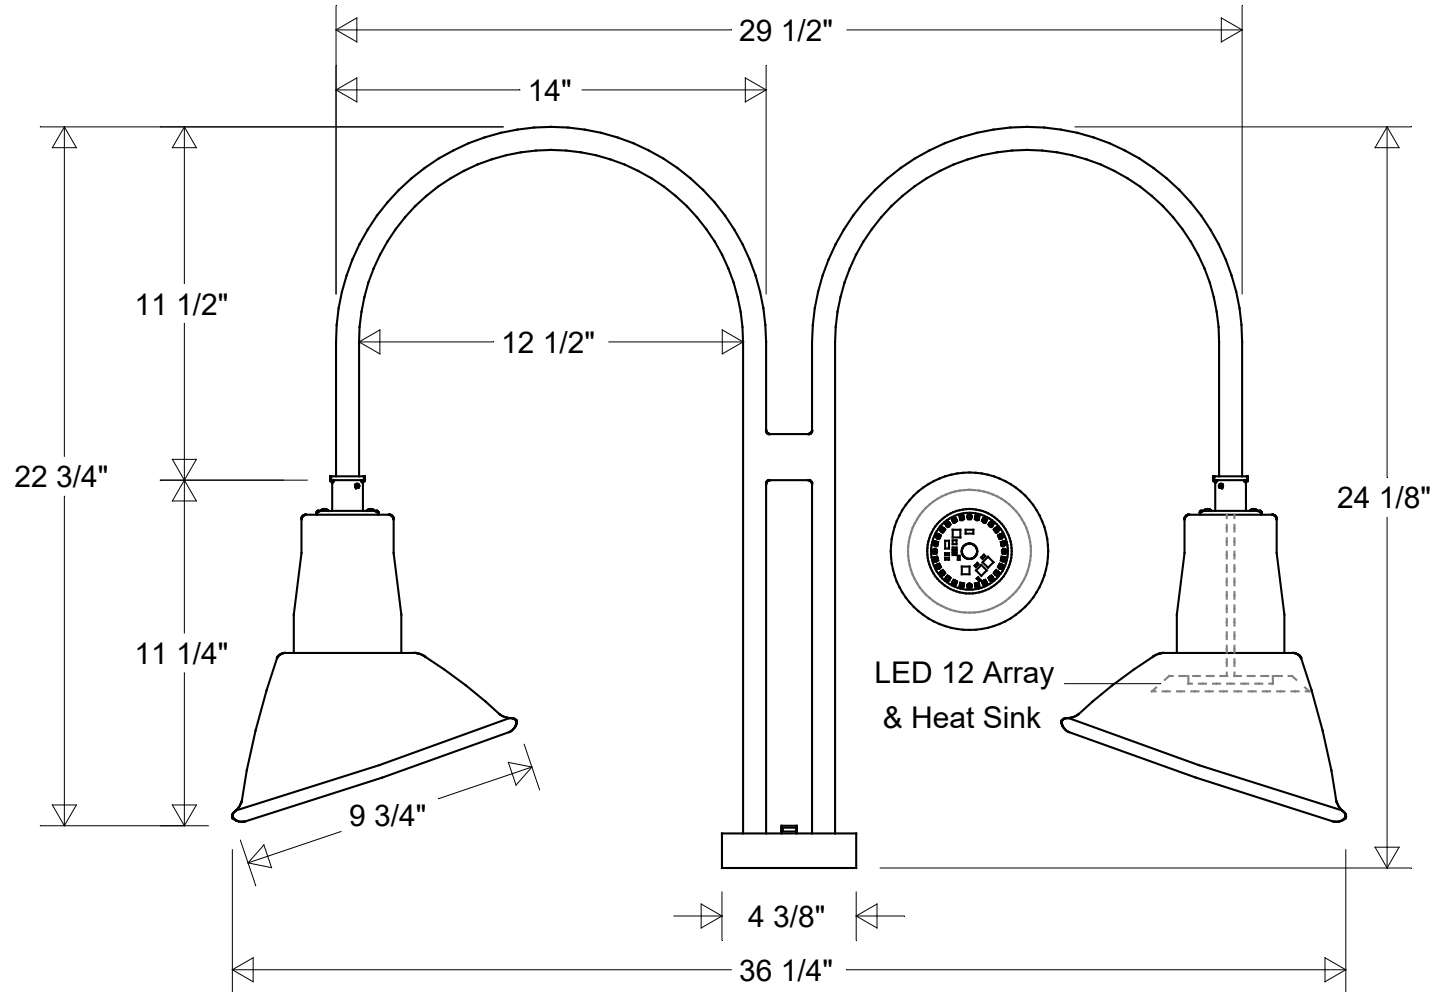

Lamp: LED 12 Array
 60 W Inc Equivalent
 3K = 910 Lumens
 4K = 1000 Lumens

	Initials	Date
Drawn	CB	10/2022
Checked		
ENG Appr.		
MFR Appr.		
QA		

Gooseneck #20/852-2 LED 12

9 3/4" Dia | 36 1/4" W | 24 1/8" H

11 1/2" Drop | 4 1/8" ID Canopy

Size	Drawing No.	Rev
A	0001	A

Revisions				
Zone	Rev	Description	Date	Appr

Construction:
Aluminum

Weight:

Scale CAD File Sheet
1 of 1