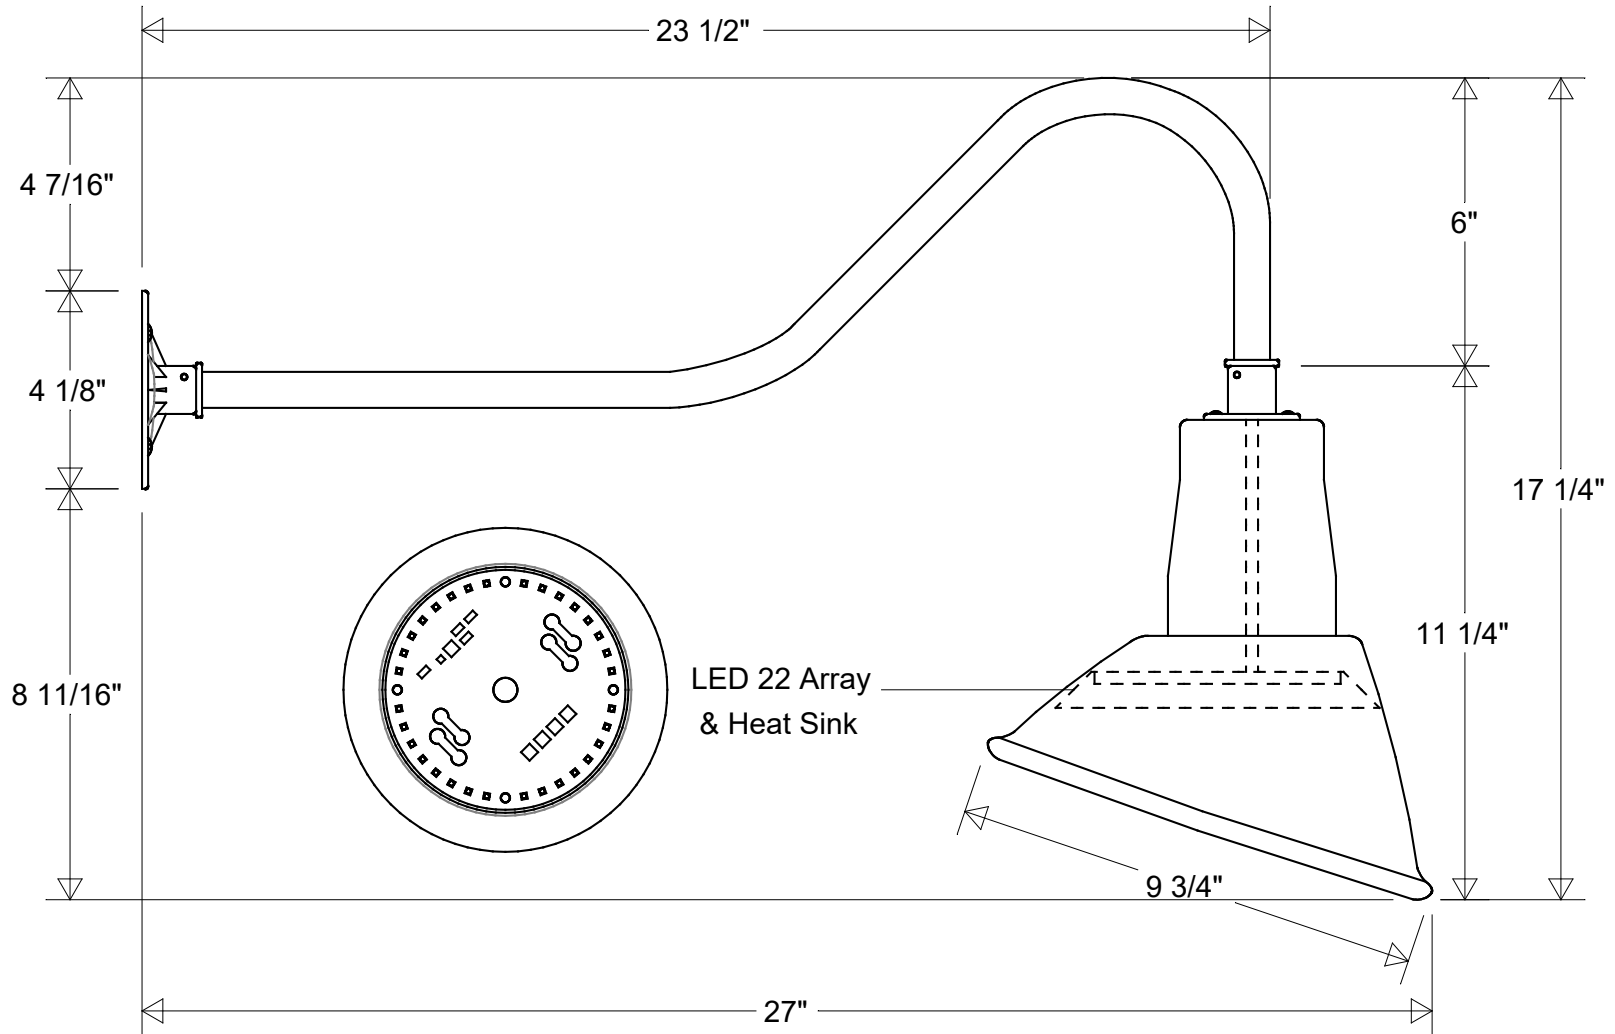

Lamp: LED 22 Array
 100 W Inc Equivalent
 3K = 1850 Lumens
 4K = 1900 Lumens

	Initials	Date
Drawn	CB	04/2022
Checked		
ENG Appr.		
MFR Appr.		
QA		

Gooseneck #20/850 LED 22

9 3/4" Dia | 27" Ext | 17 1/4" H

6" Drop | 8 11/16" Below Box

Size	Drawing No.	Rev
A	0001	A

Revisions				
Zone	Rev	Description	Date	Appr

Construction:
Aluminum

Unless Otherwise Specified:
Dimensions in Inches

Weight:

Scale CAD File Sheet

1 of 1