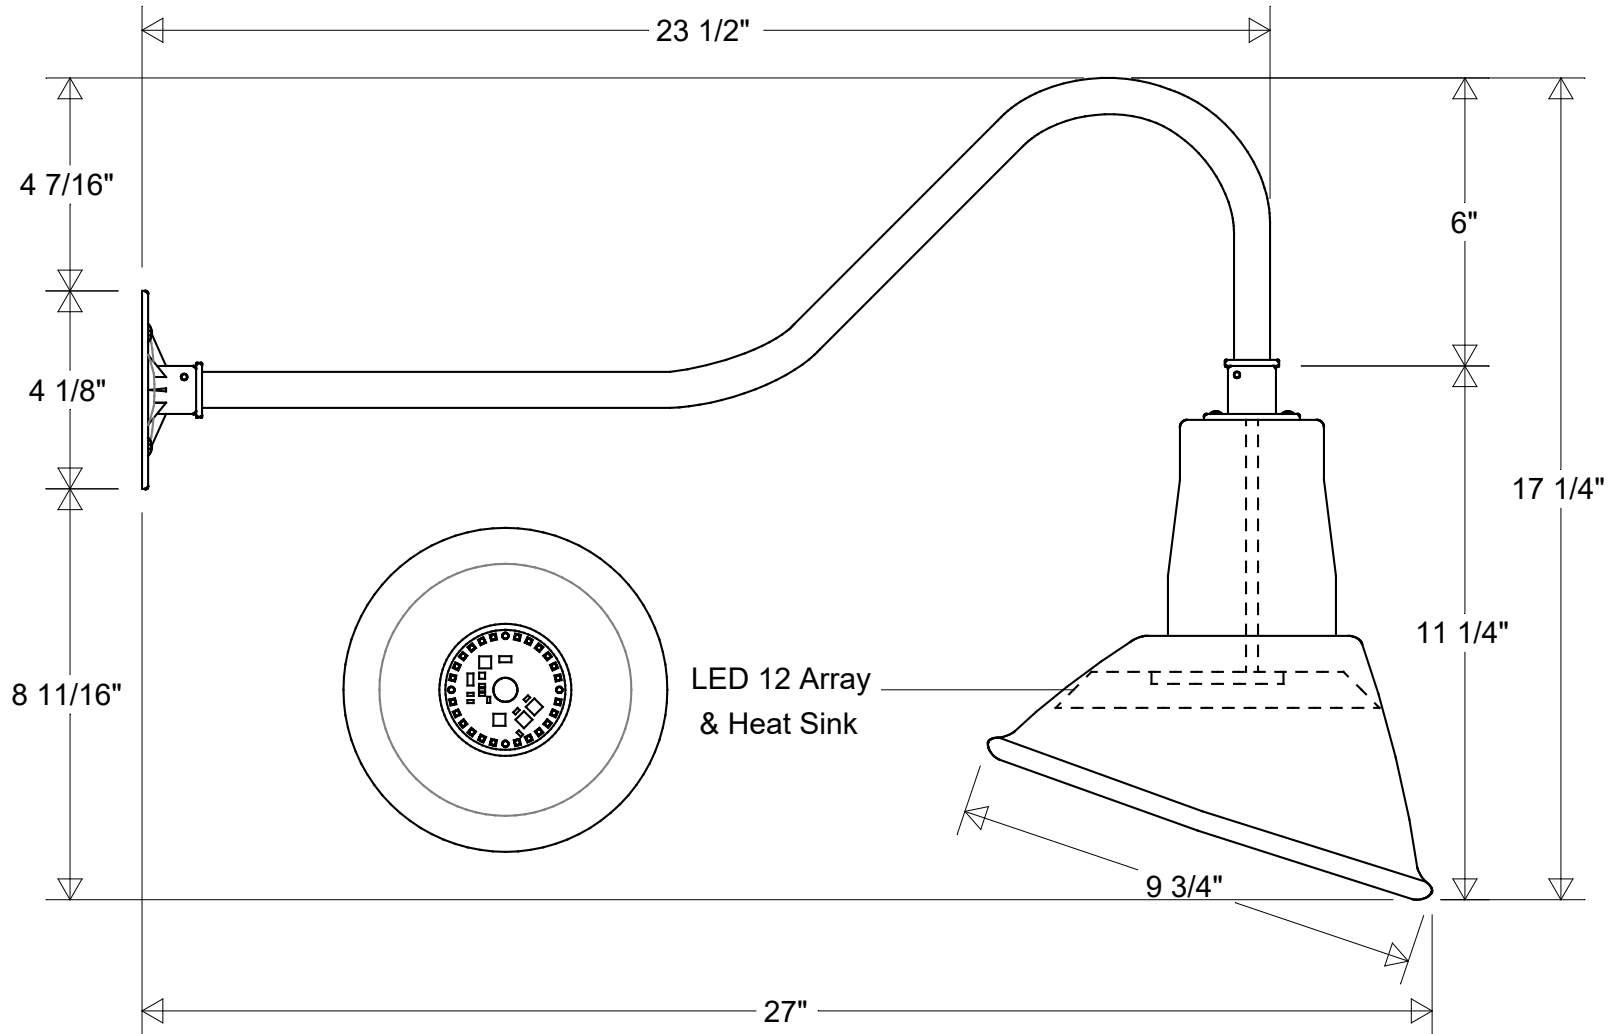

Lamp: LED 12 Array
 60 W Inc Equivalent
 3K = 910 Lumens
 4K = 1000 Lumens

	Initials	Date
Drawn	CB	04/2022
Checked		
ENG Appr.		
MFR Appr.		
QA		

Gooseneck #20/850 LED 12

9 3/4" Dia | 27" Ext | 17 1/4" H

6" Drop | 8 11/16" Below Box

Size	Drawing No.	Rev
A	0001	A

Revisions				
Zone	Rev	Description	Date	Appr

Construction:
Aluminum

Weight:

Scale CAD File Sheet
1 of 1