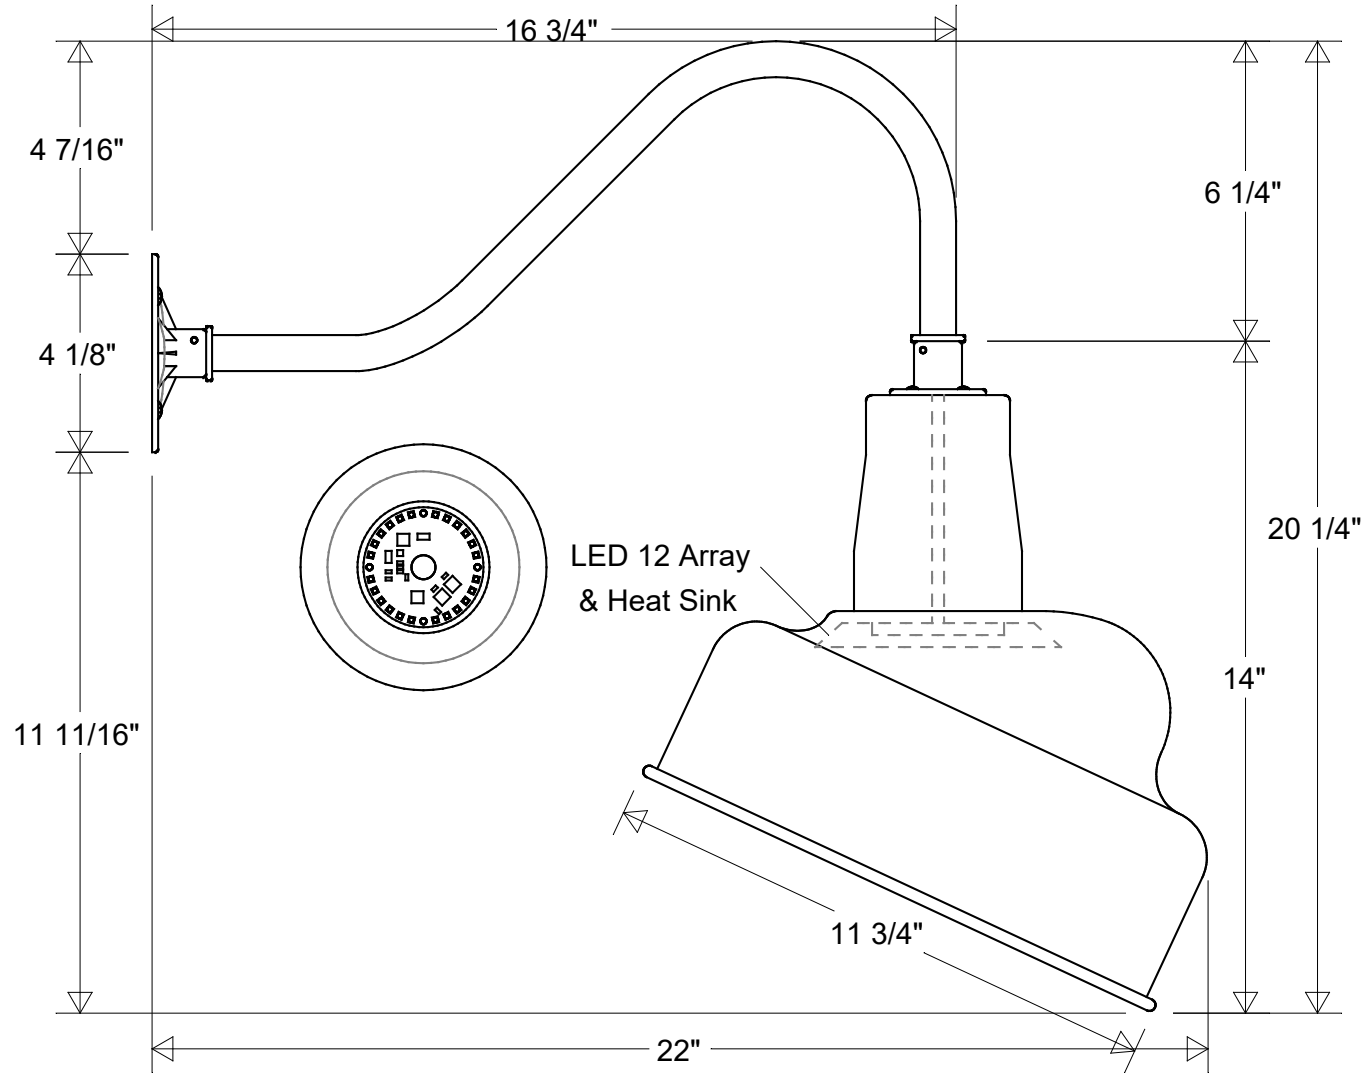

Lamp: LED 12 Array
 60 W Inc Equivalent
 3K = 1140 Lumens
 4K = 1280 Lumens

	Initials	Date
Drawn	CB	03/2023
Checked		
ENG Appr.		
MFR Appr.		
QA		

#19/859 LED 12

11 3/4" Dia | 22" Ext | 20 1/4" H
 6" Drop | 11 11/16" Below Box

Size	Drawing No.	Rev
A	0001	A

Revisions				
Zone	Rev	Description	Date	Appr

Construction:
Aluminum

Unless Otherwise Specified:
Dimensions in Inches

Weight:

Scale
CAD File
Sheet
1 of 1