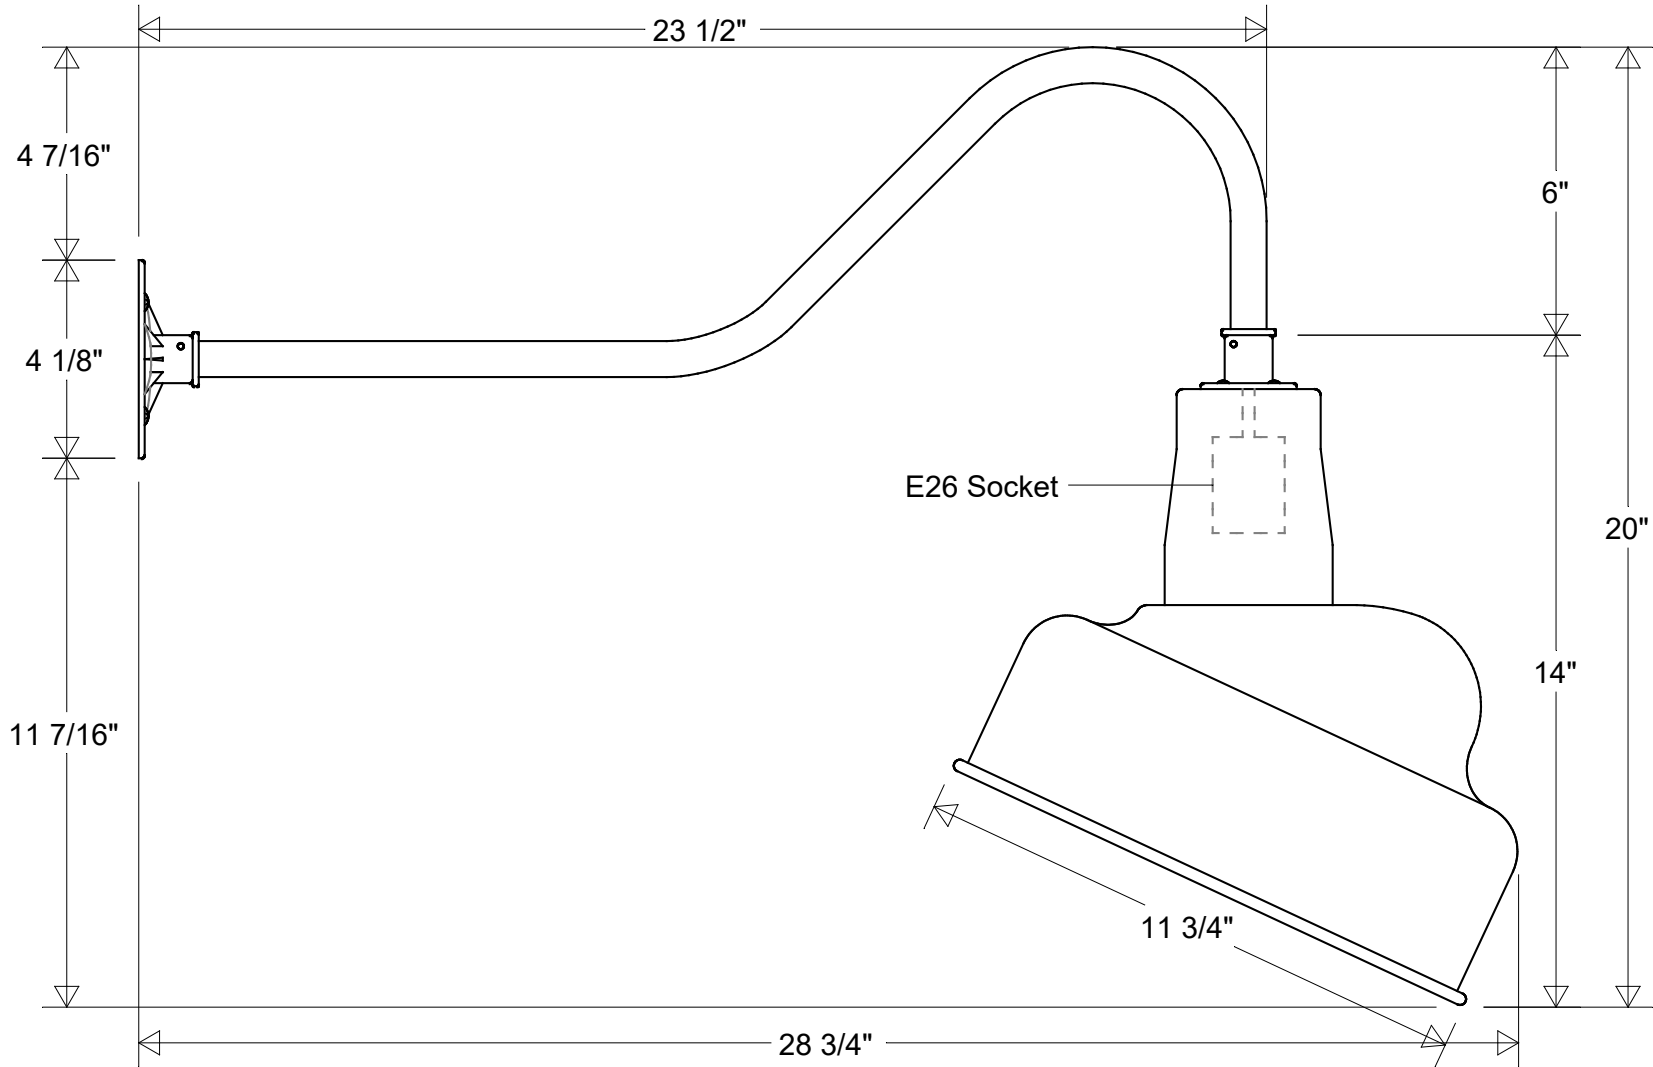

Primelite Manufacturing Corp

407 S Main St, Freeport, NY 11520

Phone: 516-868-4411 | Fax: 516-868-4609
 sales@primelite-mfg.com | www.primelite-mfg.com

PART # #19/850	LAMP E26 Socket	VOLTAGE 120 V	COLOR Powder Coated Paint
JOB NAME			TYPE Gooseneck

Lamp: E26 Socket
 Max Wattage: 200 W

	Initials	Date	#19/850		
Drawn	CB	03/2023			
Checked			11 3/4" Dia 28 3/4" Ext 20" H		
ENG Appr.			6" Drop 11 7/16" Below Box		
Construction: Aluminum	MFR Appr.		Size A	Drawing No. 0001	Rev A
Unless Otherwise Specified: Dimensions in Inches	Weight:		Scale	CAD File	Sheet 1 of 1