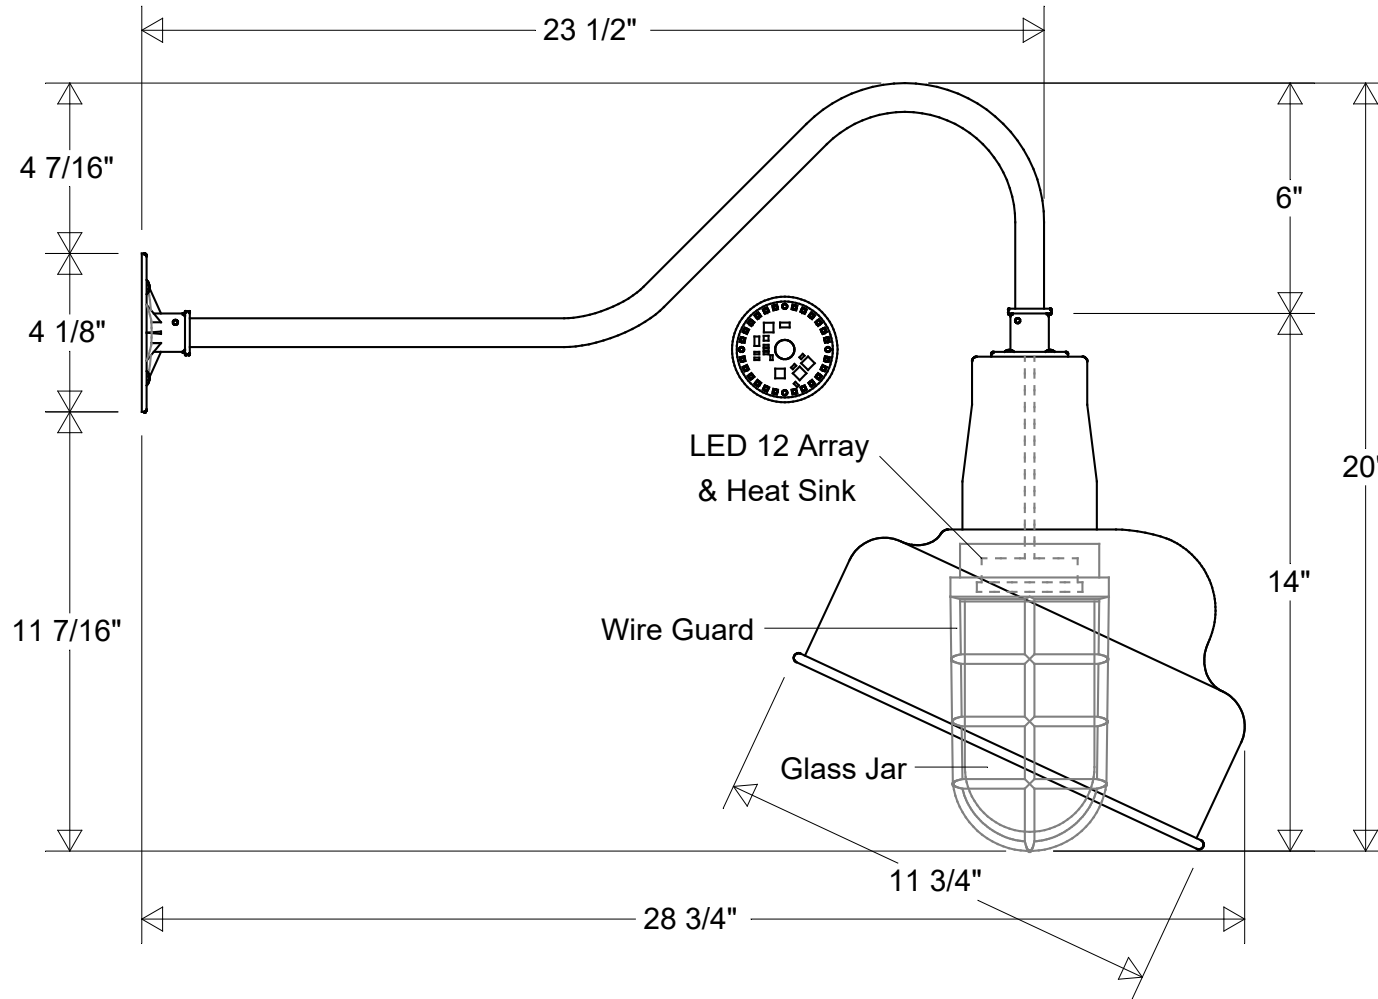

Lamp: LED 12 Array
 60 W Inc Equivalent
 3K = 1140 Lumens
 4K = 1280 Lumens

Initials Date

Drawn	CB	04/2023
Checked		
ENG Appr.		
MFR Appr.		
QA		

#19/850 WGGH1 LED 12

11 3/4" Dia | 28 3/4" Ext | 20" H

Cast Wire Guard | Clear Glass Jar

Size	Drawing No.	Rev
A	0001	A

Revisions

Zone	Rev	Description	Date	Appr

Unless Otherwise Specified:
 Dimensions in Inches

Weight:

Scale	CAD File	Sheet
		1 of 1