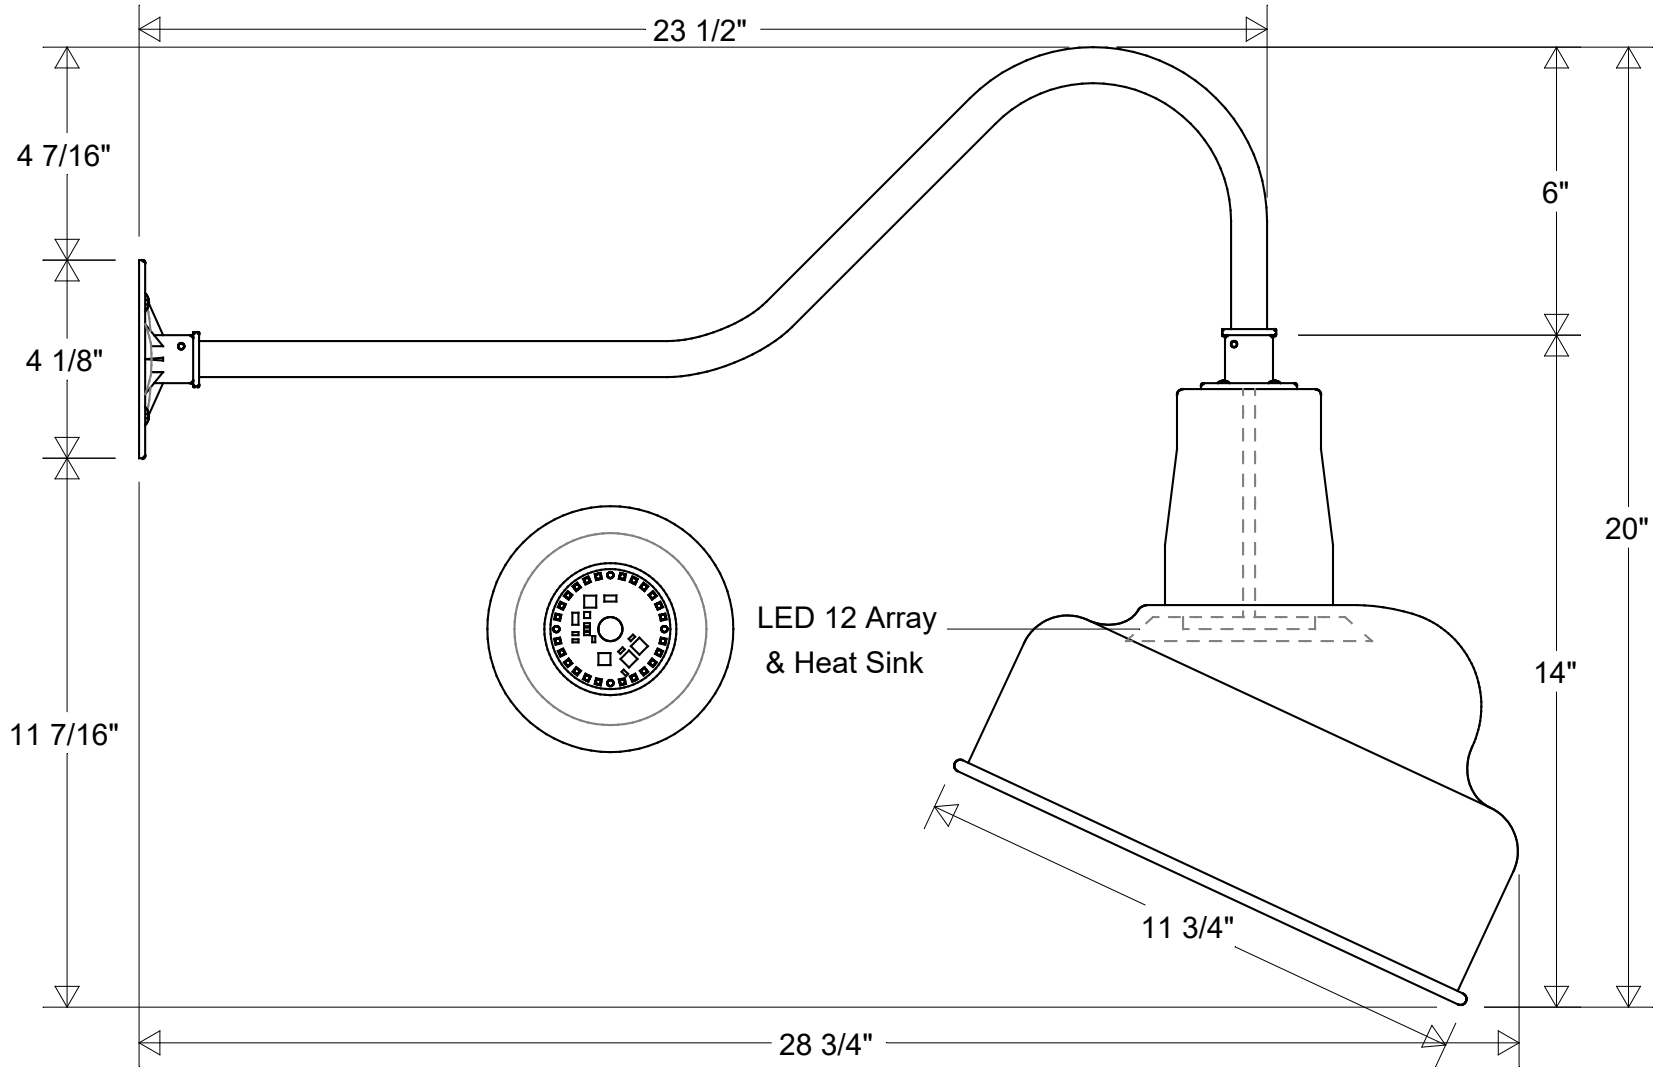

<b>Lamp: LED 12 Array</b> 60 W Inc Equivalent 3K = 1140 Lumens 4K = 1280 Lumens	Initials	Date	<b>#19/850 LED 12</b>			
	Drawn	CB				03/2023
	Checked			11 3/4" Dia   28 3/4" Ext   20" H		
	ENG Appr.			6" Drop   11 7/16" Below Box		
Construction: Aluminum	MFR Appr.		Size	Drawing No.	Rev	
	QA		<b>A</b>	<b>0001</b>	<b>A</b>	
Unless Otherwise Specified: Dimensions in Inches	Weight:		Scale	CAD File	Sheet	
					<b>1 of 1</b>	