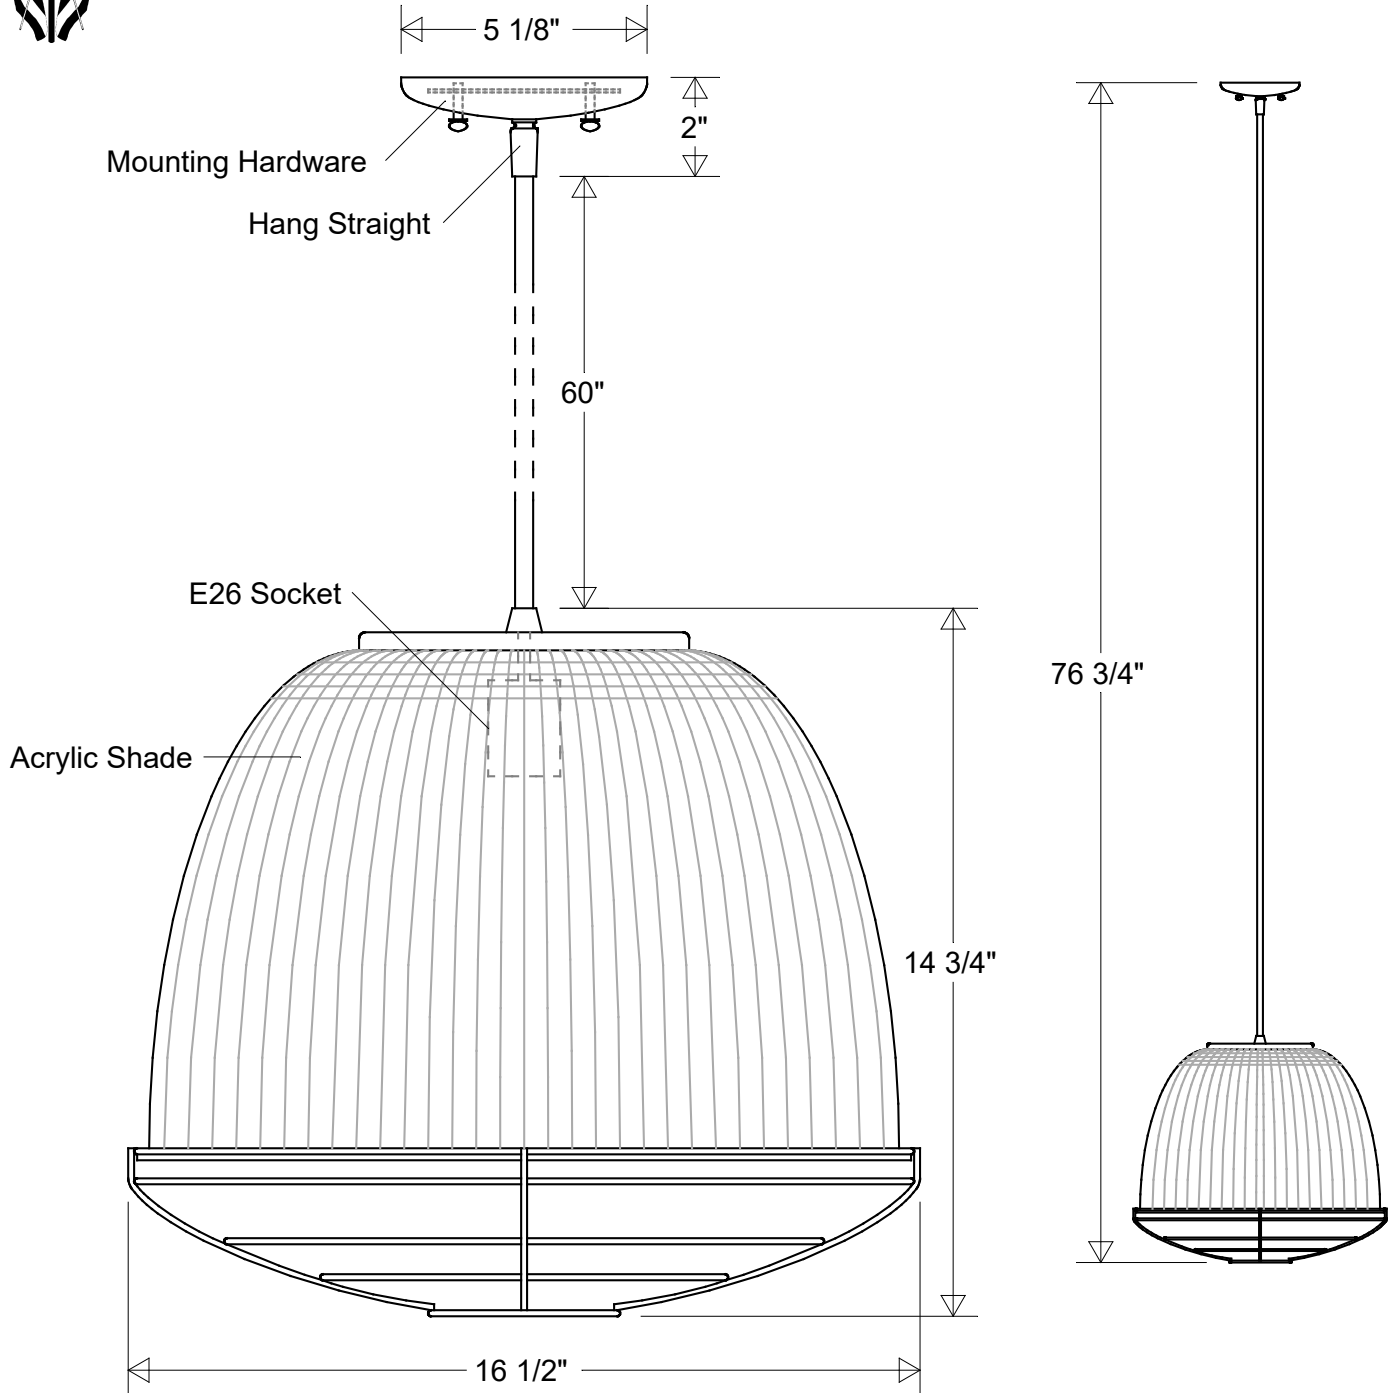

# Primelite Manufacturing Corp

407 S Main St, Freeport, NY 11520

Phone: 516-868-4411 | Fax: 516-868-4609  
 sales@primelite-mfg.com | www.primelite-mfg.com

PART # #181/1164 S WG16	LAMP E26 Socket	VOLTAGE 120 V	COLOR Powder Coated Paint
JOB NAME			TYPE Pendant

Lamp: E26 Socket Max Wattage: 150 W 	Initials Drawn CB Checked ENG Appr.	Date 01/2023	<b>#181/1164 S 60 WG16</b>			<b>Revisions</b>				
	MFR Appr. QA	Size <b>A</b>	Drawing No. <b>0001</b>	Rev <b>A</b>	Zone					
	Construction: Aluminum   Acrylic	Weight:	Scale	CAD File	Sheet <b>1 of 1</b>					