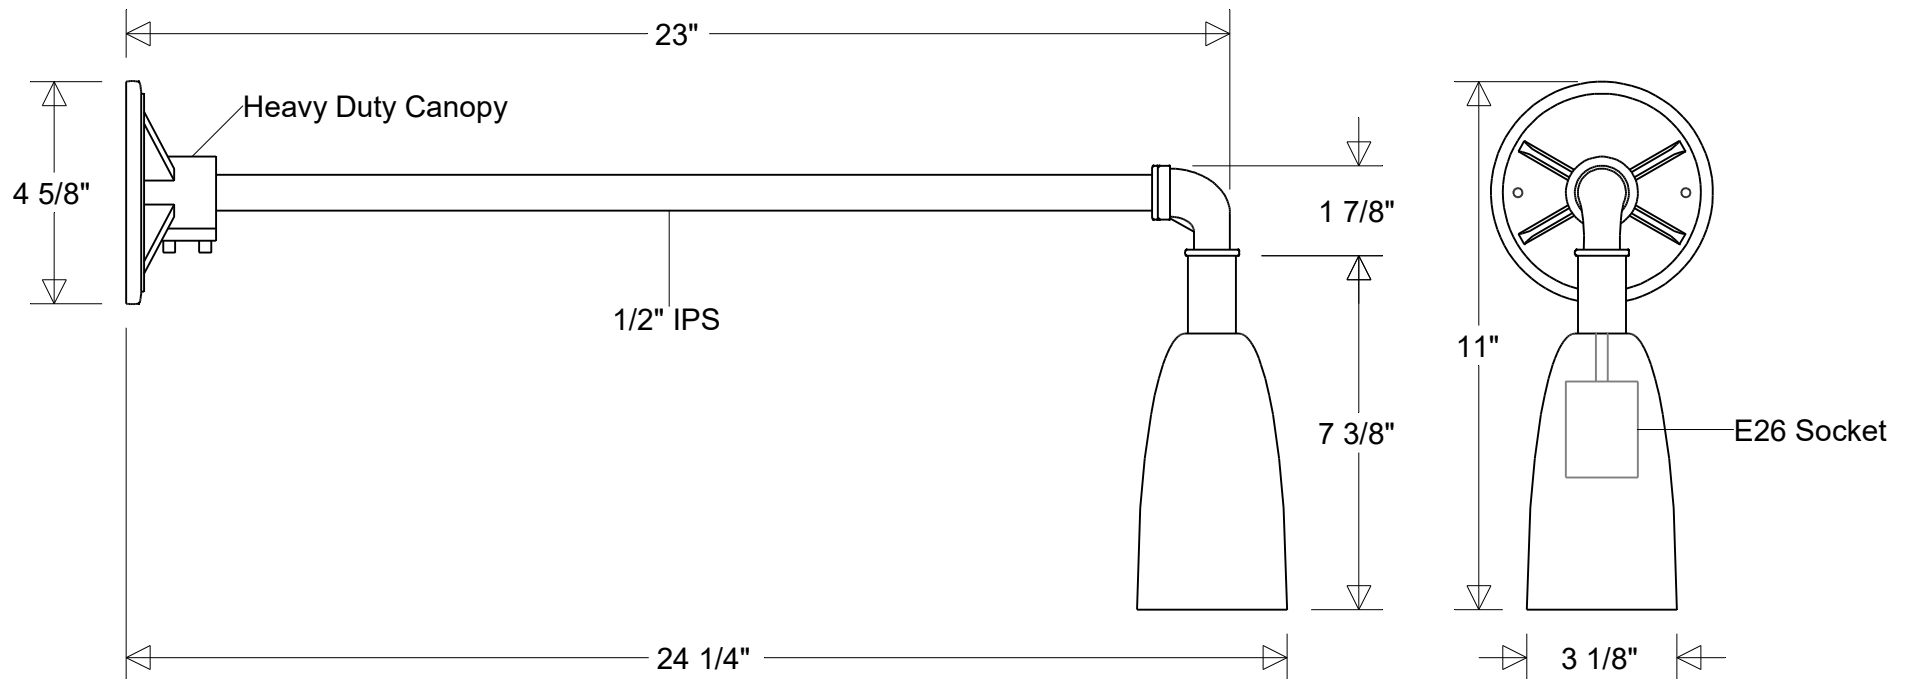

Job Info

#18/855 HDC

3 1/8" Dia | 24 1/4" Ext | 11" H
 Shade: #18A | Arm: #855 HDC

Lamp: E26 Socket
 Max Wattage: 60 W
 Number of Sockets: 1
 120 V

Finish:
 29 Oven Baked
 Powder Coated Paints
Material:
 Aluminum

Drawn:
 CB
 05/2026
Scale:
 1/4
Note:
 All dimensions are nominal.
 Actual dimensions may vary.

Approvals
