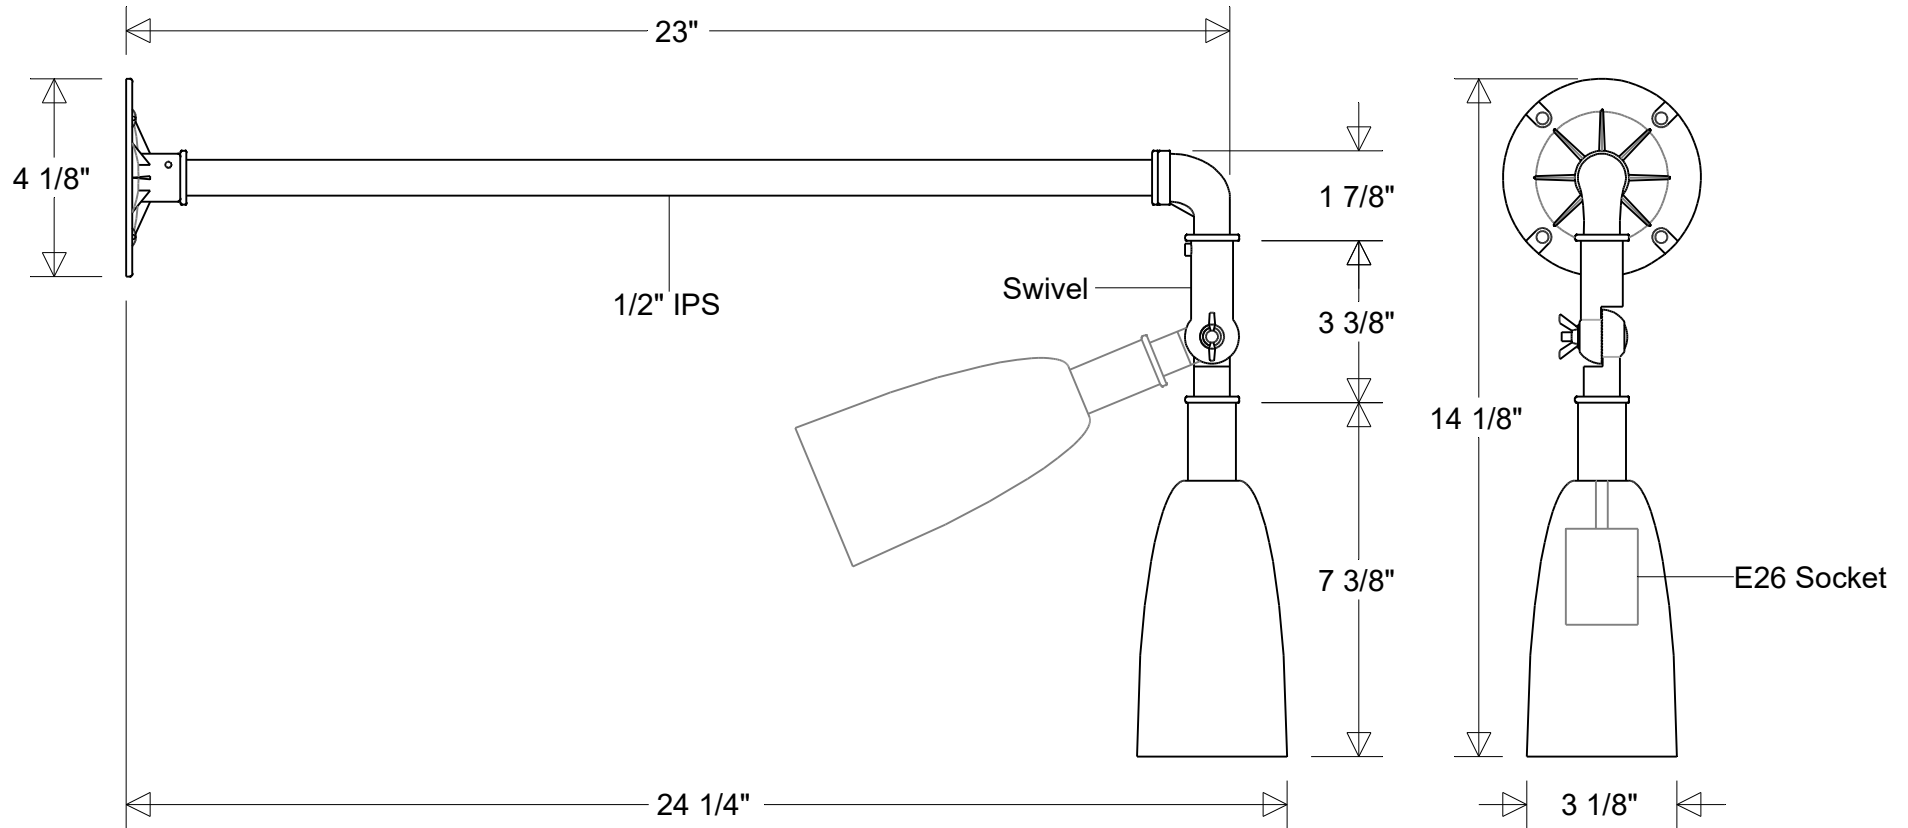

Job Info

#18/855 ESW

3 1/8" Dia | 24 1/4" Ext | 14 1/8" H
 Shade: #18A | Arm: #855 ESW

Lamp: E26 Socket Max Wattage: 60 W Number of Sockets: 1 120 V	Finish: 29 Oven Baked Powder Coated Paints	Drawn: CB 05/2026	Scale: 1/4	Approvals	
	Material: Aluminum	Note: All dimensions are nominal. Actual dimensions may vary.			