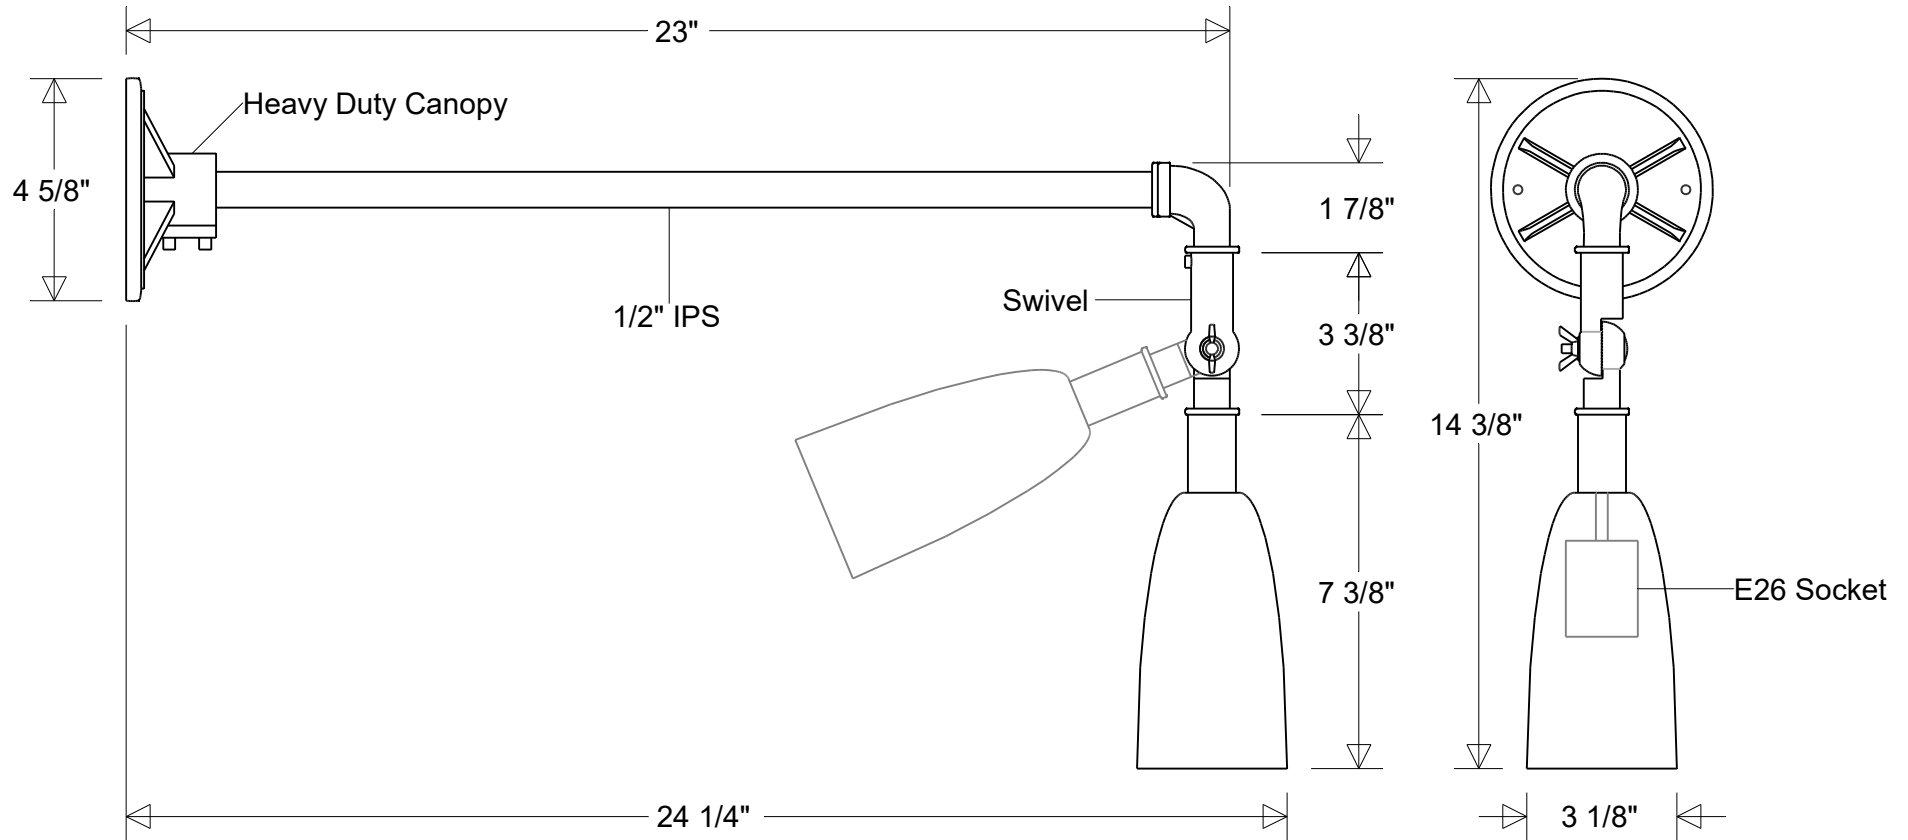

Job Info

#18/855 ESW HDC

3 1/8" Dia | 24 1/4" Ext | 14 3/8" H
 Shade: #18A | Arm: #855 ESW HDC

Lamp: E26 Socket
 Max Wattage: 60 W
 Number of Sockets: 1
 120 V

Finish:
 29 Oven Baked
 Powder Coated Paints

Material:
 Aluminum

Drawn:
 CB
 05/2026

Scale:
 1/4

Approvals

Note:
 All dimensions are nominal.
 Actual dimensions may vary.