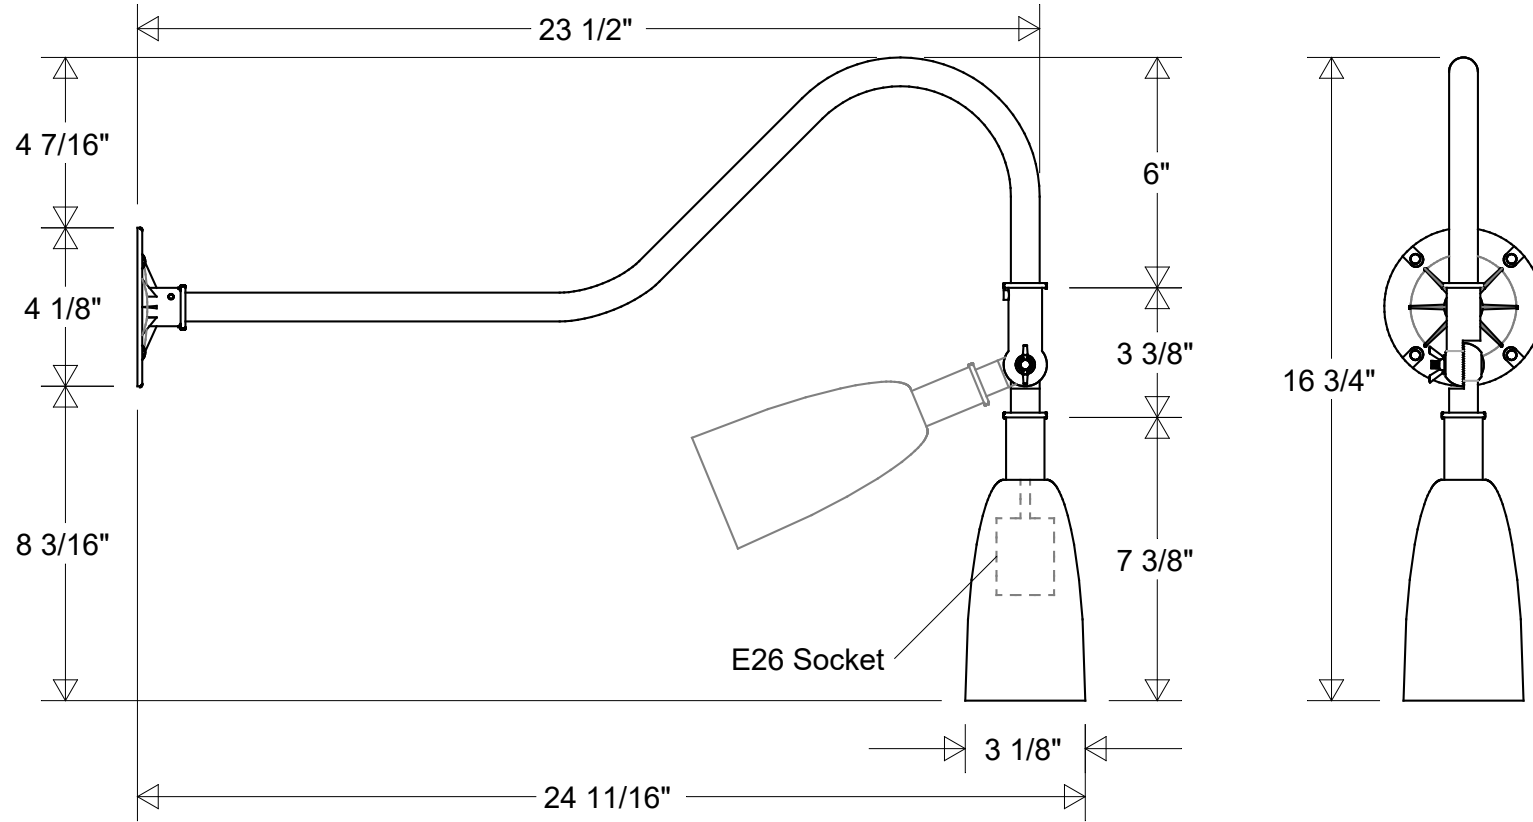

Lamp: E26 Socket Max Wattage: 60 W	Initials	Date	<b>#18/850 ESW</b>		
	Drawn	CB			04/2023
	Checked			3 1/8" Dia   24 11/16" Ext   16 3/4" H 6" Drop   8 3/16" Below Box	
	ENG Appr.				
Construction: Aluminum	MFR Appr.		Size	Drawing No.	Rev
	QA		<b>A</b>	<b>0001</b>	<b>A</b>
Unless Otherwise Specified: Dimensions in Inches	Weight:		Scale	CAD File	Sheet
					<b>1 of 1</b>