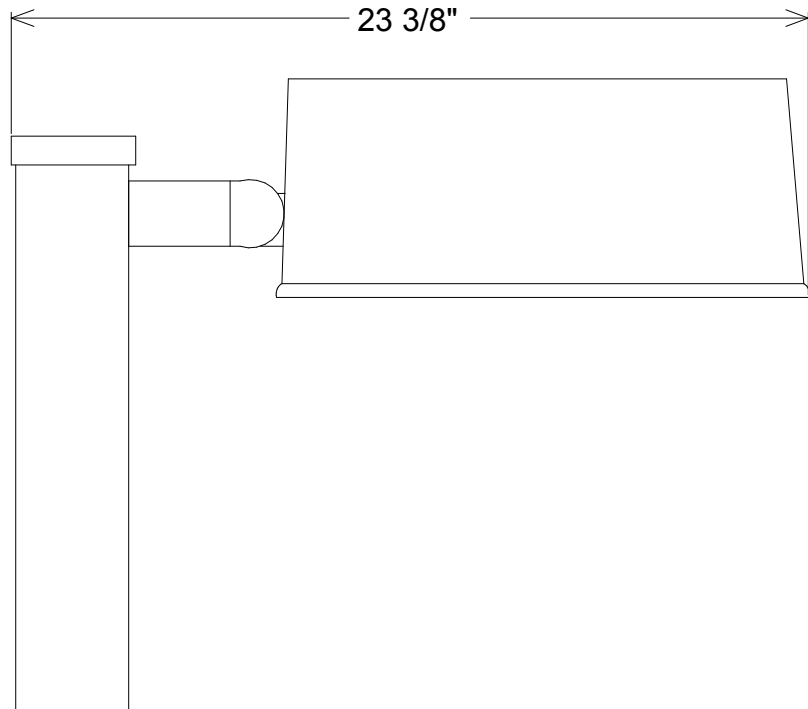

Revisions			Date	Approved
Zone	Rev	Description		

bottom view

Unless Otherwise Specified: Dimensions in Inches Tolerances: Fractional ± Angular: Mach ± Bend ± Two Place Decimal ± Three Place Decimal ±		Name	Date	Primelite Mfg. Corp. 1573 T1 175 MH Dark Sky Friendly Shoebox on 4" square post		
	Drawn	T.A.R.	04/05/10			
	Checked					
	ENG Appr.					
	MFR Appr.					
		QA		Size	Drawing No.	Rev
Construction: All Aluminum	Comments			A	0001	A
	CAD Generated Drawing Do Not Manually Update			Scale	CAD File	Sheet
Lamp: 1-400A				1:7		1 of 1