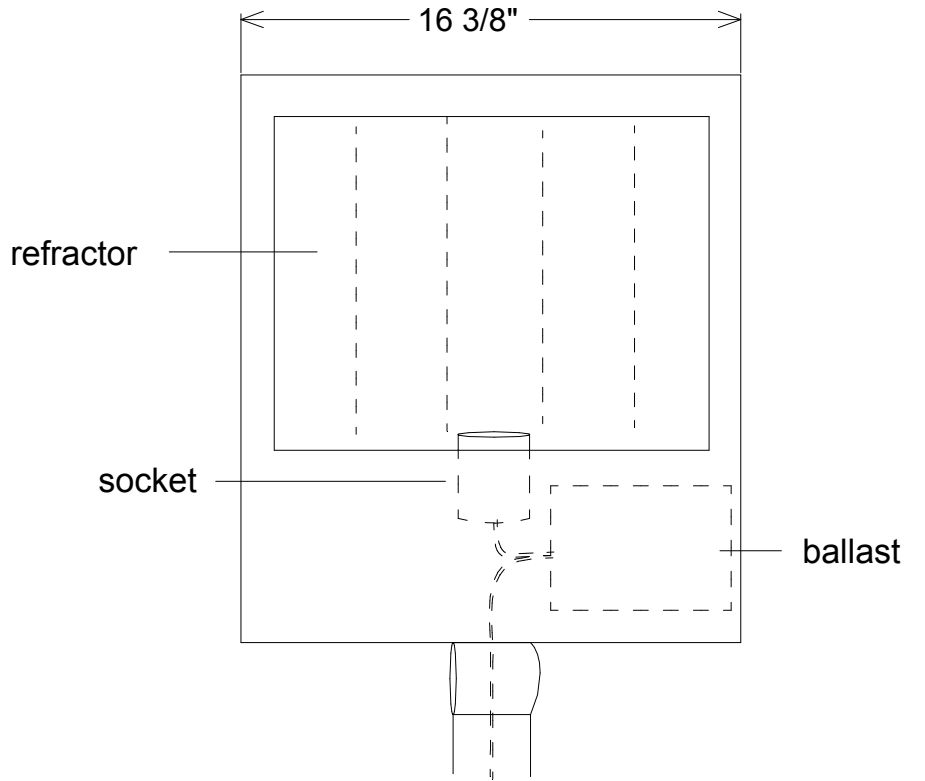

Revisions			Date	Approved
Zone	Rev	Description		

bottom view

Unless Otherwise Specified: Dimensions in Inches Tolerances: Fractional ± Angular: Mach ± Bend ± Two Place Decimal ± Three Place Decimal ±		Name	Date	Primelite Mfg. Corp. 1573 T1 175 MH Dark Sky Friendly Shoebox on 4" square post		
	Drawn	T.A.R.	04/05/10			
	Checked					
	ENG Appr.					
	MFR Appr.					
		QA		Size	Drawing No.	Rev
Construction: All Aluminum	Comments			A	0001	A
	CAD Generated Drawing Do Not Manually Update			Scale	CAD File	Sheet
Lamp: 1-400A				1:7		1 of 1