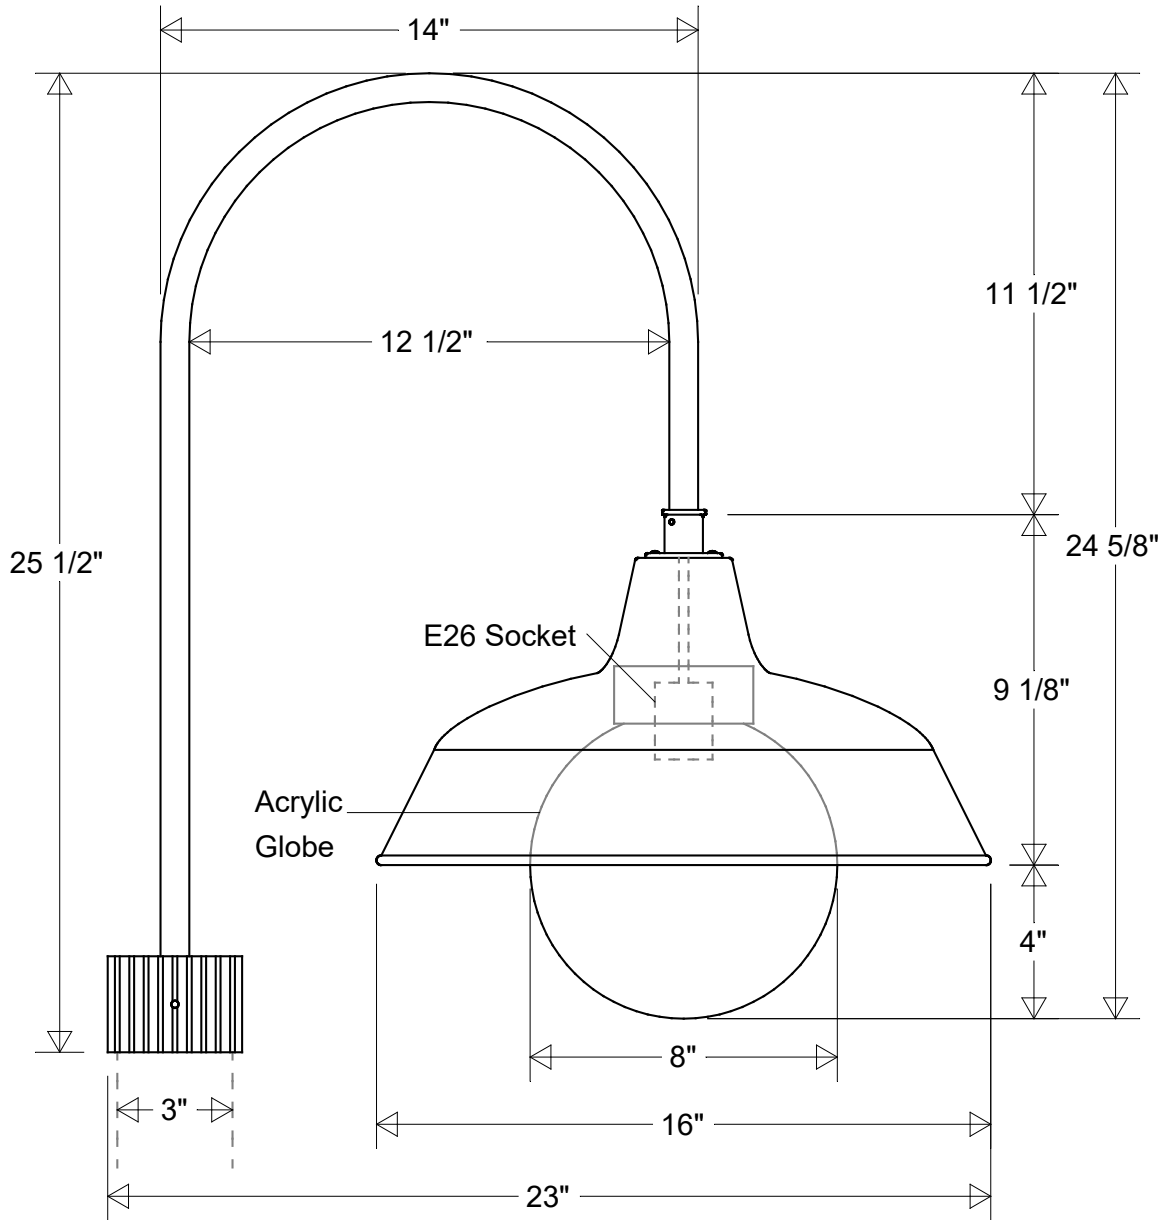

Primelite Manufacturing Corp

407 S Main St, Freeport, NY 11520

Phone: 516-868-4411 | Fax: 516-868-4609
 sales@primelite-mfg.com | www.primelite-mfg.com

PART # #1566	LAMP E26 Socket	VOLTAGE 120 V	COLOR Powder Coated Paint
JOB NAME			TYPE Gooseneck Post Light

Lamp: E26 Socket Max Wattage: 75 W 	Initials	Date	<h2>#1566</h2>								
	Drawn	CB						04/2023			
	Checked			16" Dia 23" Ext 25 1/2" H White Acrylic Globe							
Construction: Aluminum Acrylic Globe	ENG Appr. MFR Appr. QA			Size A	Drawing No. 0001	Rev A	Revisions				
Unless Otherwise Specified: Dimensions in Inches	Weight:		Scale	CAD File	Sheet	1 of 1					
						Zone	Rev	Description	Date	Appr	