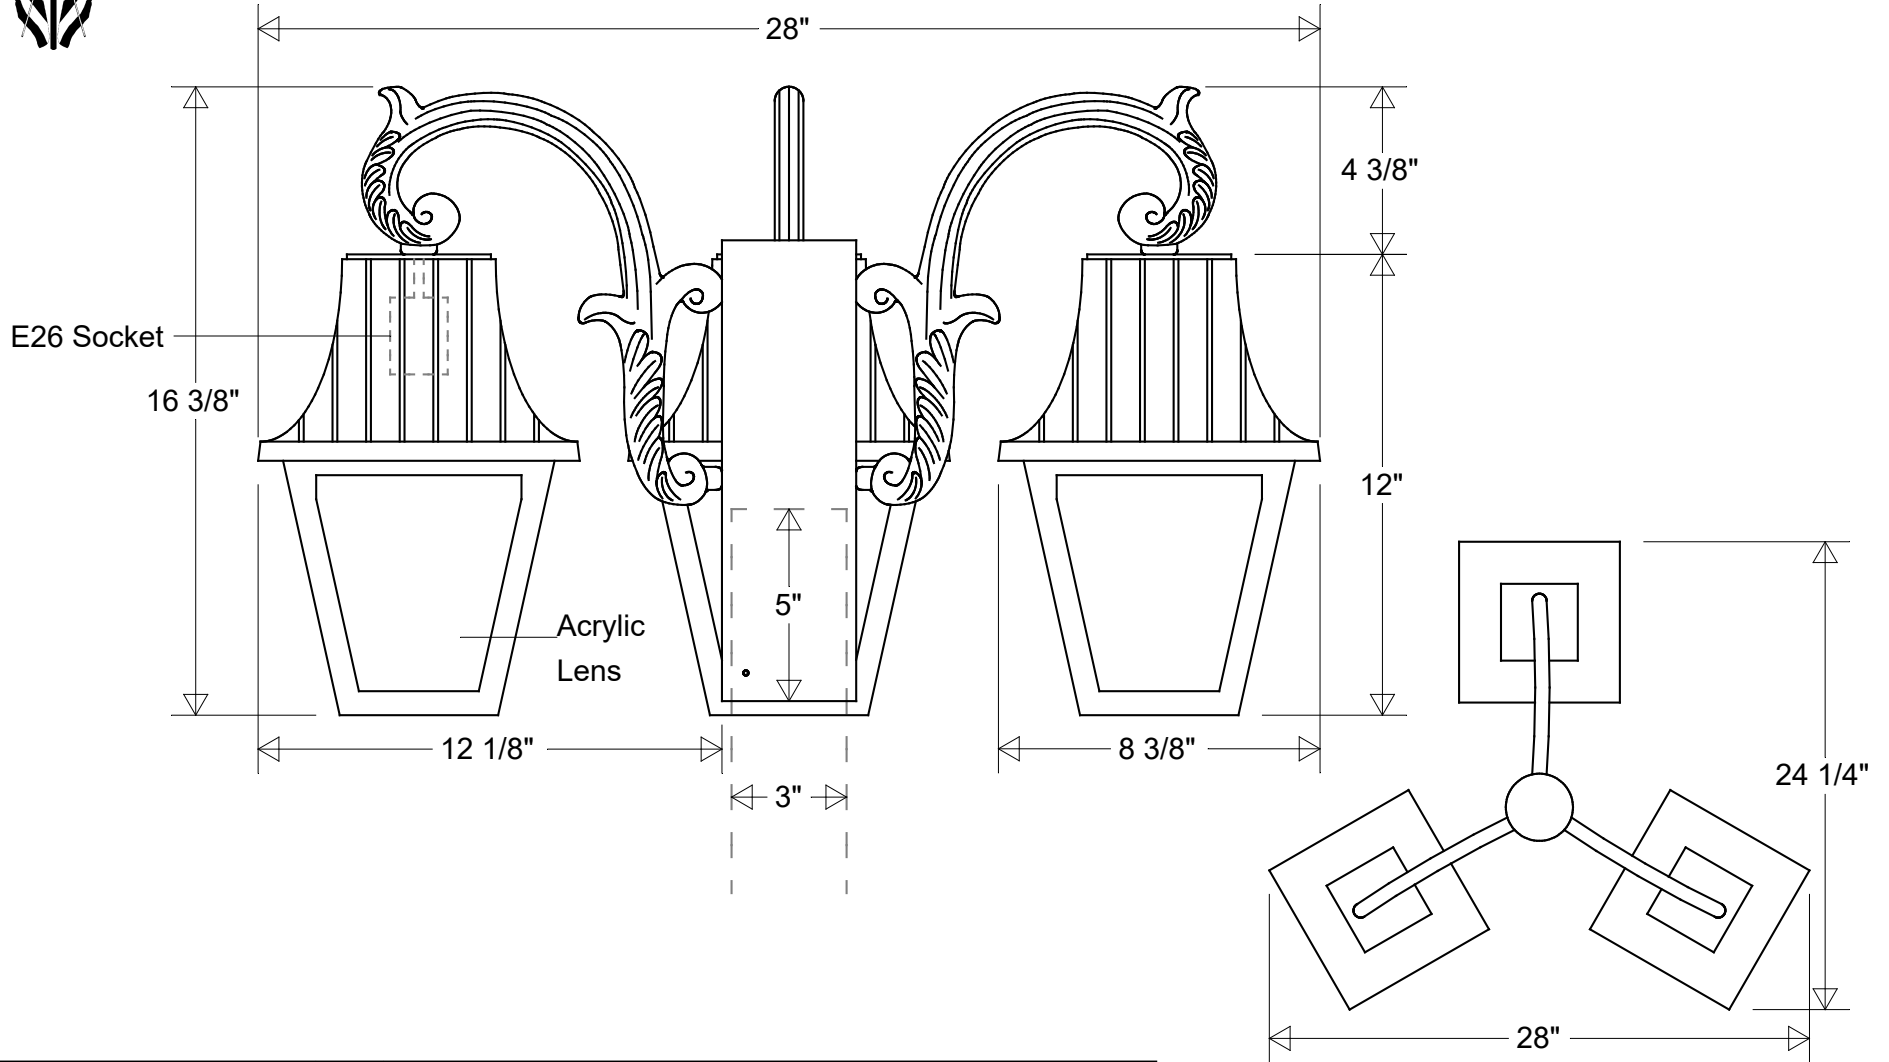

# Primelite Manufacturing Corp

407 S Main St, Freeport, NY 11520

Phone: 516-868-4411 | Fax: 516-868-4609  
 sales@primelite-mfg.com | www.primelite-mfg.com

PART # #1333 CAT 3A	LAMP E26 Socket	VOLTAGE 120 V	COLOR Powder Coated Paint
JOB NAME			TYPE Multi Cast Lantern Post Light

Lamp: E26 Socket  
 Max Wattage: 150 W Each  
 Number of Sockets: 3

Initials	Date
Drawn: CB	04/2023
Checked:	
ENG Appr.:	
MFR Appr.:	
QA:	

<b>#1333 CAT 3A</b>		
28" Ext   24 1/4" W   16 3/8" H   Fits 3" OD Round Posts & Pier Mounts		
Acrylic Lens: Smoke (/1)   White (/3)   Clear (/4)   Frosted (/5)		
Size	Drawing No.	Rev
<b>A</b>	<b>0001</b>	<b>A</b>

Construction:  
Aluminum | Acrylic

Weight:

Scale	CAD File	Sheet
		<b>1 of 1</b>

Revisions				
Zone	Rev	Description	Date	Appr