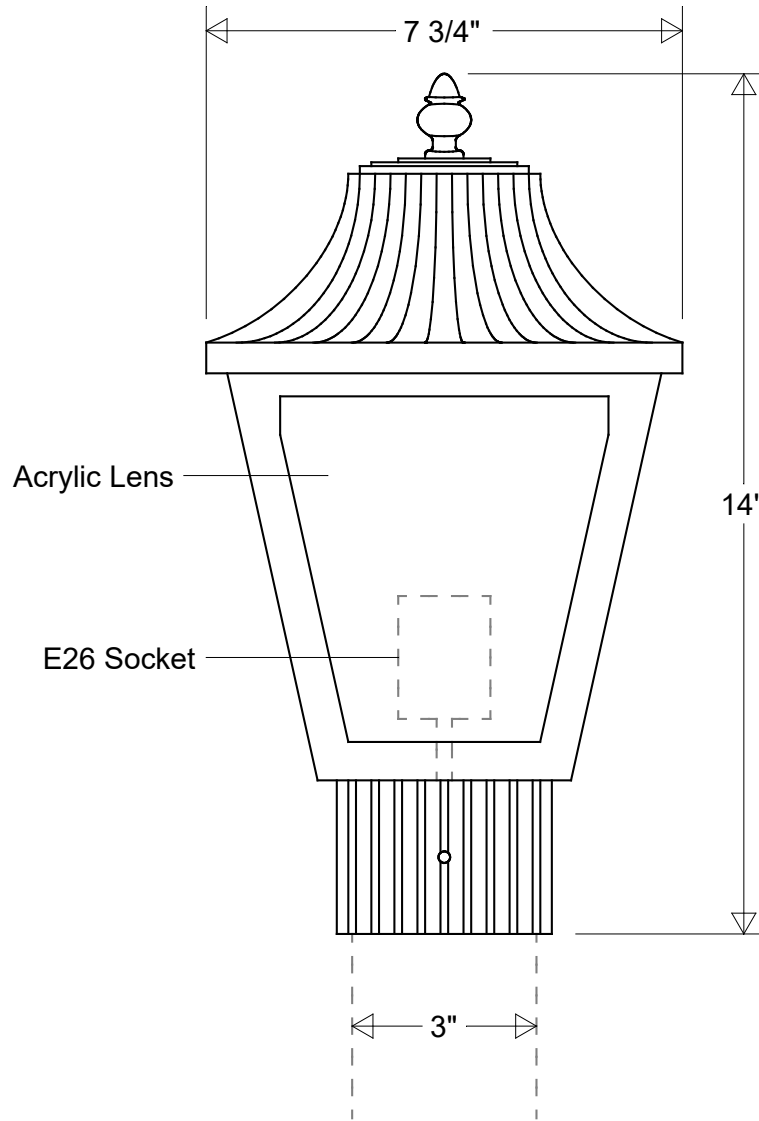

Primelite Manufacturing Corp

407 S Main St, Freeport, NY 11520

Phone: 516-868-4411 | Fax: 516-868-4609
 sales@primelite-mfg.com | www.primelite-mfg.com

PART # #1332	LAMP E26 Socket	VOLTAGE 120 V	COLOR Powder Coated Paint
JOB NAME			TYPE Post Light

Lamp: E26 Socket Max Wattage: 150 W 	Initials	Date	<h2>#1332</h2>						
	Drawn	CB						02/2023	
Construction: Aluminum Acrylic	Checked		7 3/4" W 14" H Fits 3" OD Round Posts & Piers						
	ENG Appr.		Lens: Smoke(/1) White(/3) Clear(/4) Frosted(/5)						
	MFR Appr.		Size	Drawing No.	Rev	Revisions			
	QA		A	0001	A	Zone	Rev	Description	Date
Unless Otherwise Specified: Dimensions in Inches	Weight:		Scale	CAD File	Sheet	1 of 1			