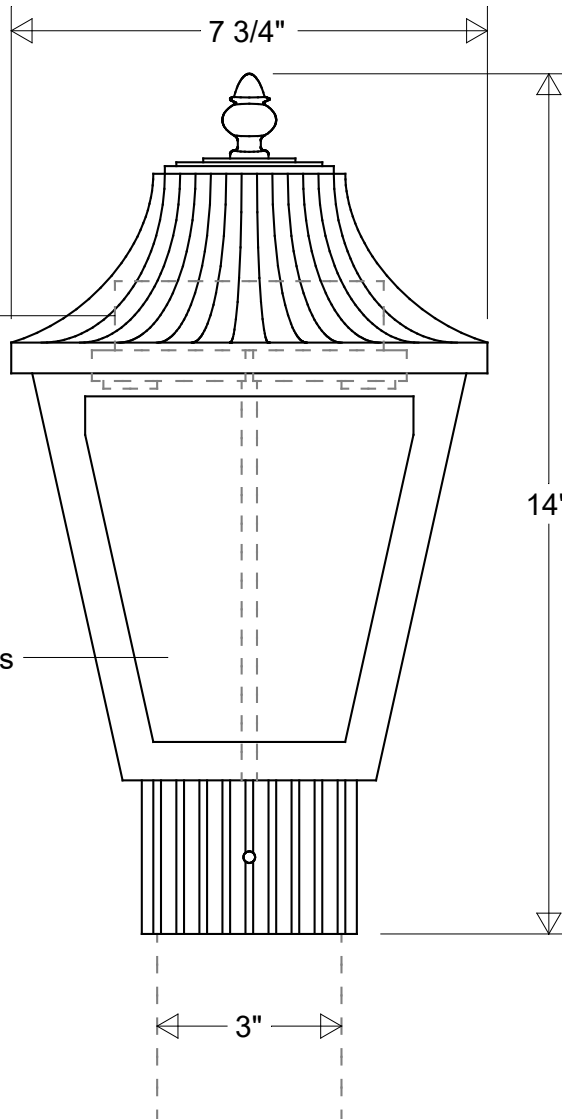

LED 40 MODULE

LED 10 Chip
& Heat Sink

Acrylic Lens

Lamp: LED 40 Module

150 W MH Equivalent
 3K = 6564 Lumens
 4K = 6756 Lumens

	Initials	Date
Drawn	CB	02/2023
Checked		
ENG Appr.		
MFR Appr.		
QA		

#1332 LED 40

7 3/4" W | 14" H | Fits 3" OD Round Posts & Piers
 Lens: Smoke(/1) | White(/3) | Clear(/4) | Frosted(/5)

Size	Drawing No.	Rev
A	0001	A

Revisions

Zone	Rev	Description	Date	Appr

Construction:
 Aluminum | Acrylic