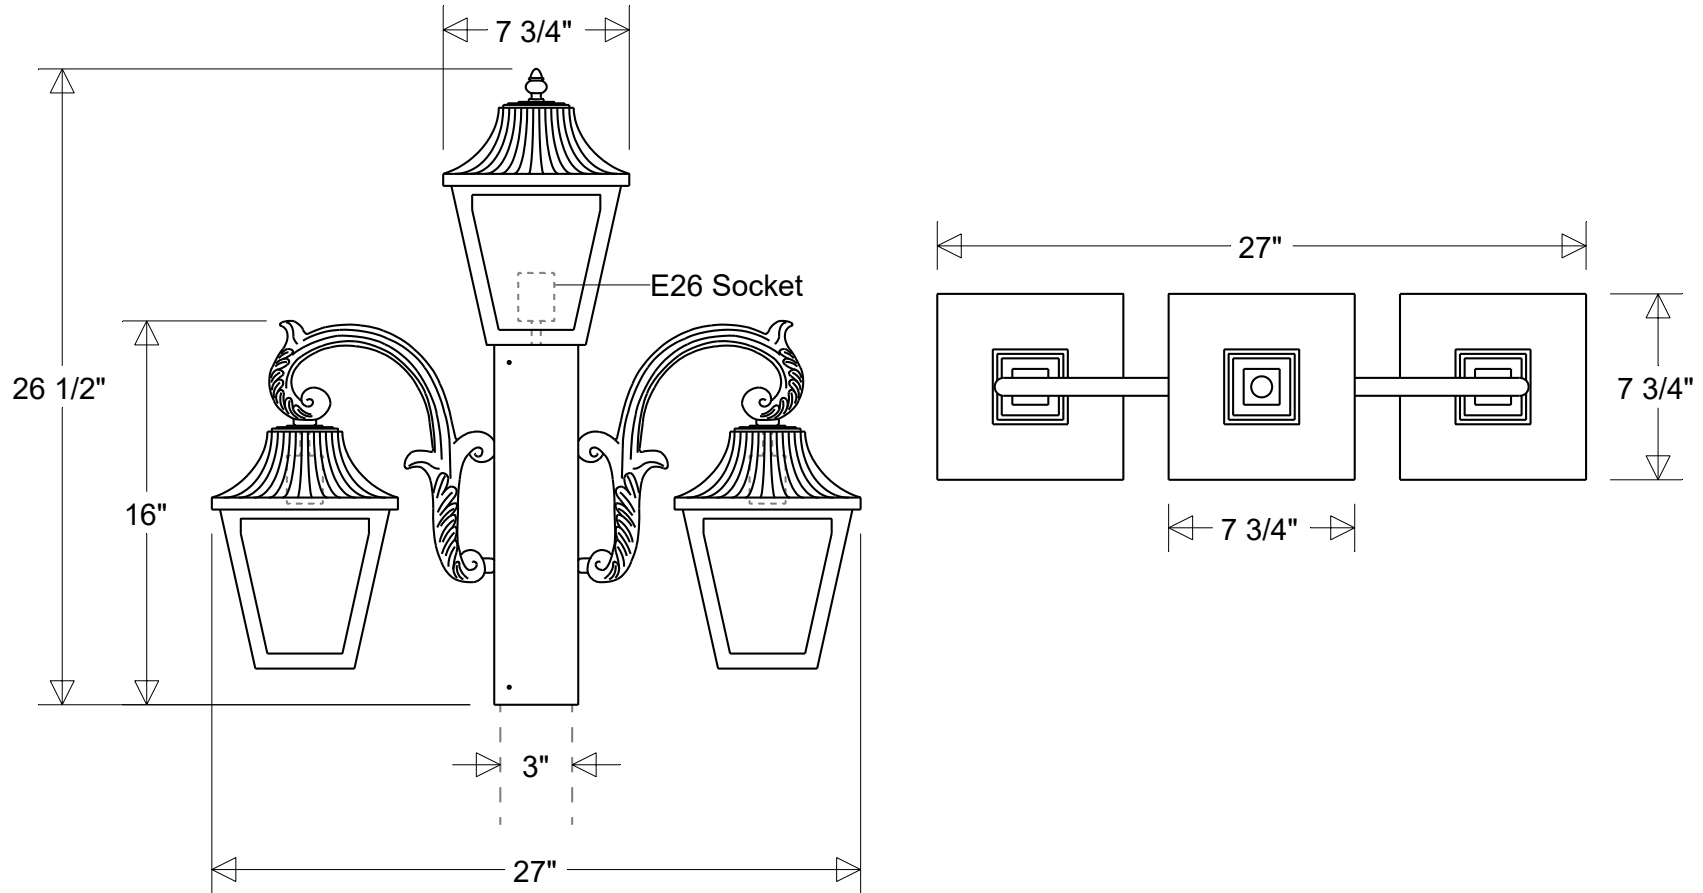

Job Info

#1332 CAT1

15 1/4" W | 16" H | Fits 3" OD Round Mounts
 Lens: Smoke (/1) | White (/3) | Clear (/4) | Frost (/5)

Lamp: E26 Socket Max Wattage: 150 W Each Number of Sockets: 1	Finish: 29 Oven Baked Powder Coated Paints	Drawn: CB 04/2024	Scale: 1/8	Approvals	
Voltage: 120 V	Material: Aluminum Acrylic Lens	Note: All dimensions are nominal. Actual dimensions may vary.			

Job Info

E26 Socket

#1332 CAT2

27" W | 16" H | Fits 3" OD Round Mounts
 Lens: Smoke (/1) | White (/3) | Clear (/4) | Frost (/5)

Lamp: E26 Socket	Finish:	Drawn:	Scale:	Approvals
Max Wattage: 150 W Each	29 Oven Baked	CB	1/8	
Number of Sockets: 2	Powder Coated Paints	04/2024		
Voltage:	Material:	Note:		
120 V	Aluminum	All dimensions are nominal.		
	Acrylic Lens	Actual dimensions may vary.		

Job Info

#1332 CAT3

27" W | 26 1/2" H | Fits 3" OD Round Mounts
 Lens: Smoke (/1) | White (/3) | Clear (/4) | Frost (/5)

Lamp: E26 Socket Max Wattage: 150 W Each Number of Sockets: 3	Finish: 29 Oven Baked Powder Coated Paints	Drawn: CB 04/2024	Scale: 1/8	Approvals	
Voltage: 120 V	Material: Aluminum Acrylic Lens	Note: All dimensions are nominal. Actual dimensions may vary.			