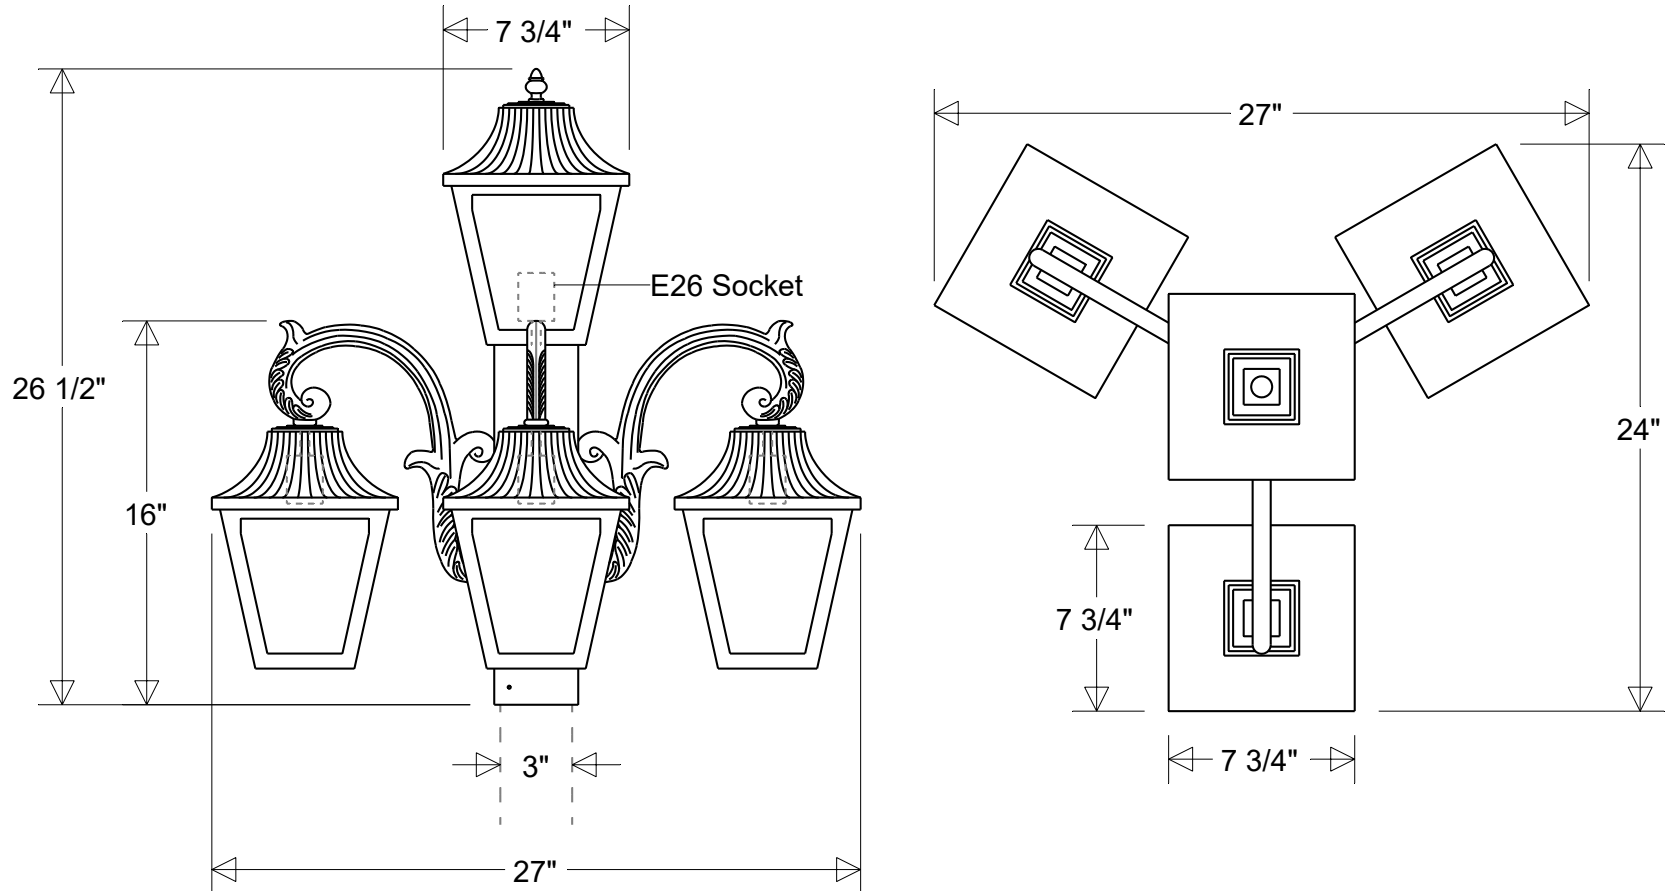

Primelite Manufacturing Corp.

407 S Main St, Freeport, NY 11520
Phone: (516) 868-4411 | Fax: (516) 868-4609
sales@primelite-mfg.com | www.primelite-mfg.com

PROUDLY MADE IN THE USA SINCE 1962!
"SPECIALTIES ARE OUR SPECIALTY!"

Job Info

#1332 CAT4A

27" W | 26 1/2" H | Fits 3" OD Round Mounts
Lens: Smoke (/1) | White (/3) | Clear (/4) | Frost (/5)

Lamp: E26 Socket	Finish:	Drawn:	Scale:	Approvals
Max Wattage: 150 W Each	29 Oven Baked	CB	1/8	
Number of Sockets: 4	Powder Coated Paints	04/2024		
Voltage:	Material:	Note:		
120 V	Aluminum	All dimensions are nominal.		
	Acrylic Lens	Actual dimensions may vary.