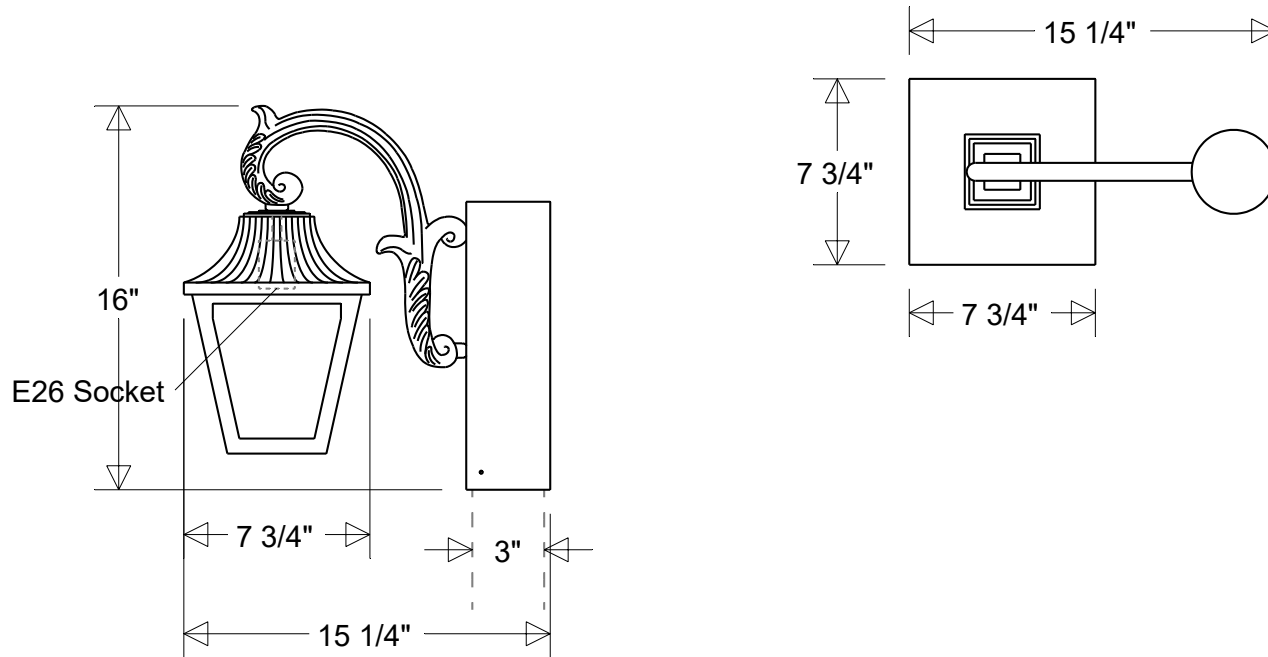

Job Info

#1332 CAT1

15 1/4" W | 16" H | Fits 3" OD Round Mounts
 Lens: Smoke (/1) | White (/3) | Clear (/4) | Frost (/5)

Lamp: E26 Socket Max Wattage: 150 W Each Number of Sockets: 1	Finish: 29 Oven Baked Powder Coated Paints	Drawn: CB 04/2024	Scale: 1/8	Approvals	
Voltage: 120 V	Material: Aluminum Acrylic Lens	Note: All dimensions are nominal. Actual dimensions may vary.			

Job Info

E26 Socket

#1332 CAT2

27" W | 16" H | Fits 3" OD Round Mounts
 Lens: Smoke (/1) | White (/3) | Clear (/4) | Frost (/5)

Lamp: E26 Socket	Finish:	Drawn:	Scale:	Approvals
Max Wattage: 150 W Each	29 Oven Baked	CB	1/8	
Number of Sockets: 2	Powder Coated Paints	04/2024		
Voltage:	Material:	Note:		
120 V	Aluminum	All dimensions are nominal.		
	Acrylic Lens	Actual dimensions may vary.		

Job Info

#1332 CAT3

27" W | 26 1/2" H | Fits 3" OD Round Mounts
 Lens: Smoke (/1) | White (/3) | Clear (/4) | Frost (/5)

Lamp: E26 Socket Max Wattage: 150 W Each Number of Sockets: 3	Finish: 29 Oven Baked Powder Coated Paints	Drawn: CB 04/2024	Scale: 1/8	Approvals	
Voltage: 120 V	Material: Aluminum Acrylic Lens	Note: All dimensions are nominal. Actual dimensions may vary.			