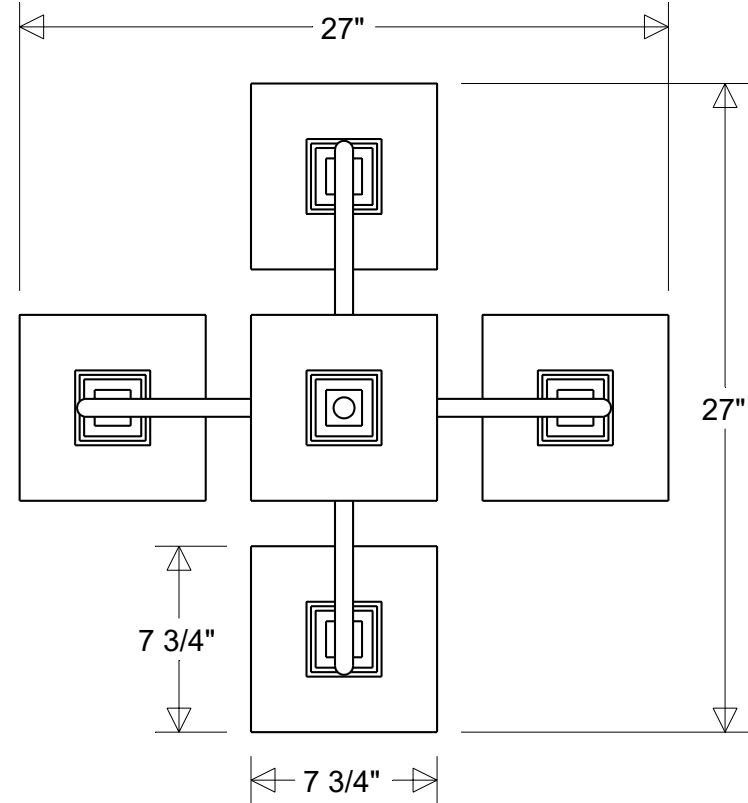

Job Info

#1332 CAT3

27" W | 26 1/2" H | Fits 3" OD Round Mounts
 Lens: Smoke (/1) | White (/3) | Clear (/4) | Frost (/5)

Lamp: E26 Socket Max Wattage: 150 W Each Number of Sockets: 3	Finish: 29 Oven Baked Powder Coated Paints	Drawn: CB 04/2024	Scale: 1/8	Approvals	
Voltage: 120 V	Material: Aluminum Acrylic Lens	Note: All dimensions are nominal. Actual dimensions may vary.			

Job Info

#1332 CAT4A

27" W | 26 1/2" H | Fits 3" OD Round Mounts
 Lens: Smoke (/1) | White (/3) | Clear (/4) | Frost (/5)

Lamp: E26 Socket	Finish:	Drawn:	Scale:	Approvals
Max Wattage: 150 W Each	29 Oven Baked	CB	1/8	
Number of Sockets: 4	Powder Coated Paints	04/2024		
Voltage:	Material:	Note:		
120 V	Aluminum	All dimensions are nominal.		
	Acrylic Lens	Actual dimensions may vary.		

Job Info

#1332 CAT5

27" W | 26 1/2" H | Fits 3" OD Round Mounts
 Lens: Smoke (/1) | White (/3) | Clear (/4) | Frost (/5)

Lamp: E26 Socket	Finish:	Drawn:	Scale:	Approvals
Max Wattage: 150 W Each	29 Oven Baked	CB	1/8	
Number of Sockets: 5	Powder Coated Paints	04/2024		
Voltage:	Material:	Note:		
120 V	Aluminum	All dimensions are nominal.		
	Acrylic Lens	Actual dimensions may vary.		