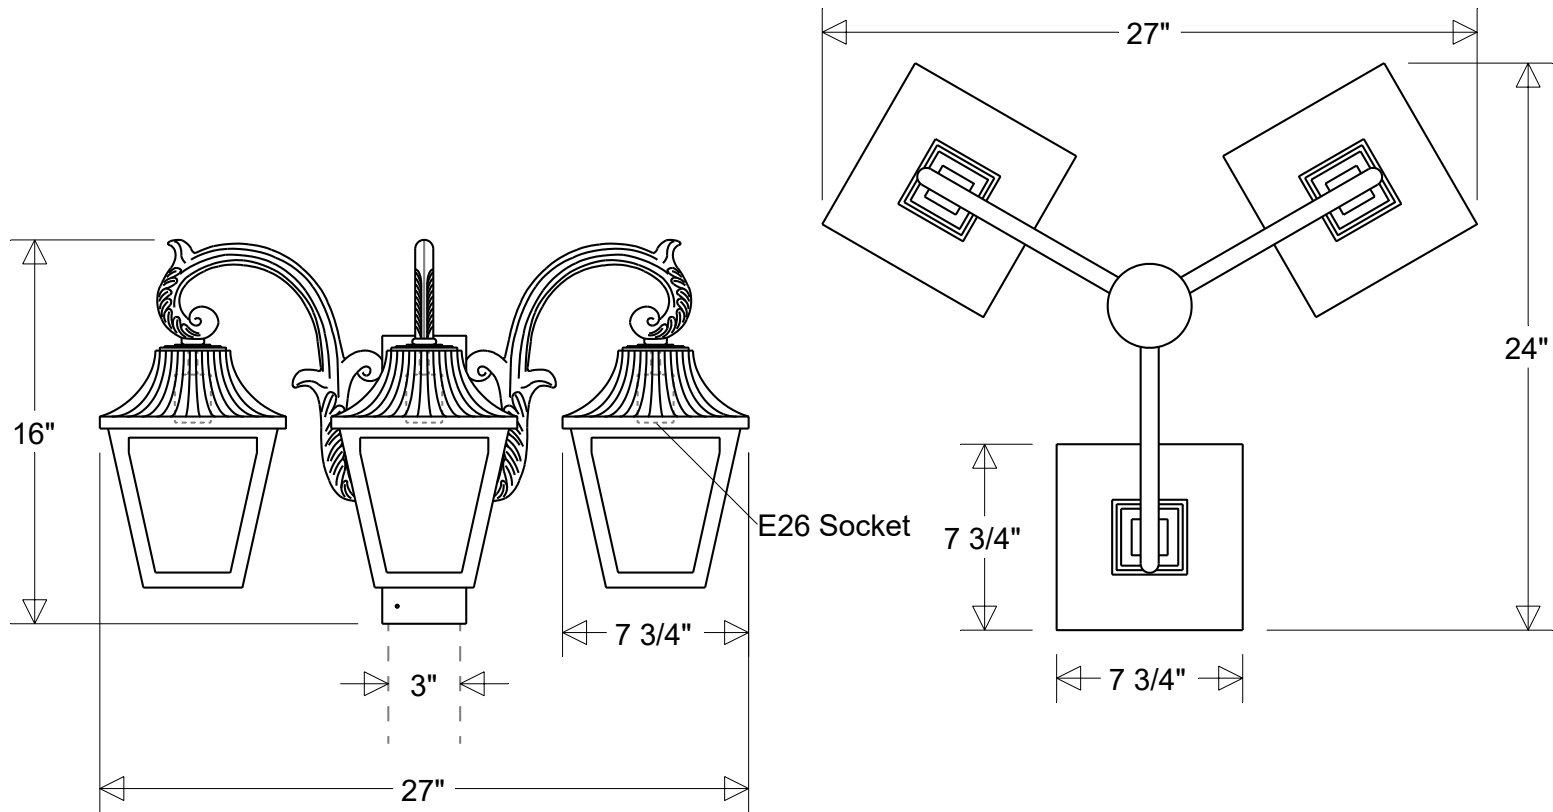

Primelite Manufacturing Corp.

407 S Main St, Freeport, NY 11520
Phone: (516) 868-4411 | Fax: (516) 868-4609
sales@primelite-mfg.com | www.primelite-mfg.com

PROUDLY MADE IN THE USA SINCE 1962!
"SPECIALTIES ARE OUR SPECIALTY!"

Job Info

#1332 CAT3A

27" W | 16" H | Fits 3" OD Round Mounts
Lens: Smoke (/1) | White (/3) | Clear (/4) | Frost (/5)

Lamp: E26 Socket	Finish:	Drawn:	Scale:	Approvals
Max Wattage: 150 W Each	29 Oven Baked	CB	1/8	
Number of Sockets: 3	Powder Coated Paints	04/2024		
Voltage:	Material:	Note:		
120 V	Aluminum	All dimensions are nominal.		
	Acrylic Lens	Actual dimensions may vary.