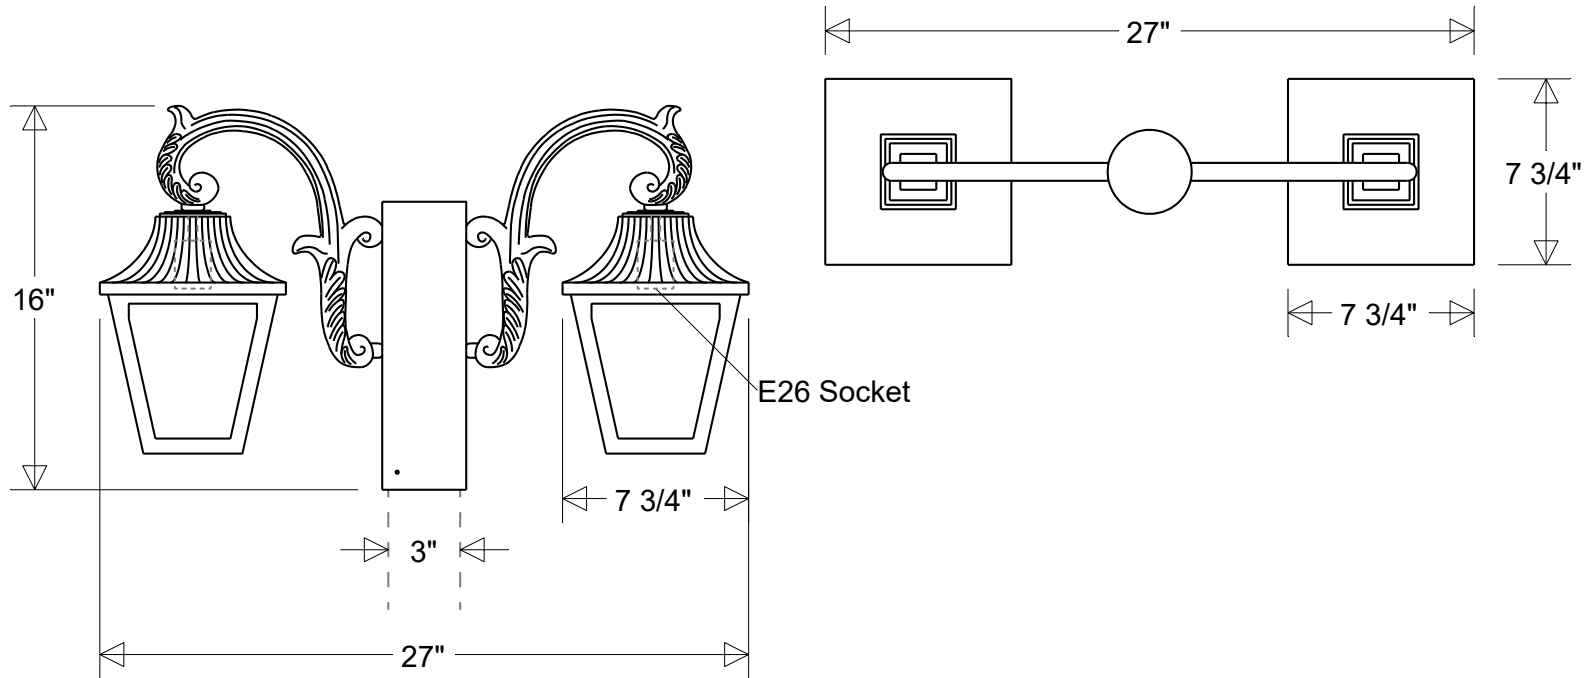

Job Info

#1332 CAT1

15 1/4" W | 16" H | Fits 3" OD Round Mounts
 Lens: Smoke (/1) | White (/3) | Clear (/4) | Frost (/5)

Lamp: E26 Socket Max Wattage: 150 W Each Number of Sockets: 1	Finish: 29 Oven Baked Powder Coated Paints	Drawn: CB 04/2024	Scale: 1/8	Approvals	
Voltage: 120 V	Material: Aluminum Acrylic Lens	Note: All dimensions are nominal. Actual dimensions may vary.			

Job Info

E26 Socket

#1332 CAT2

27" W | 16" H | Fits 3" OD Round Mounts
 Lens: Smoke (/1) | White (/3) | Clear (/4) | Frost (/5)

Lamp: E26 Socket	Finish:	Drawn:	Scale:	Approvals
Max Wattage: 150 W Each	29 Oven Baked	CB	1/8	
Number of Sockets: 2	Powder Coated Paints	04/2024		
Voltage:	Material:	Note:		
120 V	Aluminum	All dimensions are nominal.		
	Acrylic Lens	Actual dimensions may vary.		

Job Info

#1332 CAT3

27" W | 26 1/2" H | Fits 3" OD Round Mounts
 Lens: Smoke (/1) | White (/3) | Clear (/4) | Frost (/5)

Lamp: E26 Socket Max Wattage: 150 W Each Number of Sockets: 3	Finish: 29 Oven Baked Powder Coated Paints	Drawn: CB 04/2024	Scale: 1/8	Approvals	
Voltage: 120 V	Material: Aluminum Acrylic Lens	Note: All dimensions are nominal. Actual dimensions may vary.			