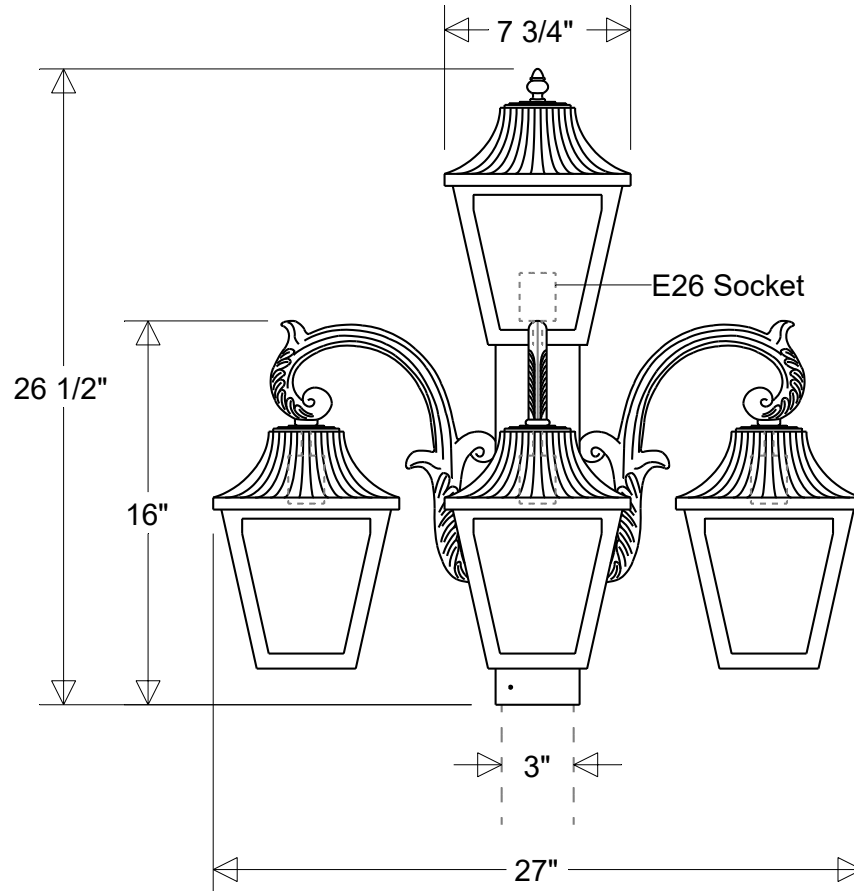

Job Info

#1332 CAT1

15 1/4" W | 16" H | Fits 3" OD Round Mounts
 Lens: Smoke (/1) | White (/3) | Clear (/4) | Frost (/5)

Lamp: E26 Socket Max Wattage: 150 W Each Number of Sockets: 1	Finish: 29 Oven Baked Powder Coated Paints	Drawn: CB 04/2024	Scale: 1/8	Approvals	
Voltage: 120 V	Material: Aluminum Acrylic Lens	Note: All dimensions are nominal. Actual dimensions may vary.			

Job Info

#1332 CAT3

27" W | 26 1/2" H | Fits 3" OD Round Mounts
 Lens: Smoke (/1) | White (/3) | Clear (/4) | Frost (/5)

Lamp: E26 Socket Max Wattage: 150 W Each Number of Sockets: 3	Finish: 29 Oven Baked Powder Coated Paints	Drawn: CB 04/2024	Scale: 1/8	Approvals	
Voltage: 120 V	Material: Aluminum Acrylic Lens	Note: All dimensions are nominal. Actual dimensions may vary.			

Job Info

#1332 CAT4A

27" W | 26 1/2" H | Fits 3" OD Round Mounts
 Lens: Smoke (/1) | White (/3) | Clear (/4) | Frost (/5)

Lamp: E26 Socket	Finish:	Drawn:	Scale:	Approvals
Max Wattage: 150 W Each	29 Oven Baked	CB	1/8	
Number of Sockets: 4	Powder Coated Paints	04/2024		
Voltage:	Material:	Note:		
120 V	Aluminum	All dimensions are nominal.		
	Acrylic Lens	Actual dimensions may vary.		

Job Info

#1332 CAT5

27" W | 26 1/2" H | Fits 3" OD Round Mounts
 Lens: Smoke (/1) | White (/3) | Clear (/4) | Frost (/5)

Lamp: E26 Socket	Finish:	Drawn:	Scale:	Approvals
Max Wattage: 150 W Each	29 Oven Baked	CB	1/8	
Number of Sockets: 5	Powder Coated Paints	04/2024		
Voltage:	Material:	Note:		
120 V	Aluminum	All dimensions are nominal.		
	Acrylic Lens	Actual dimensions may vary.		