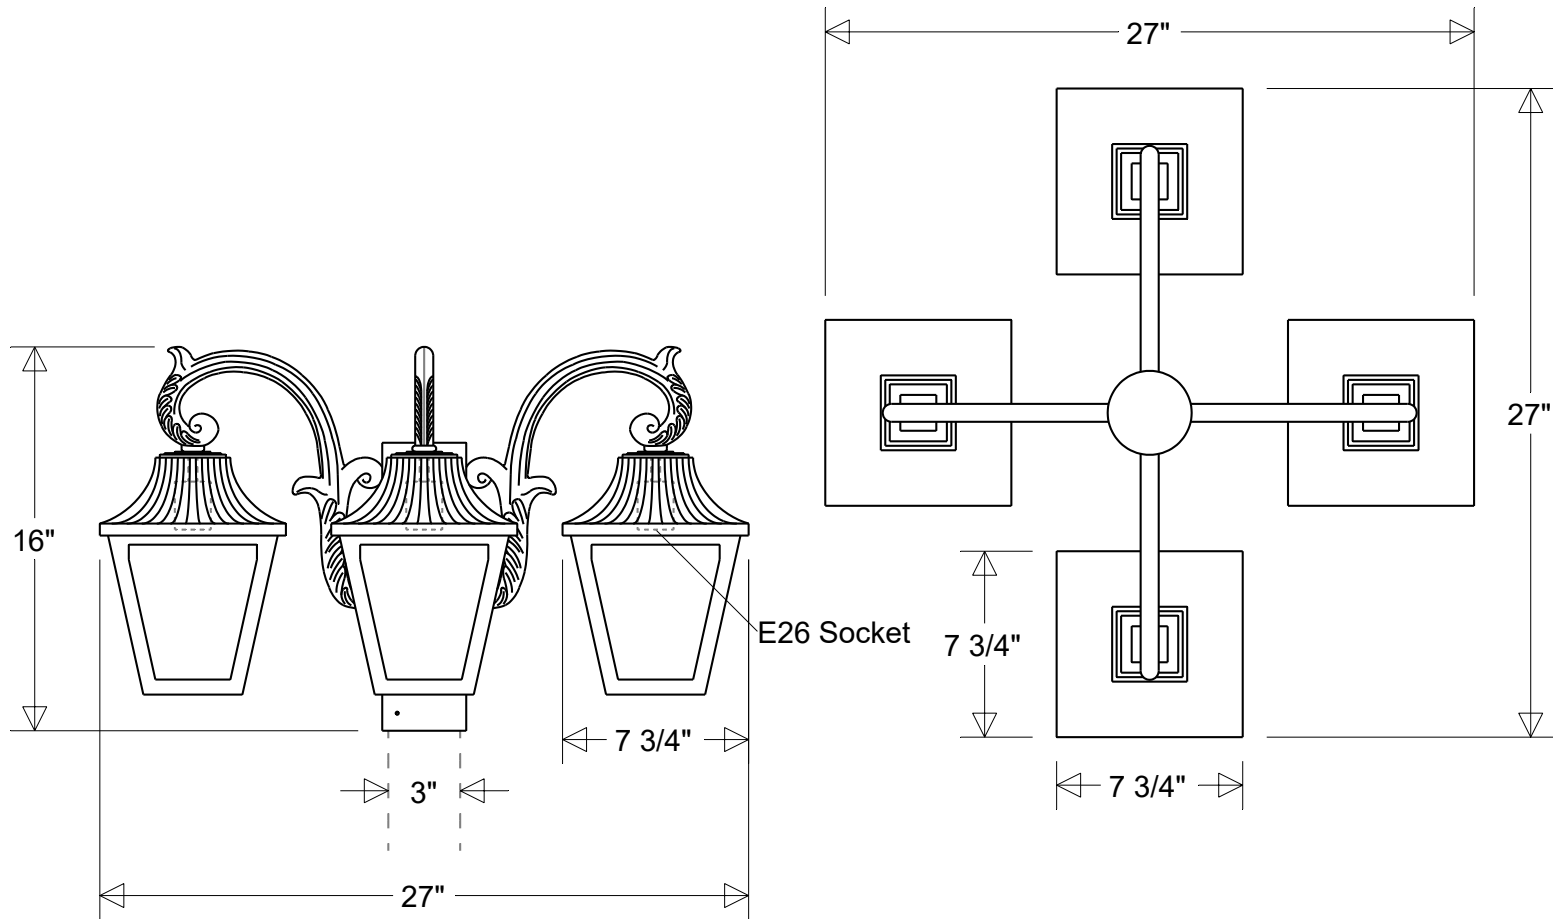

Primelite Manufacturing Corp.

407 S Main St, Freeport, NY 11520
Phone: (516) 868-4411 | Fax: (516) 868-4609
sales@primelite-mfg.com | www.primelite-mfg.com

PROUDLY MADE IN THE USA SINCE 1962!
"SPECIALTIES ARE OUR SPECIALTY!"

Job Info

#1332 CAT4

27" W | 16" H | Fits 3" OD Round Mounts
Lens: Smoke (/1) | White (/3) | Clear (/4) | Frost (/5)

Lamp: E26 Socket	Finish:	Drawn:	Scale:	Approvals
Max Wattage: 150 W Each	29 Oven Baked	CB	1/8	
Number of Sockets: 4	Powder Coated Paints	04/2024		
Voltage:	Material:	Note:		
120 V	Aluminum	All dimensions are nominal.		
	Acrylic Lens	Actual dimensions may vary.