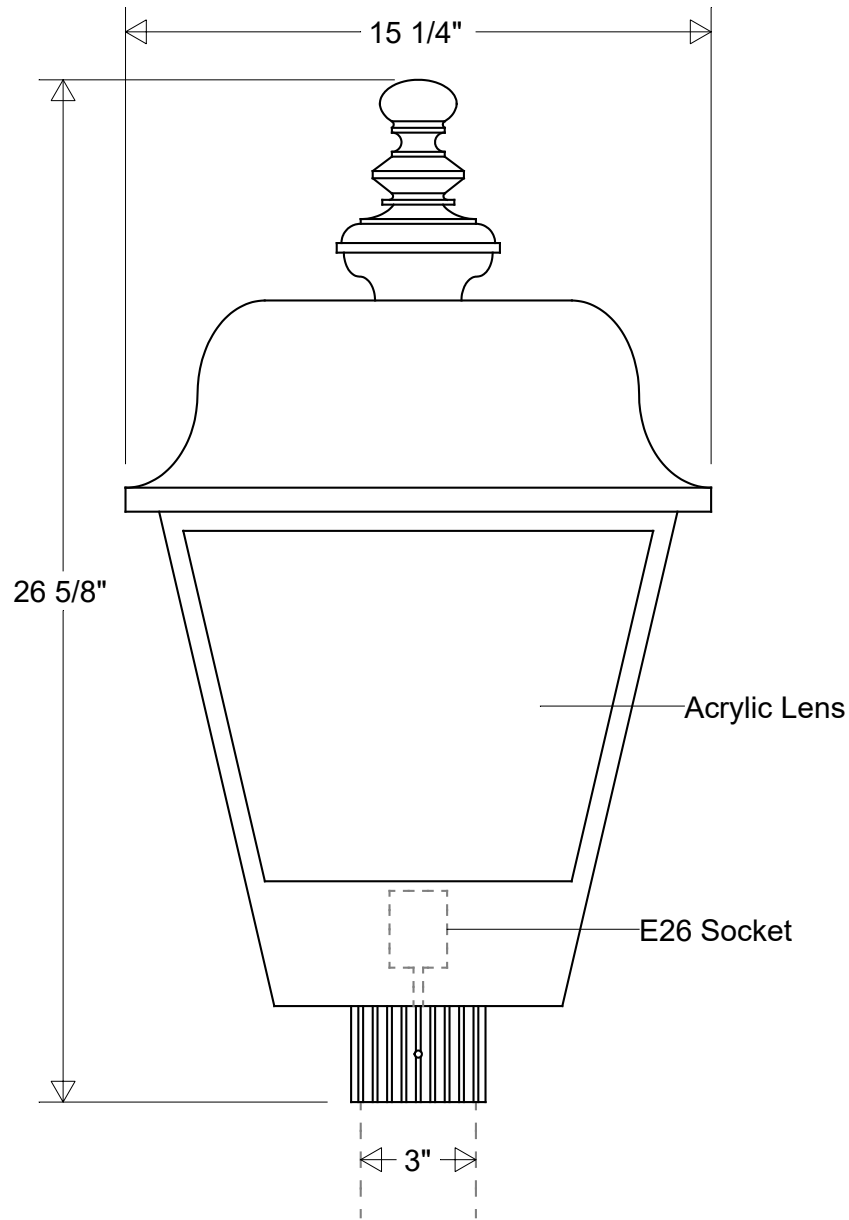

Primelite Manufacturing Corp

407 S Main St, Freeport, NY 11520

Phone: 516-868-4411 | Fax: 516-868-4609
 sales@primelite-mfg.com | www.primelite-mfg.com

PART # #1327	LAMP E26 Socket	VOLTAGE 120 V	COLOR Powder Coated Paint
JOB NAME			TYPE Post Light

Lamp: E26 Socket Max Wattage: 300 W 	Initials	Date	#1327							
	Drawn	CB						03/2024		
Construction: Aluminum Acrylic Lens	Checked		15 1/4" W 26 5/8" H Fits 3" OD Round Posts			Revisions				
	ENG Appr.		Lens: Smoke (/1) White (/3) Clear (/4) Frost (/5)			Zone	Rev	Description	Date	Appr
	MFR Appr.		Size	Drawing No.	Rev					
	QA		A	0001	A					
Unless Otherwise Specified: Dimensions in Inches	Weight:		Scale	CAD File	Sheet	1 of 1				