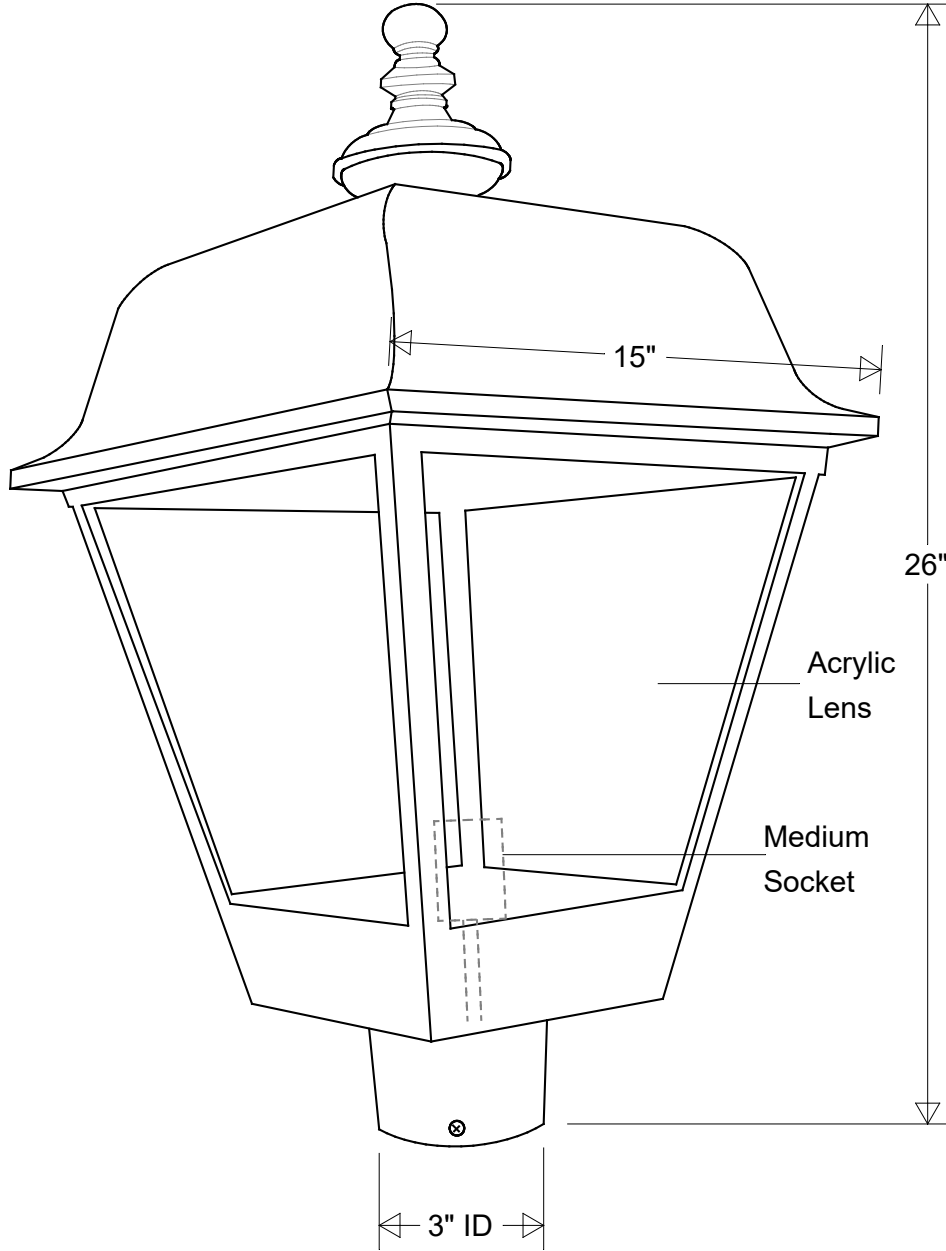

Primelite Manufacturing Corp

407 S Main St, Freeport, NY 11520

Phone: 516-868-4411 | Fax: 516-868-4609
 sales@primelite-mfg.com | www.primelite-mfg.com

PART # #1327	LAMP E26 Socket	VOLTAGE 120 V	COLOR Powder Coated Paint
JOB NAME			TYPE Post Light

Lamp: E26 Socket Max Wattage: 300 W 	Initials Drawn CB	Date 04/2022	<h2>Post Light #1327</h2>		<table border="1"> <thead> <tr> <th colspan="5">Revisions</th> </tr> <tr> <th>Zone</th> <th>Rev</th> <th>Description</th> <th>Date</th> <th>Appr</th> </tr> </thead> <tbody> <tr> <td> </td> <td> </td> <td> </td> <td> </td> <td> </td> </tr> <tr> <td> </td> <td> </td> <td> </td> <td> </td> <td> </td> </tr> </tbody> </table>					Revisions					Zone	Rev	Description	Date	Appr										
	Revisions																												
Zone	Rev	Description	Date	Appr																									
Construction: Aluminum Acrylic	MFR Appr. QA	Size A	Drawing No. 0001	Rev A																									
Unless Otherwise Specified: Dimensions in Inches	Weight:	Scale	CAD File	Sheet 1 of 1																									