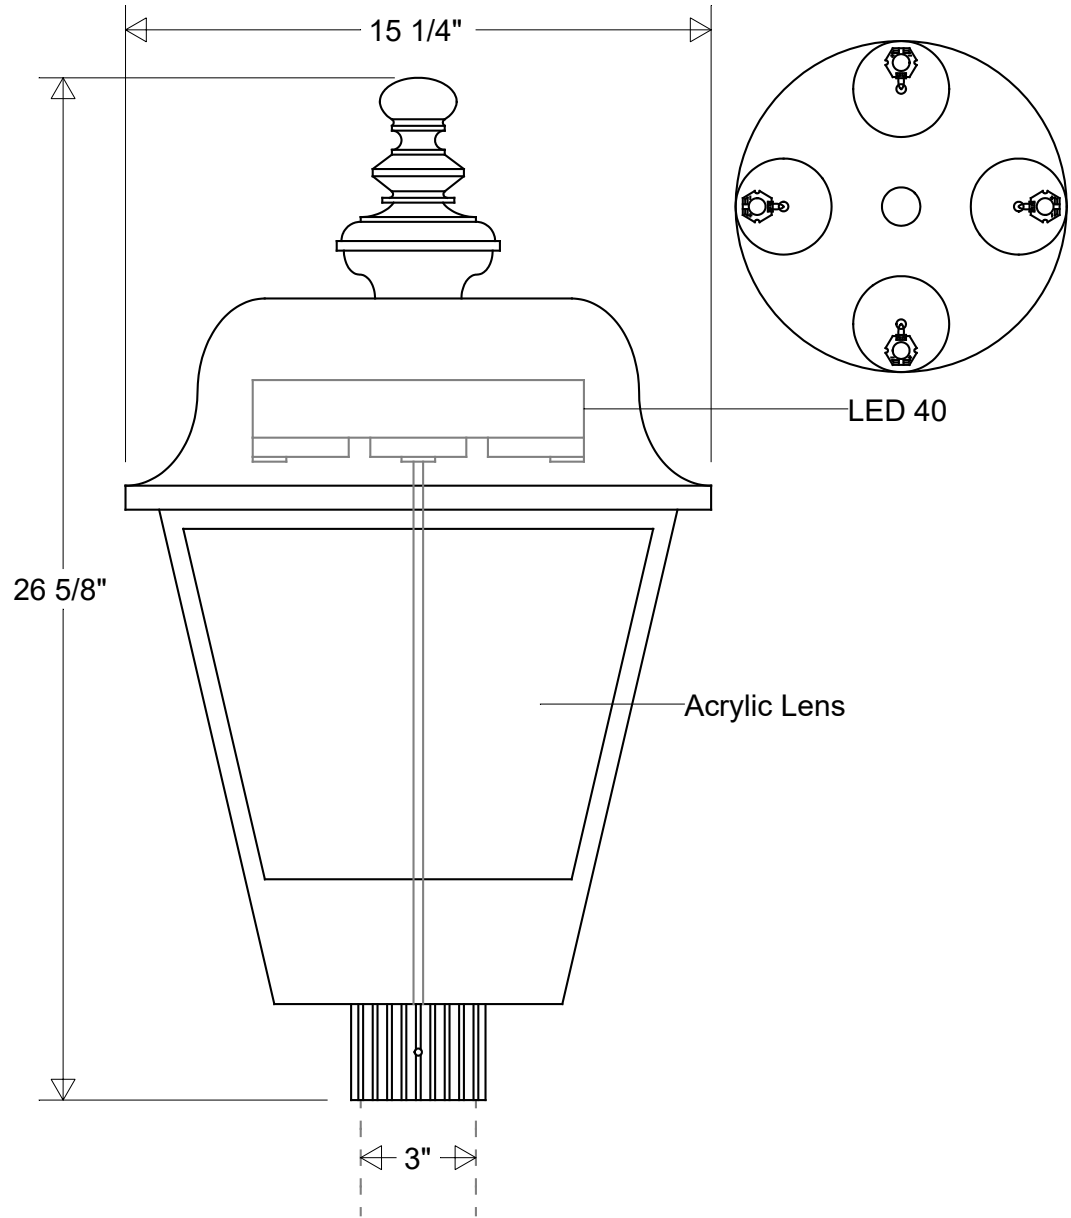

Primelite Manufacturing Corp

407 S Main St, Freeport, NY 11520

Phone: 516-868-4411 | Fax: 516-868-4609
 sales@primelite-mfg.com | www.primelite-mfg.com

PART # #1327	LAMP LED 40	VOLTAGE 120-277 V	COLOR Powder Coated Paint
JOB NAME			TYPE Post Light

Lamp: LED 40 Module 150 W MH Equivalent 3K = 6564 Lumens 4K = 6756 Lumens	Initials Drawn CB	Date 03/2024	<h2>#1327 LED 40</h2>			Revisions				
	Checked ENG Appr.					15 1/4" W 26 5/8" H Fits 3" OD Round Posts Lens: Smoke (/1) White (/3) Clear (/4) Frost (/5)			Zone	Rev
	Construction: Aluminum Acrylic Lens	MFR Appr. QA		Size A	Drawing No. 0001	Rev A				
Unless Otherwise Specified: Dimensions in Inches	Weight:		Scale	CAD File	Sheet 1 of 1					