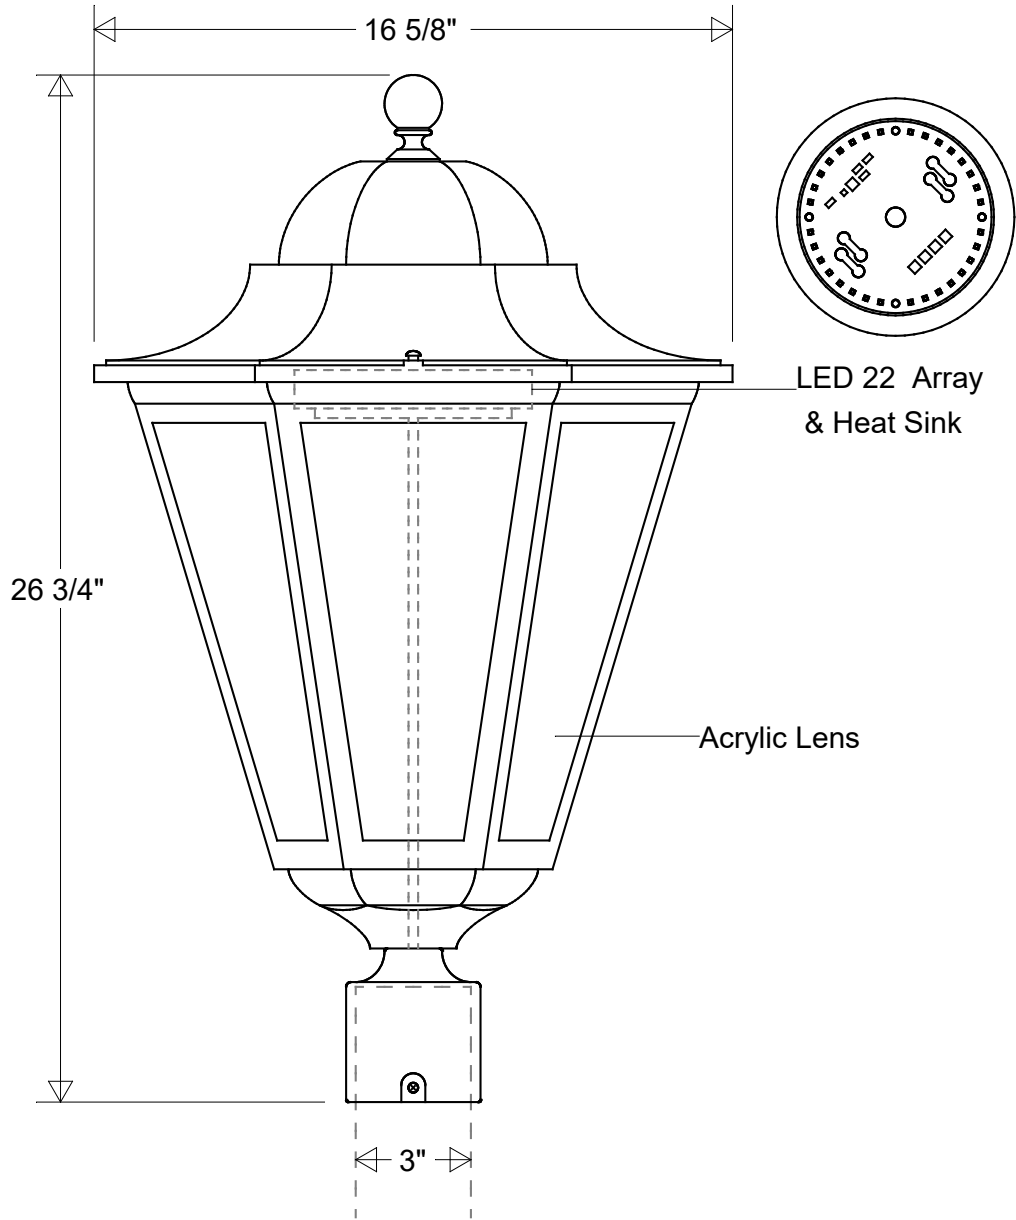

Primelite Manufacturing Corp

407 S Main St, Freeport, NY 11520

Phone: 516-868-4411 | Fax: 516-868-4609
 sales@primelite-mfg.com | www.primelite-mfg.com

PART # #1325 LED 22	LAMP Built-In LED	VOLTAGE 120 V	COLOR Powder Coated Paint
JOB NAME			TYPE Cast Lantern

Lamp: LED 22 Array 100 W Inc Equivalent 3K = 1950 Lumens 4K = 2130 Lumens 	Initials	Date	Post Light #1325 LED 22		
	Drawn	CB			
	Checked			16 5/8" W 26 3/4" H Fits 3" OD Round Posts & Piers	
ENG Appr.			Acrylic: Smoke(/1) White(/3) Clear(/4) Frosted(/5)		
Construction: Aluminum Acrylic	MFR Appr.		Size	Drawing No.	Rev
	QA		A	0001	A
Unless Otherwise Specified: Dimensions in Inches	Weight:		Scale	CAD File	Sheet
					1 of 1