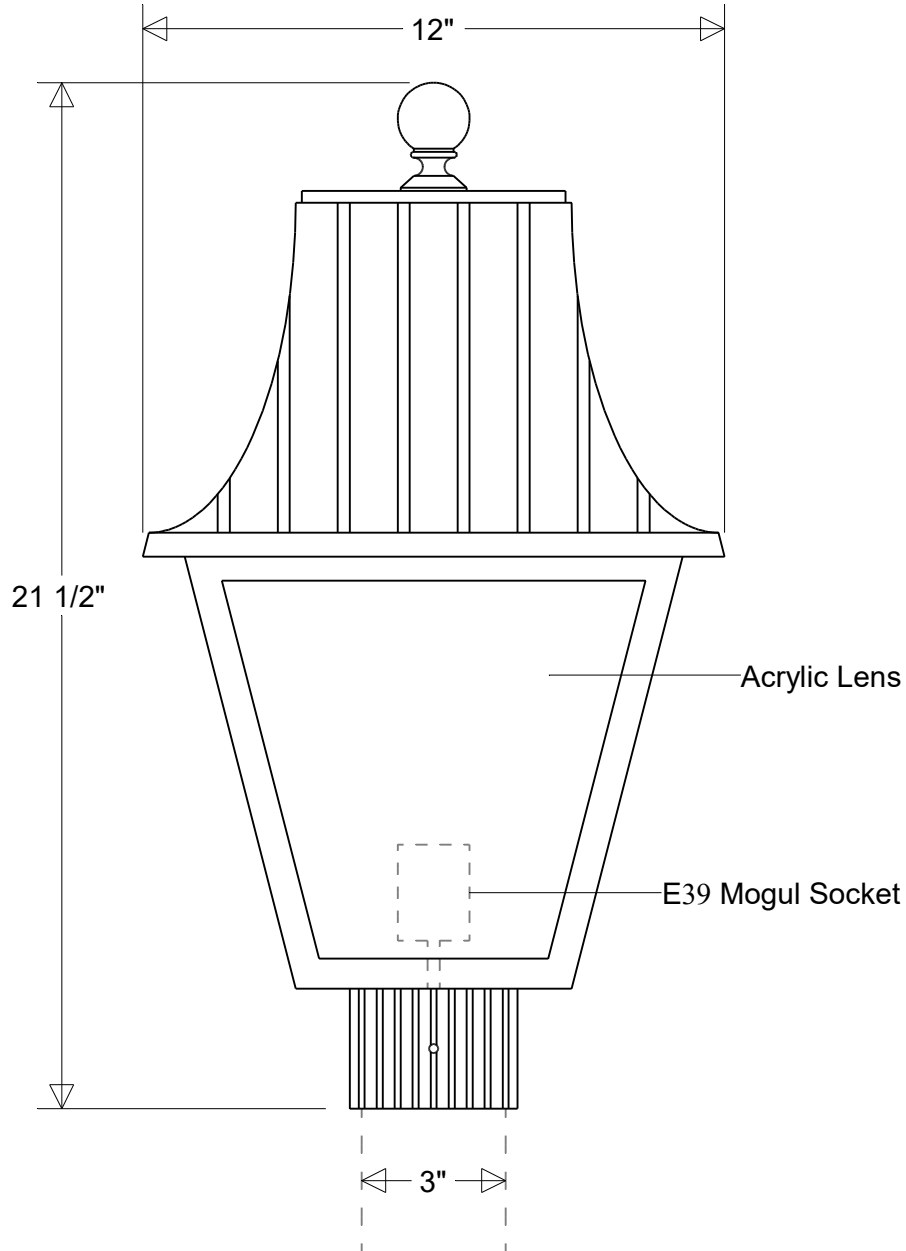

Job Info

#1323/* E39 Mogul Socket

12" W | 21 1/2" H | Fits 3" OD Mounts

Lens: Smoke (*1) | White (*3) | Clear (*4) | Frost (*5)

Lamp: E39 Mogul Socket
 Max Wattage: 300 W
 Number of Sockets: 1

Voltage:
 120 V

Finish:
 29 Oven Baked
 Powder Coated Paints

Material:
 Aluminum
 Acrylic Lens

Drawn:
 CB
 08/2025

Note:
 All dimensions are nominal.
 Actual dimensions may vary.

Scale:
 1/4

Approvals