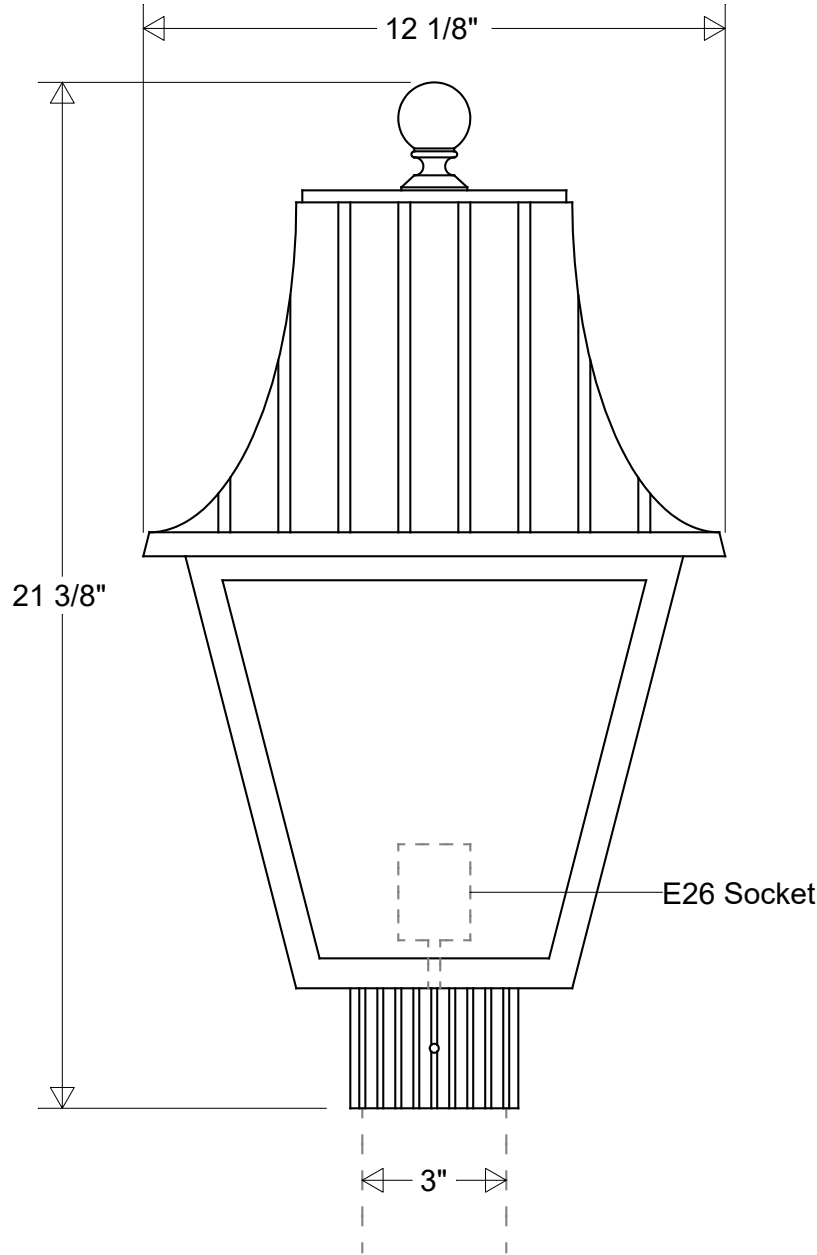

Primelite Manufacturing Corp

407 S Main St, Freeport, NY 11520

Phone: 516-868-4411 | Fax: 516-868-4609
 sales@primelite-mfg.com | www.primelite-mfg.com

PART # #1323	LAMP E26 Socket	VOLTAGE 120 V	COLOR Powder Coated Paint
JOB NAME			TYPE Post Light

Lamp: E26 Socket Max Wattage: 300 W 	Initials	Date	#1323					
	Drawn	CB						06/2023
	Checked			12 1/8" W 21 3/8" H Fits 3" OD Round Mount Lens: Smoke(/1) White(/3) Clear(/4) Frost(/5)				
Construction: Aluminum Acrylic Lens	ENG Appr.			Revisions				
	MFR Appr.			Zone	Rev	Description	Date	Appr
	QA							
Unless Otherwise Specified: Dimensions in Inches	Weight:			Size A	Drawing No. 0001	Rev A		
				Scale	CAD File	Sheet 1 of 1		