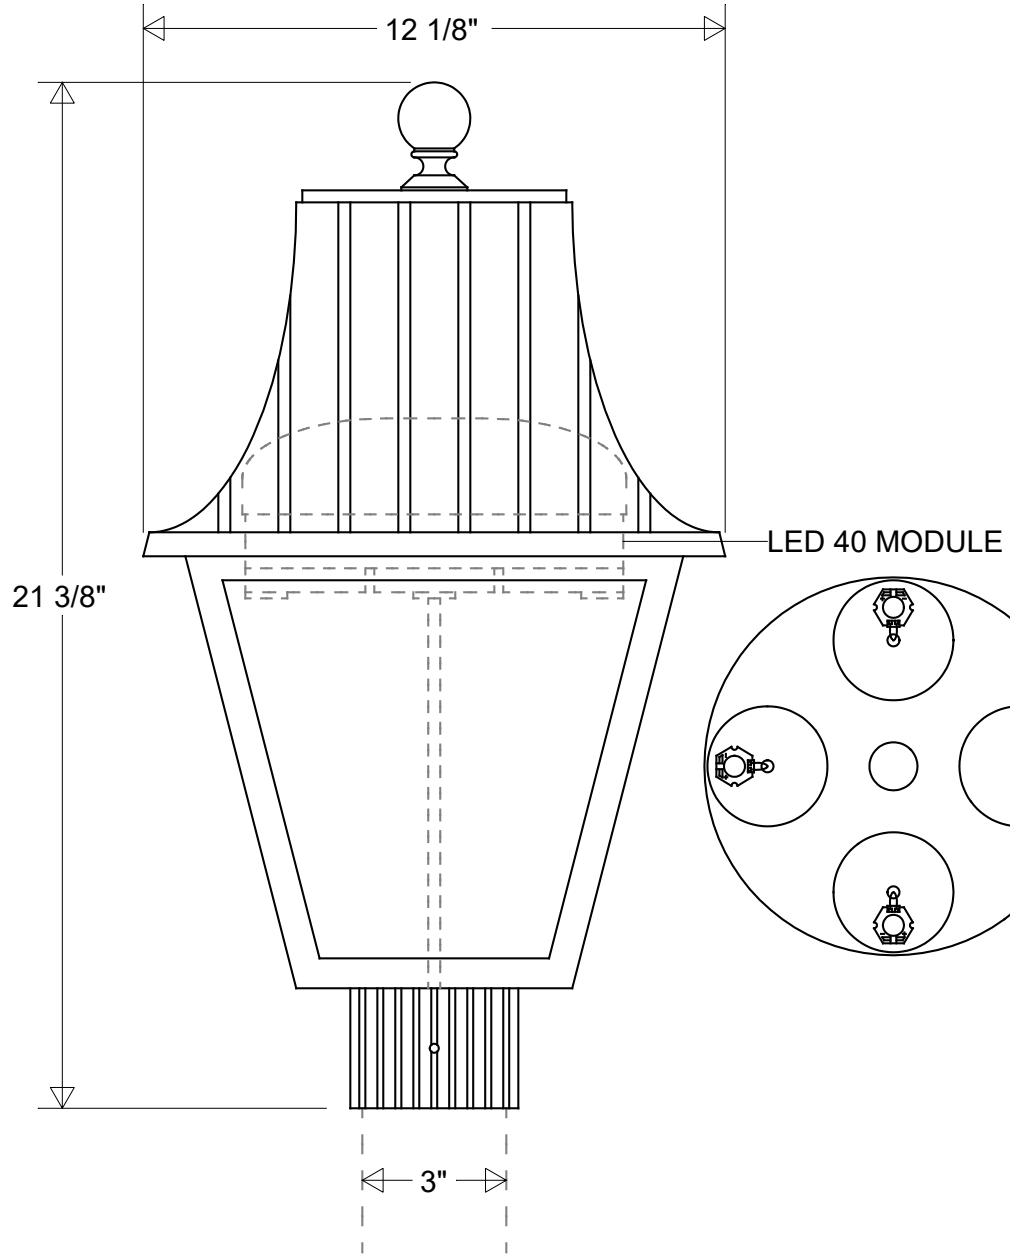

Primelite Manufacturing Corp

407 S Main St, Freeport, NY 11520

Phone: 516-868-4411 | Fax: 516-868-4609
 sales@primelite-mfg.com | www.primelite-mfg.com

PART # #1323	LAMP LED 40	VOLTAGE 120-277 V	COLOR Powder Coated Paint
JOB NAME			TYPE Post Light

Lamp: LED 40 MODULE 150 W MH Equivalent 3K = 6564 Lumens 4K = 6756 Lumens 	Initials	Date	#1323 LED 40							
	Drawn	CB						06/2023		
	Checked			12 1/8" W 21 3/8" H Fits 3" OD Round Mount Lens: Smoke(/1) White(/3) Clear(/4) Frost(/5)						
ENG Appr.										
Construction: Aluminum Acrylic Lens	MFR Appr.		Size	Drawing No.	Rev	Revisions				
	QA		A	0001	A					
Unless Otherwise Specified: Dimensions in Inches	Weight:		Scale	CAD File	Sheet	Zone	Rev	Description	Date	Appr
					1 of 1					