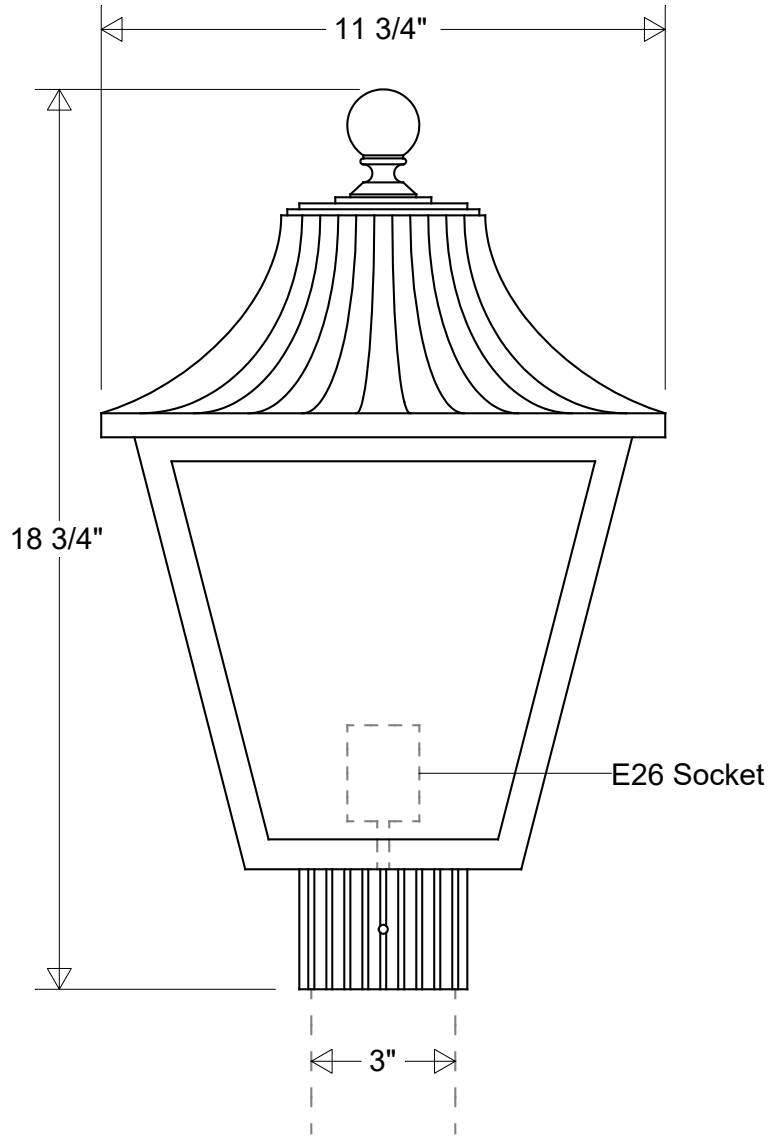

Primelite Manufacturing Corp

407 S Main St, Freeport, NY 11520

Phone: 516-868-4411 | Fax: 516-868-4609
 sales@primelite-mfg.com | www.primelite-mfg.com

PART # #1322	LAMP E26 Socket	VOLTAGE 120 V	COLOR Powder Coated Paint
JOB NAME			TYPE Post Light

Lamp: E26 Socket Max Wattage: 300 W 	Initials	Date	<h2>#1322</h2>						
	Drawn	CB						06/2023	
	Checked			11 3/4" W 18 3/4" H Fits 3" OD Round Mount Lens: Smoke(/1) White(/3) Clear(/4) Frost(/5)					
Construction: Aluminum Acrylic Lens	ENG Appr.			Revisions					
	MFR Appr.			Zone	Rev	Description	Date	Appr	
	QA								
Unless Otherwise Specified: Dimensions in Inches	Weight:			Size A	Drawing No. 0001	Rev A	Sheet 1 of 1		
				Scale	CAD File	Sheet			