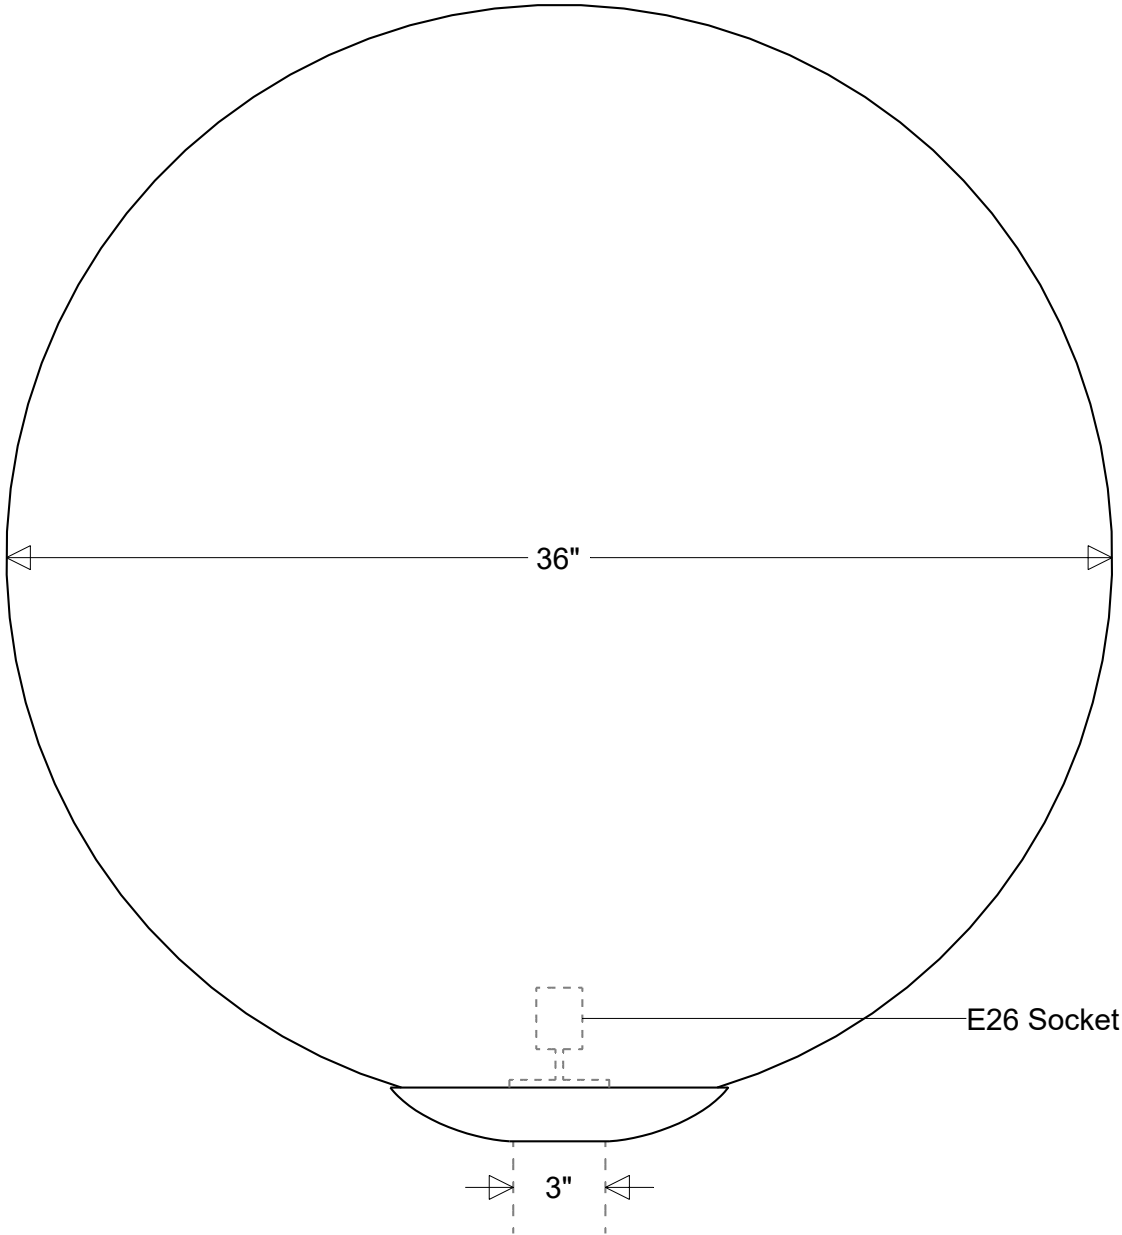

Lamp: E26 Socket Max Wattage: 200 W 	Initials	Date	<h2>#1306</h2>								
	Drawn	CB						04/2024			
	Checked			36" Dia Fits 3" OD Round Posts & Pier Mounts							
	ENG Appr.			Acrylic Globe: White (/3) Clear (/4)							
Construction: Aluminum Acrylic	MFR Appr.			Size	Drawing No.	Rev	Revisions				
	QA			A	0001	A	Zone	Rev	Description	Date	Appr
Unless Otherwise Specified: Dimensions in Inches	Weight:			Scale	CAD File	Sheet					
						1 of 1					