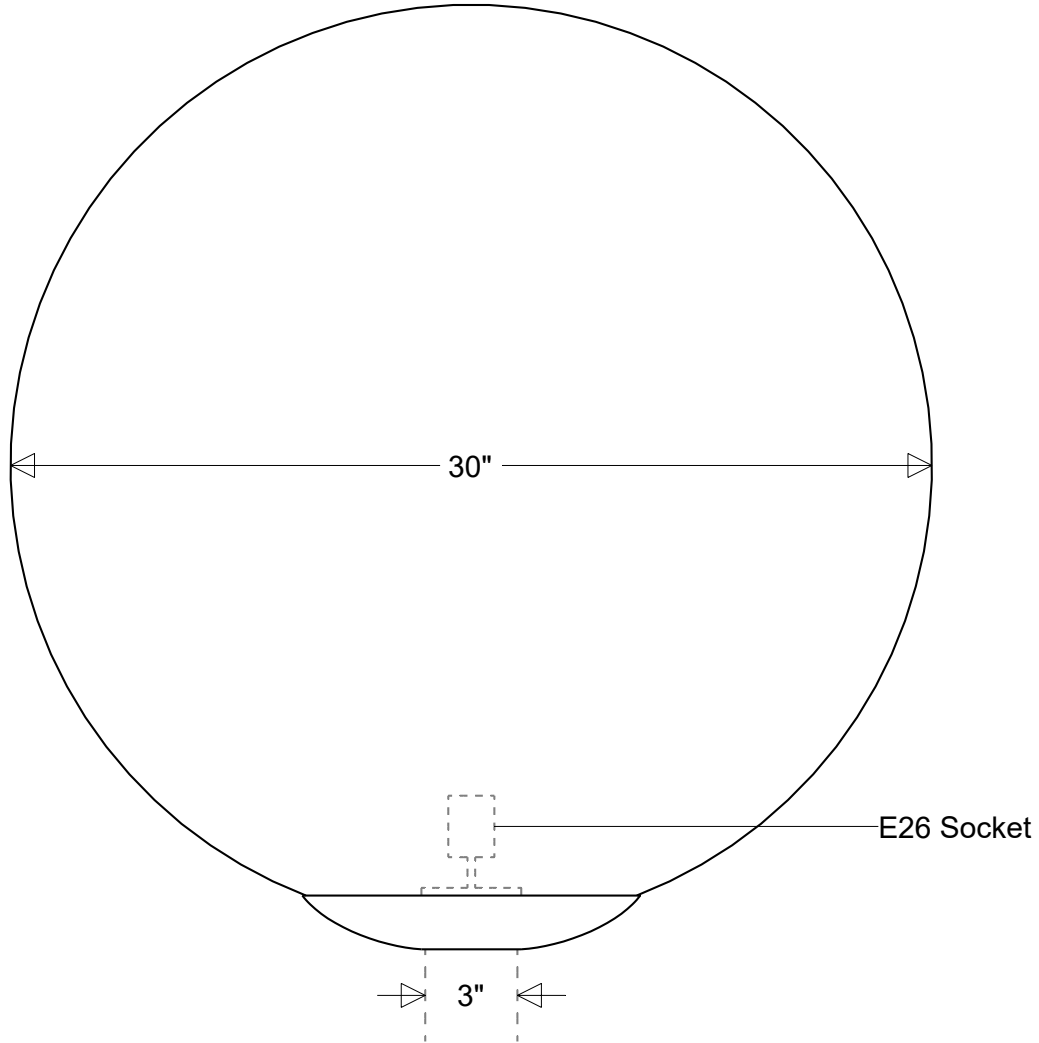

Primelite Manufacturing Corp

407 S Main St, Freeport, NY 11520

Phone: 516-868-4411 | Fax: 516-868-4609
sales@primelite-mfg.com | www.primelite-mfg.com

PART # #1300	LAMP E26 Socket	VOLTAGE 120 V	COLOR Powder Coated Paint
JOB NAME			TYPE Post Light

Lamp: E26 Socket Max Wattage: 200 W 	Initials	Date	#1300							
	Drawn	CB						04/2024		
	Checked			30" Dia Fits 3" OD Round Posts & Pier Mounts		Revisions				
ENG Appr.			Acrylic Globe: White (/3) Clear (/4)			Zone	Rev	Description	Date	Appr
Construction: Aluminum Acrylic	MFR Appr.		Size	Drawing No.	Rev					
	QA		A	0001	A					
Unless Otherwise Specified: Dimensions in Inches	Weight:		Scale	CAD File	Sheet	1 of 1				