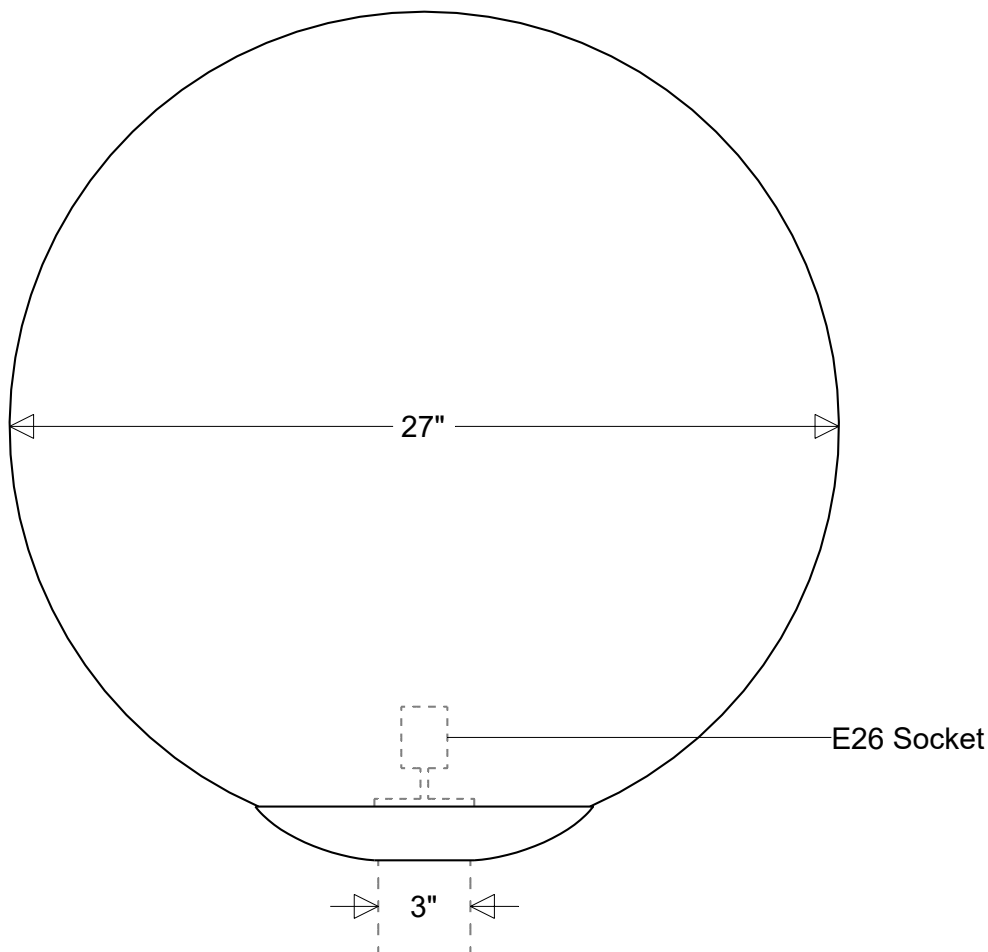

Primelite Manufacturing Corp

407 S Main St, Freeport, NY 11520

Phone: 516-868-4411 | Fax: 516-868-4609
sales@primelite-mfg.com | www.primelite-mfg.com

PART # #1297	LAMP E26 Socket	VOLTAGE 120 V	COLOR Powder Coated Paint
JOB NAME			TYPE Post Light

Lamp: E26 Socket
Max Wattage: 200 W

Initials   Date

Drawn   CB   04/2024

Checked

ENG Appr.

MFR Appr.

QA

#1297

27" Dia | Fits 3" OD Round Posts & Pier Mounts

Acrylic Globe: White (/3) | Clear (/4)

Size   Drawing No.   Rev

A   **0001**   **A**

Unless Otherwise Specified:
Dimensions in Inches

Weight:

Scale

CAD File

Sheet

1 of 1

Revisions

Zone	Rev	Description	Date	Appr