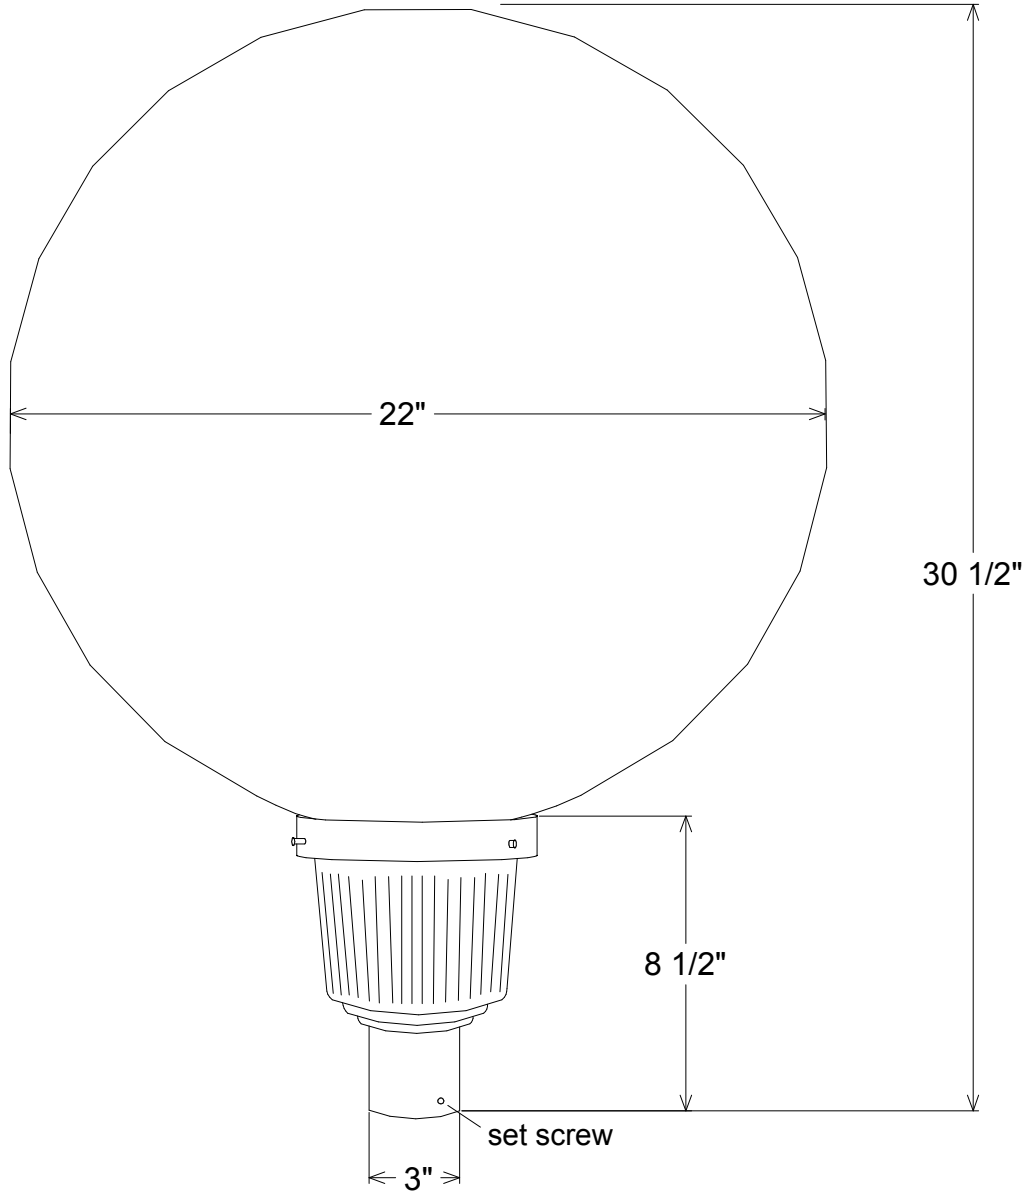

| Revisions | | | | |
|-----------|-----|-------------|------|----------|
| Zone | Rev | Description | Date | Approved |
| | | | | |
| | | | | |
| | | | | |

| | | | | | | |
|--|---|--------|----------|---|-------------|--------|
| Unless Otherwise Specified: Dimensions in Inches Tolerances: Fractional ± Angular: Mach ± Bend ± Two Place Decimal ± Three Place Decimal ± | | Name | Date | Primelite Mfg. Corp. 1292B 22" Acrylic Post Light with Ballast Pot | | |
| | Drawn | T.A.R. | 08/17/10 | | | |
| | Checked | | | | | |
| | ENG Appr. | | | | | |
| | MFR Appr. | | | | | |
| | | | | | | |
| | Comments | | | Size | Drawing No. | Rev |
| Construction: All Aluminum | CAD Generated Drawing Do Not Manually Update | | | A | 0001 | A |
| Lamp: 1-300A | | | | Scale | CAD File | Sheet |
| | | | | 1:4 | | 1 of 1 |