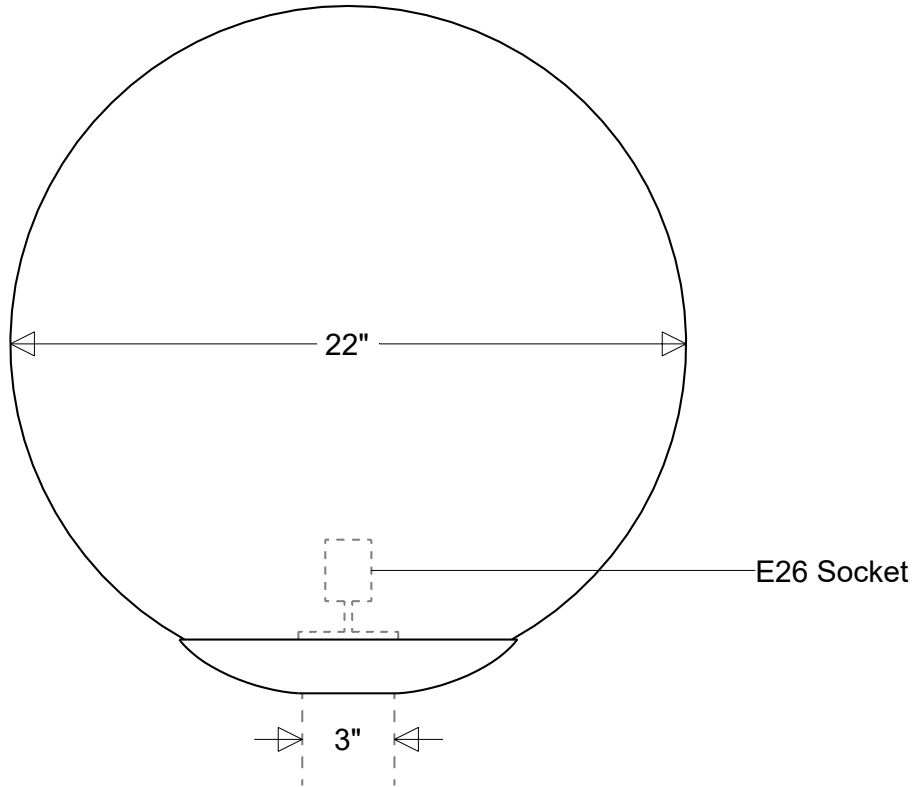

Lamp: E26 Socket Max Wattage: 200 W 	Initials	Date	#1292						
	Drawn	CB						04/2024	
	Checked			22" Dia Fits 3" OD Round Posts & Pier Mounts		Revisions			
ENG Appr.			Acrylic Globe: White (/3) Clear (/4)		Zone	Rev	Description	Date	Appr
Construction: Aluminum Acrylic	MFR Appr.			Size	Drawing No.	Rev			
	QA			A	0001	A			
Unless Otherwise Specified: Dimensions in Inches	Weight:			Scale	CAD File	Sheet	1 of 1		