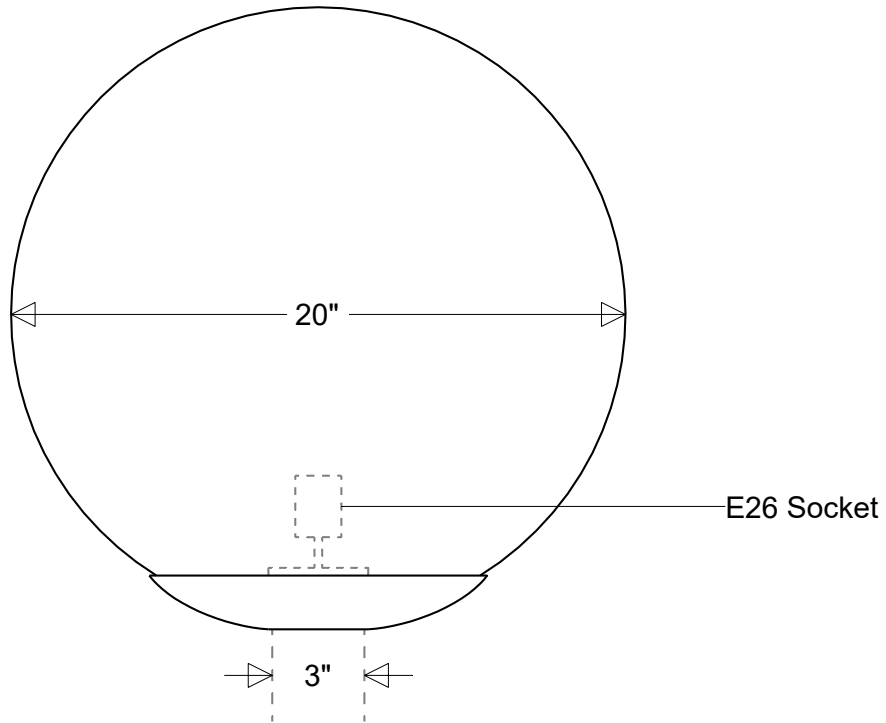

Lamp: E26 Socket Max Wattage: 200 W 	Initials	Date	#1290						
	Drawn	CB						04/2024	
	Checked			20" Dia Fits 3" OD Round Posts & Pier Mounts		Revisions			
ENG Appr.			Acrylic Globe: Smoke (/1) White (/3) Clear (/4)		Zone	Rev	Description	Date	Appr
Construction: Aluminum Acrylic	MFR Appr.			Size	Drawing No.	Rev			
	QA			A	0001	A			
Unless Otherwise Specified: Dimensions in Inches	Weight:			Scale	CAD File	Sheet			
						1 of 1			