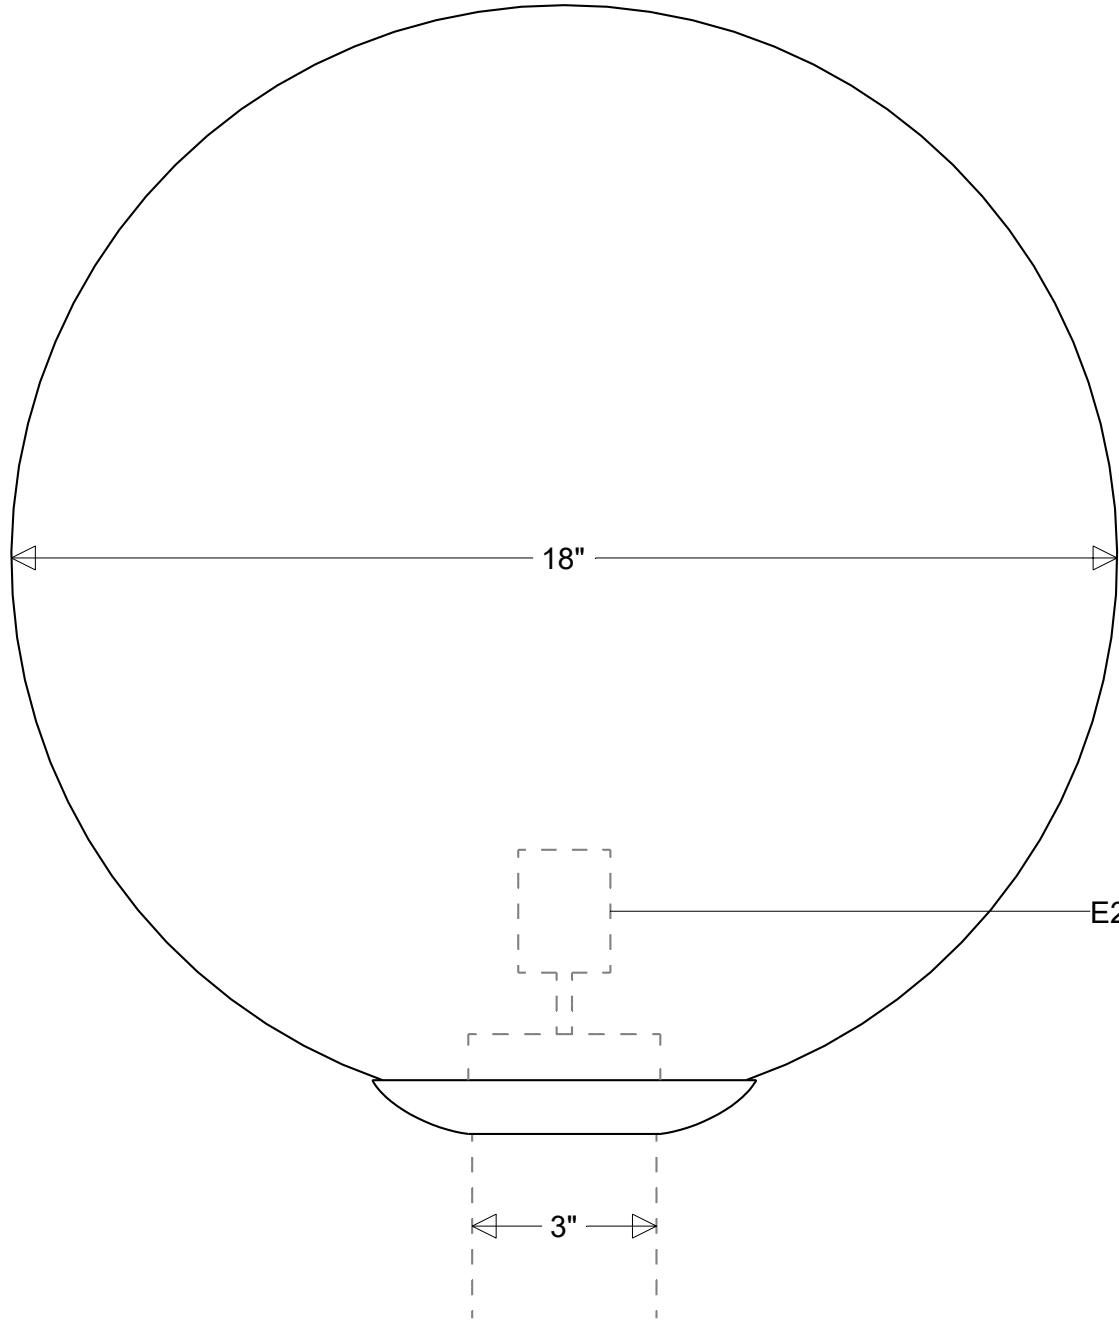

# Primelite Manufacturing Corp

407 S Main St, Freeport, NY 11520

Phone: 516-868-4411 | Fax: 516-868-4609  
sales@primelite-mfg.com | www.primelite-mfg.com

<b>PART #</b> #1288	<b>LAMP</b> E26 Socket	<b>VOLTAGE</b> 120 V	<b>COLOR</b> Powder Coated Paint
<b>JOB NAME</b>			<b>TYPE</b> Post Light

<b>Lamp: E26 Socket</b> Max Wattage: 200 W 	<b>Initials</b>	<b>Date</b>	<h2>#1288</h2>							
	Drawn	CB						04/2024		
	Checked			18" Dia   Fits 3" OD Round Posts & Pier Mounts Acrylic Globe: Smoke (/1)   White (/3)   Clear (/4)		<b>Revisions</b>				
ENG Appr.			<b>Zone</b>			<b>Rev</b>	<b>Description</b>	<b>Date</b>	<b>Appr</b>	
<b>Construction:</b> Aluminum   Acrylic	MFR Appr.		Size	Drawing No.	Rev					
	QA		<b>A</b>	<b>0001</b>	<b>A</b>					
<b>Unless Otherwise Specified:</b> Dimensions in Inches	<b>Weight:</b>		Scale	CAD File	Sheet					
					<b>1 of 1</b>					