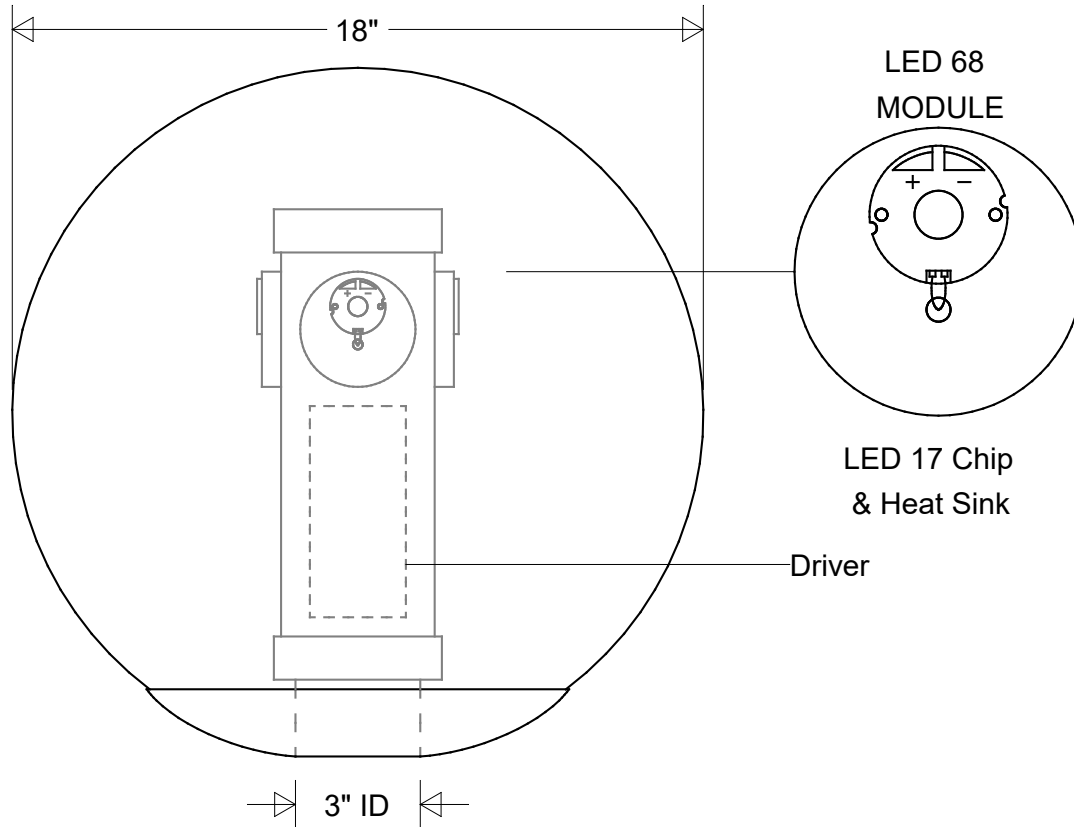

Lamp: LED 68 (LED 17 Chip X 4)
 175 W MH Equivalent
 3K = 7712 Lumens
 4K = 8552 Lumens

	Initials	Date
Drawn	CB	04/2022
Checked		
ENG Appr.		
MFR Appr.		
QA		

Post Light #1288 LED 68

18" Dia | Fits 3" OD Round Post
 Acrylic Globe: Smoke (/1) | White (/3) | Clear (/4)

Size	Drawing No.	Rev
A	0001	A

Revisions				
Zone	Rev	Description	Date	Appr

Construction:
Aluminum | Acrylic

Unless Otherwise Specified:
Dimensions in Inches

Weight:

Scale
CAD File
Sheet
1 of 1