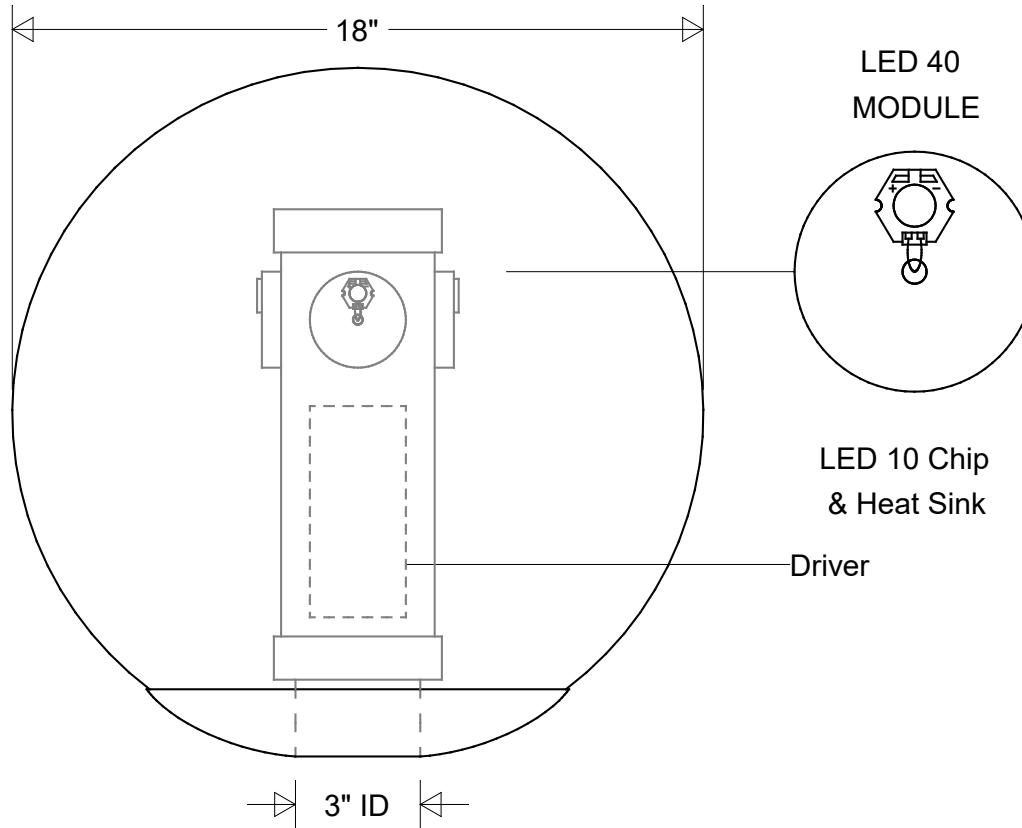

Lamp: LED 40 (LED 10 Chip X 4)  
 125 W MH Equivalent  
 3K = 5060 Lumens  
 4K = 5100 Lumens

	Initials	Date
Drawn	CB	07/2022
Checked		
ENG Appr.		
MFR Appr.		
QA		

## Post Light #1288 LED 40

18" Dia | Fits 3" OD Round Post  
 Acrylic Globe: Smoke (/1) | White (/3) | Clear (/4)

Size	Drawing No.	Rev
<b>A</b>	<b>0001</b>	<b>A</b>

Revisions				
Zone	Rev	Description	Date	Appr

Construction:  
Aluminum | Acrylic

Unless Otherwise Specified:  
Dimensions in Inches

Weight:

Scale CAD File Sheet  
**1 of 1**