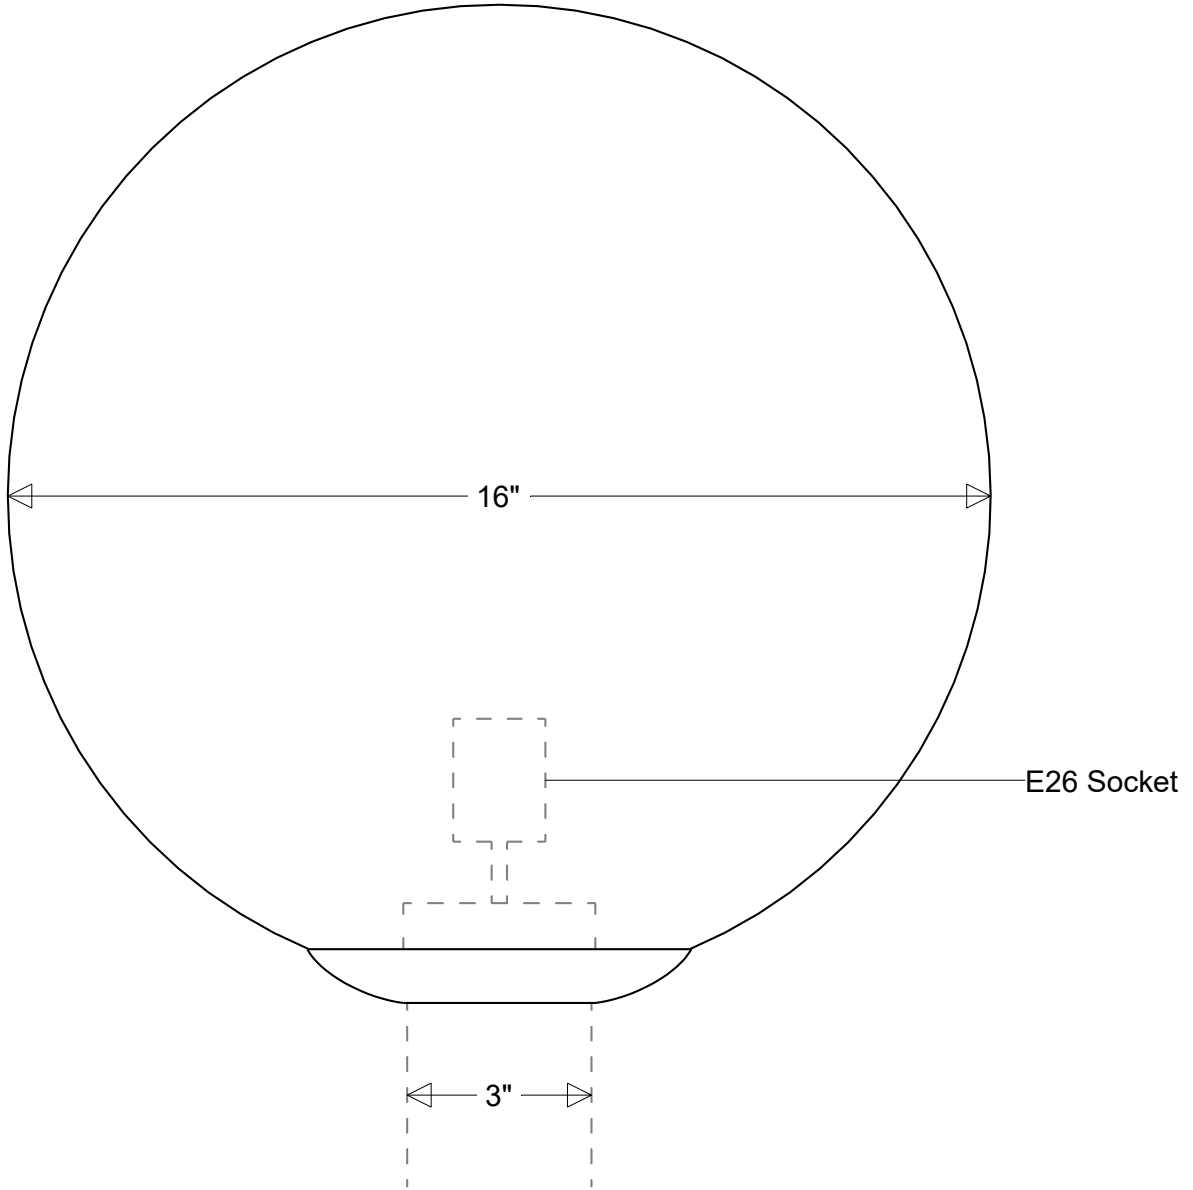

Primelite Manufacturing Corp

407 S Main St, Freeport, NY 11520

Phone: 516-868-4411 | Fax: 516-868-4609
 sales@primelite-mfg.com | www.primelite-mfg.com

PART # #1286	LAMP E26 Socket	VOLTAGE 120 V	COLOR Powder Coated Paint
JOB NAME			TYPE Post Light

Lamp: E26 Socket Max Wattage: 200 W 	Initials	Date	<h2>#1286</h2>							
	Drawn	CB						04/2024		
	Checked			16" Dia Fits 3" OD Round Posts & Pier Mounts		Revisions				
ENG Appr.			Acrylic Globe: Smoke (/1) White (/3) Clear (/4)			Zone	Rev	Description	Date	Appr
Construction: Aluminum Acrylic	MFR Appr.			Size	Drawing No.	Rev				
	QA			A	0001	A				
Unless Otherwise Specified: Dimensions in Inches	Weight:			Scale	CAD File	Sheet	1 of 1			