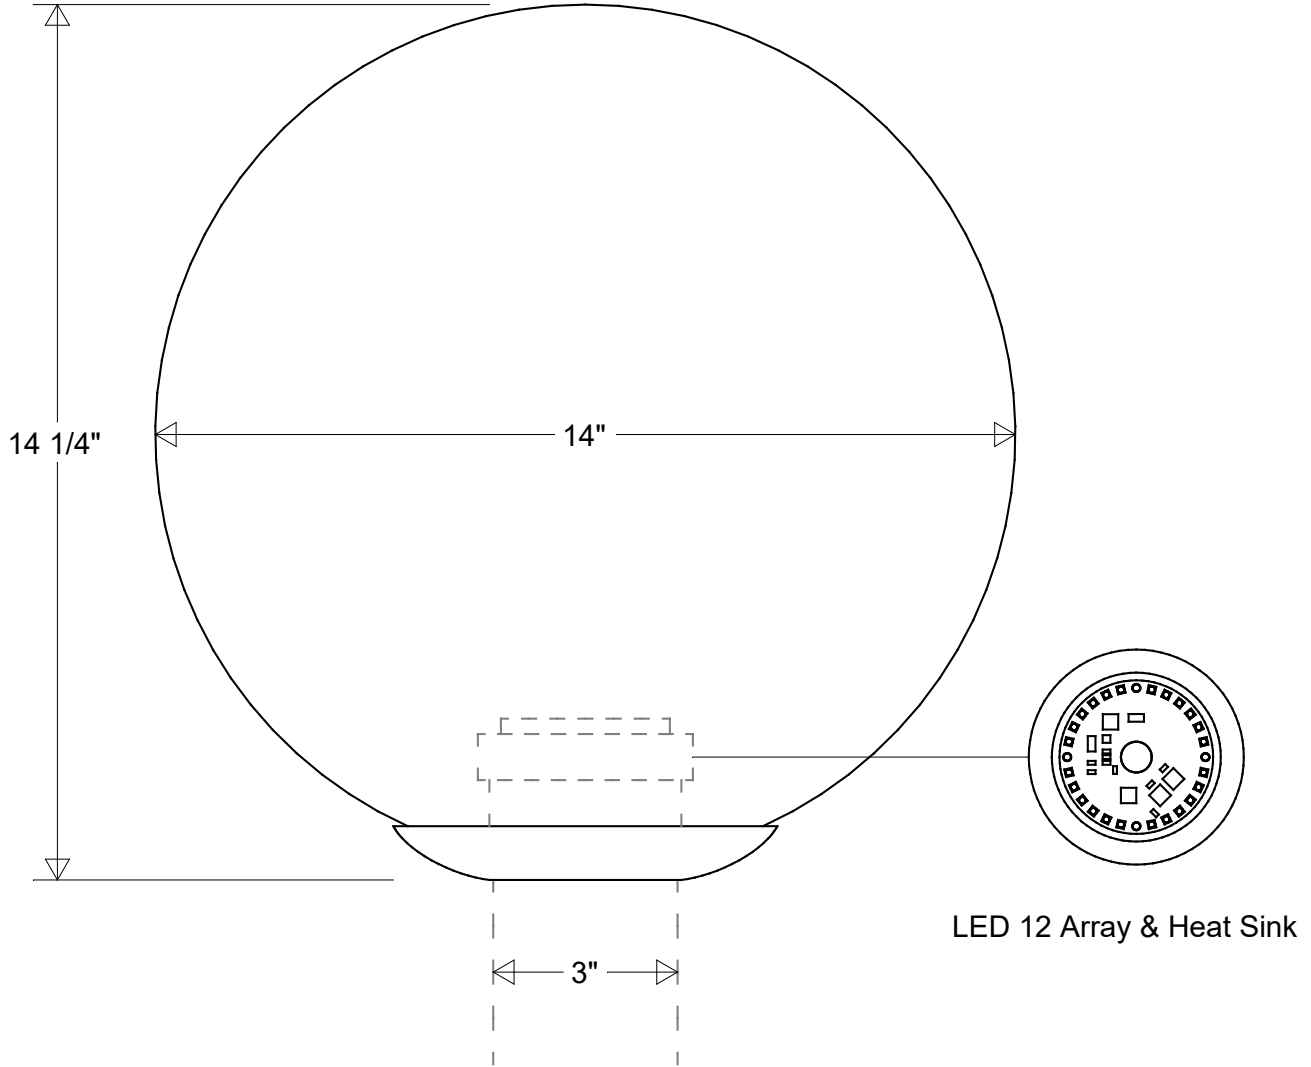

LED 12 Array & Heat Sink

Lamp: LED 12 Array 60 W Inc Equivalent 3K = 1140 Lumens 4K = 1280 Lumens 	Initials	Date	#1284 LED 12							
	Drawn	CB						02/2023		
	Checked			14" Dia 14 1/4" H Fits 3" OD Round Mounts			Revisions			
ENG Appr.			Acrylic Globe: Smoke (/1) White (/3) Clear (/4)			Zone	Rev	Description	Date	Appr
Construction: Aluminum Acrylic	MFR Appr.		Size	Drawing No.	Rev					
	QA		A	0001	A					
Unless Otherwise Specified: Dimensions in Inches	Weight:		Scale	CAD File	Sheet					1 of 1