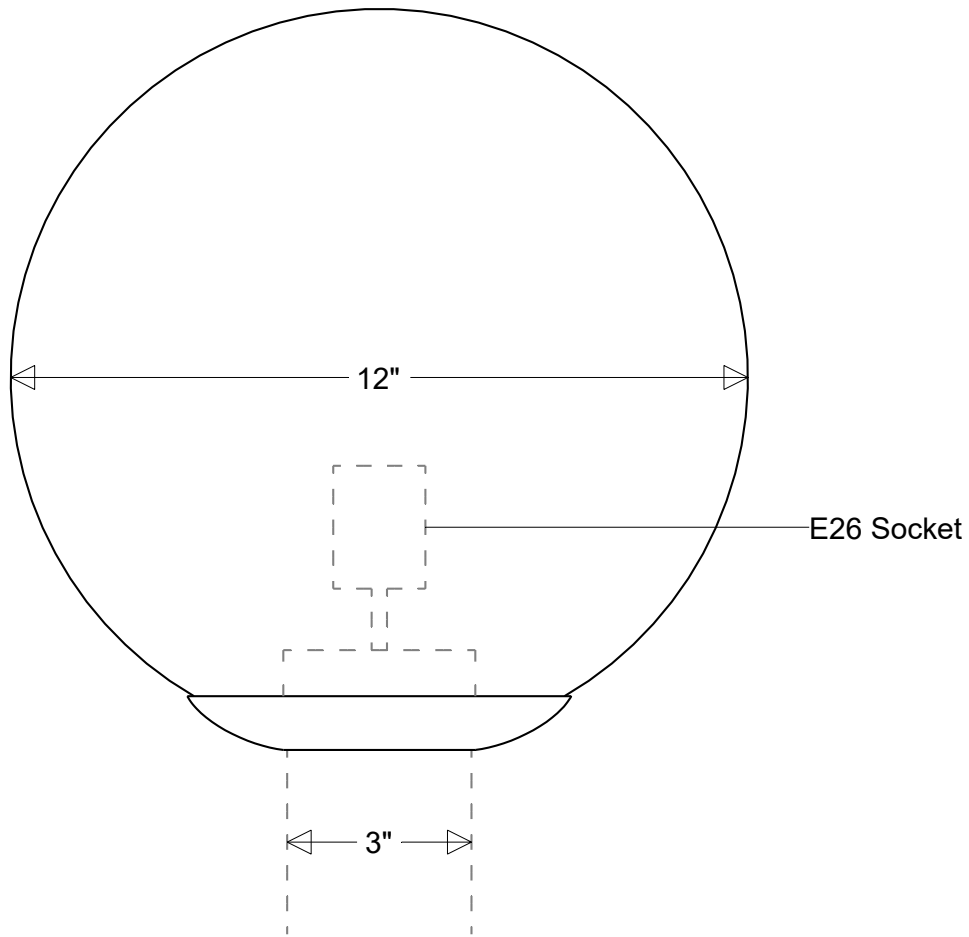

<b>Lamp: E26 Socket</b> Max Wattage: 100 W 	<b>Initials</b>	<b>Date</b>	<h2>#1282</h2>						
	Drawn	CB						04/2024	
	Checked			12" Dia   Fits 3" OD Round Posts & Pier Mounts		<b>Revisions</b>			
ENG Appr.			Acrylic Globe: Smoke (/1)   White (/3)   Clear (/4)		<b>Zone</b>	<b>Rev</b>	<b>Description</b>	<b>Date</b>	<b>Appr</b>
<b>Construction:</b> Aluminum   Acrylic	MFR Appr.			Size	Drawing No.	Rev			
	QA			<b>A</b>	<b>0001</b>	<b>A</b>			
<b>Unless Otherwise Specified:</b> Dimensions in Inches	<b>Weight:</b>			Scale	CAD File	Sheet			
						<b>1 of 1</b>			