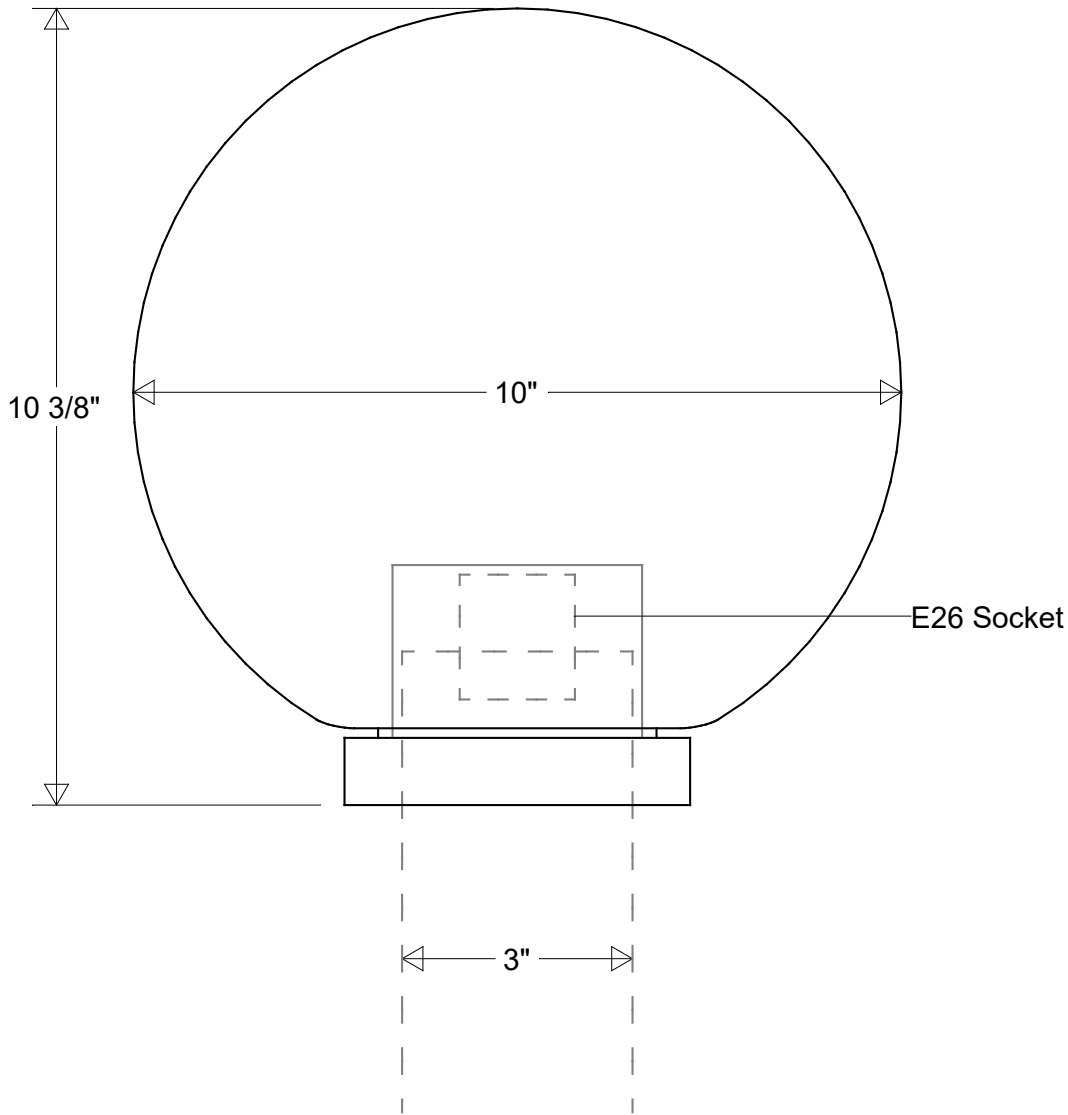

Primelite Manufacturing Corp

407 S Main St, Freeport, NY 11520

Phone: 516-868-4411 | Fax: 516-868-4609
 sales@primelite-mfg.com | www.primelite-mfg.com

PART # #1280 TL	LAMP E26 Socket	VOLTAGE 120 V	COLOR Black White
JOB NAME			TYPE Post Light

Lamp: E26 Socket Max Wattage: 100 W 	Initials	Date	#1280 TL							
	Drawn	CB						02/2023		
	Checked			10" Dia 10 3/8" H Fits 3" OD Round Posts & Piers			Revisions			
ENG Appr.			Acrylic Globe: Smoke (/1) White (/3) Clear (/4)			Zone	Rev	Description	Date	Appr
Construction: Polycarbonate Holder Acrylic Globe	MFR Appr.		Size	Drawing No.	Rev					
Unless Otherwise Specified: Dimensions in Inches	Weight:		A	0001	A					
			Scale	CAD File	Sheet					1 of 1