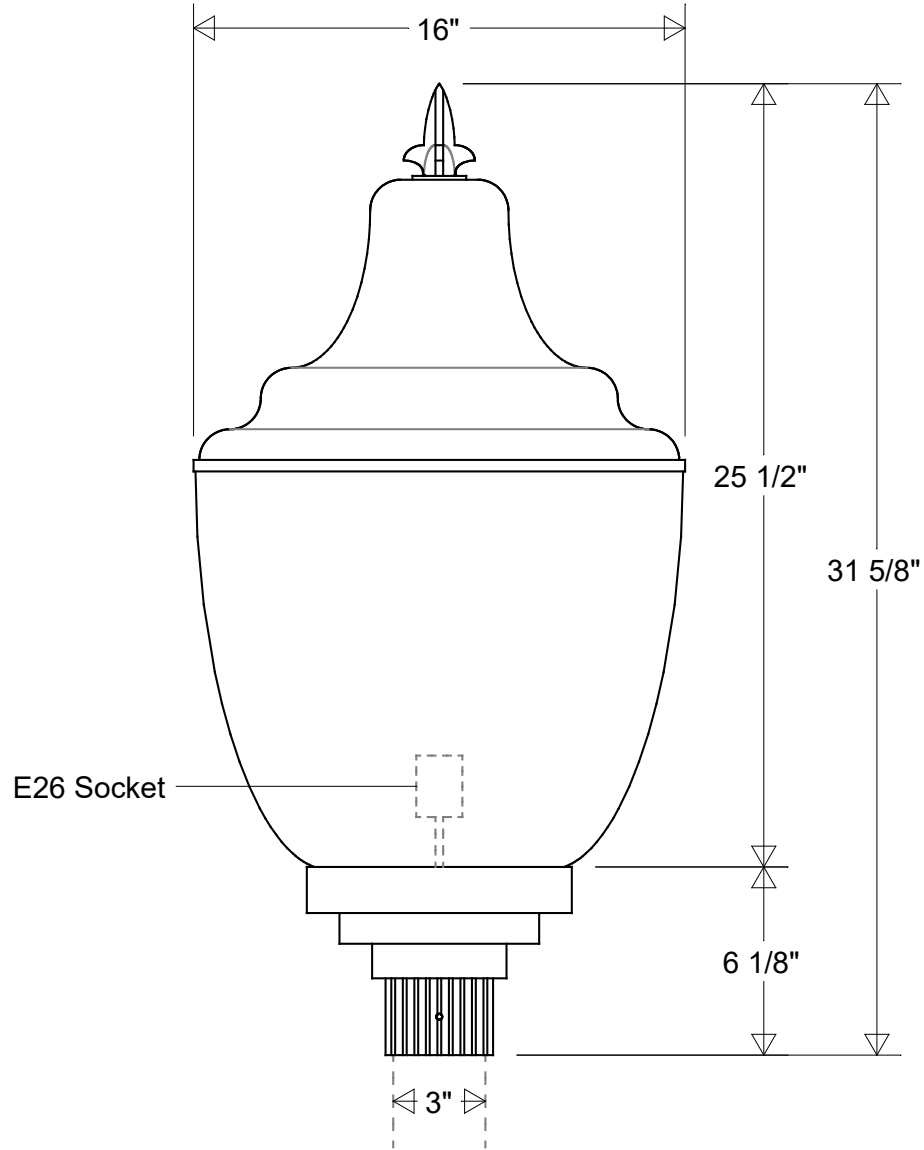

Primelite Manufacturing Corp

407 S Main St, Freeport, NY 11520

Phone: 516-868-4411 | Fax: 516-868-4609
 sales@primelite-mfg.com | www.primelite-mfg.com

PART # #1235	LAMP E26 Socket	VOLTAGE 120 V	COLOR Powder Coated Paint
JOB NAME			TYPE Post Light

Lamp: E26 Socket
 Max Wattage: 300 W

	Initials	Date
Drawn	CB	12/2022
Checked		
ENG Appr.		
MFR Appr.		
QA		

Post Light #1235

16" Dia | 31 5/8" H
 Fits 3" OD Round Posts & Pier Mounts

Revisions

Zone	Rev	Description	Date	Appr

Construction:
 Aluminum | Acrylic

Size	Drawing No.	Rev
A	0001	A

Dimensions are nominal.

Weight:	Scale	CAD File	Sheet
			1 of 1