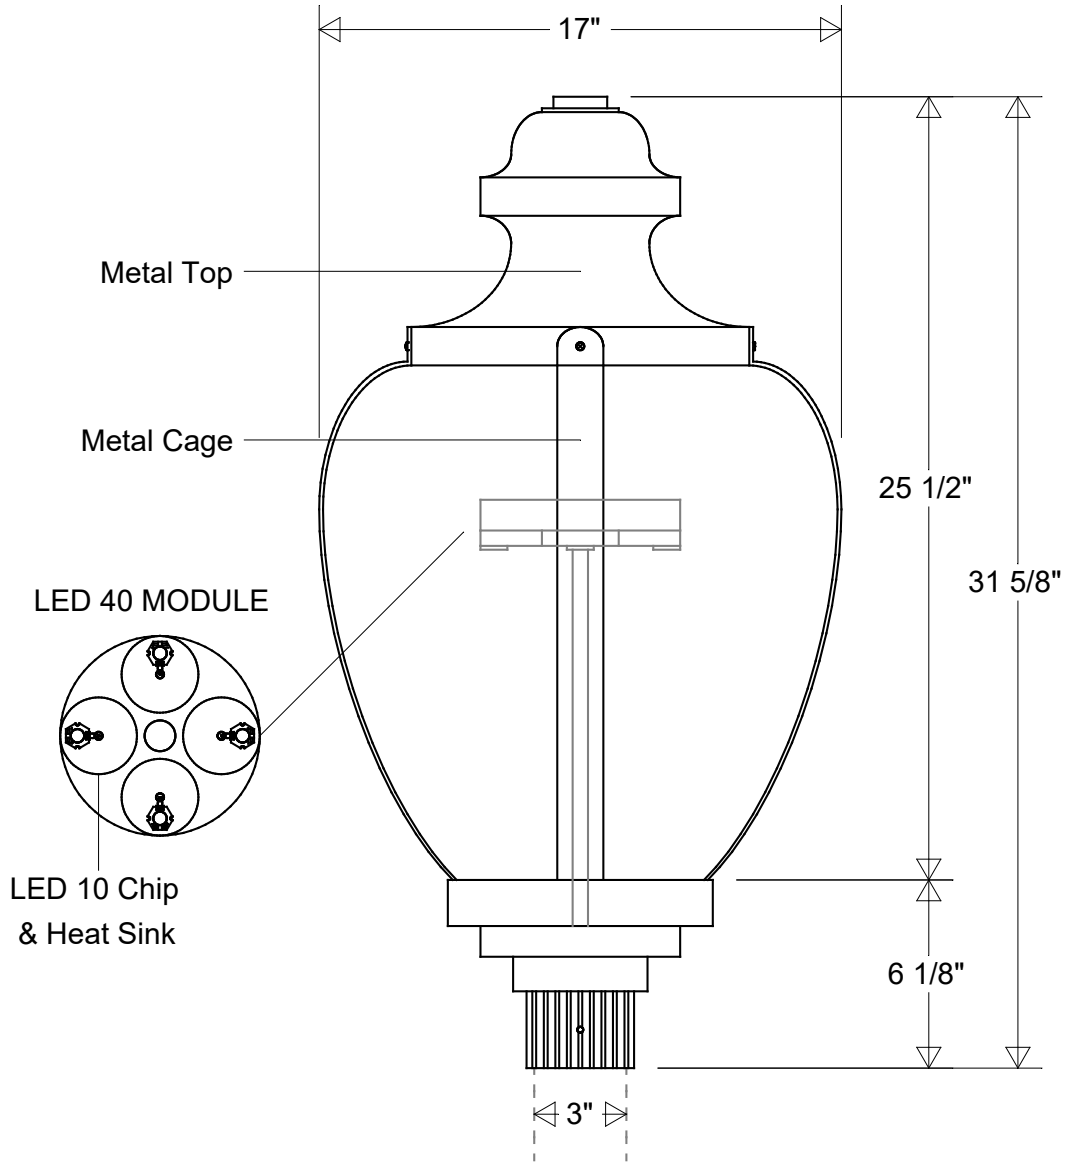

Primelite Manufacturing Corp

407 S Main St, Freeport, NY 11520

Phone: 516-868-4411 | Fax: 516-868-4609
 sales@primelite-mfg.com | www.primelite-mfg.com

PART # #1230 X LED 40	LAMP Built-In LED	VOLTAGE 120 V	COLOR Powder Coated Paint
JOB NAME			TYPE Post Light

Lamp: LED 40 Module 150 W MH Equivalent 3K = 6564 Lumens 4K = 5100 Lumens	Initials Drawn: CB Checked: ENG Appr.: MFR Appr.: QA:	Date 02/2023	<h2>#1230 X LED 40</h2>		Revisions					
	17" Dia 31 5/8" H Fits 3" OD Round Posts & Pier Mounts			Zone	Rev	Description	Date	Appr		
	Construction: Aluminum Polycarbonate	Size A	Drawing No. 0001	Rev A						
Unless Otherwise Specified: Dimensions in Inches	Weight:	Scale	CAD File	Sheet 1 of 1						