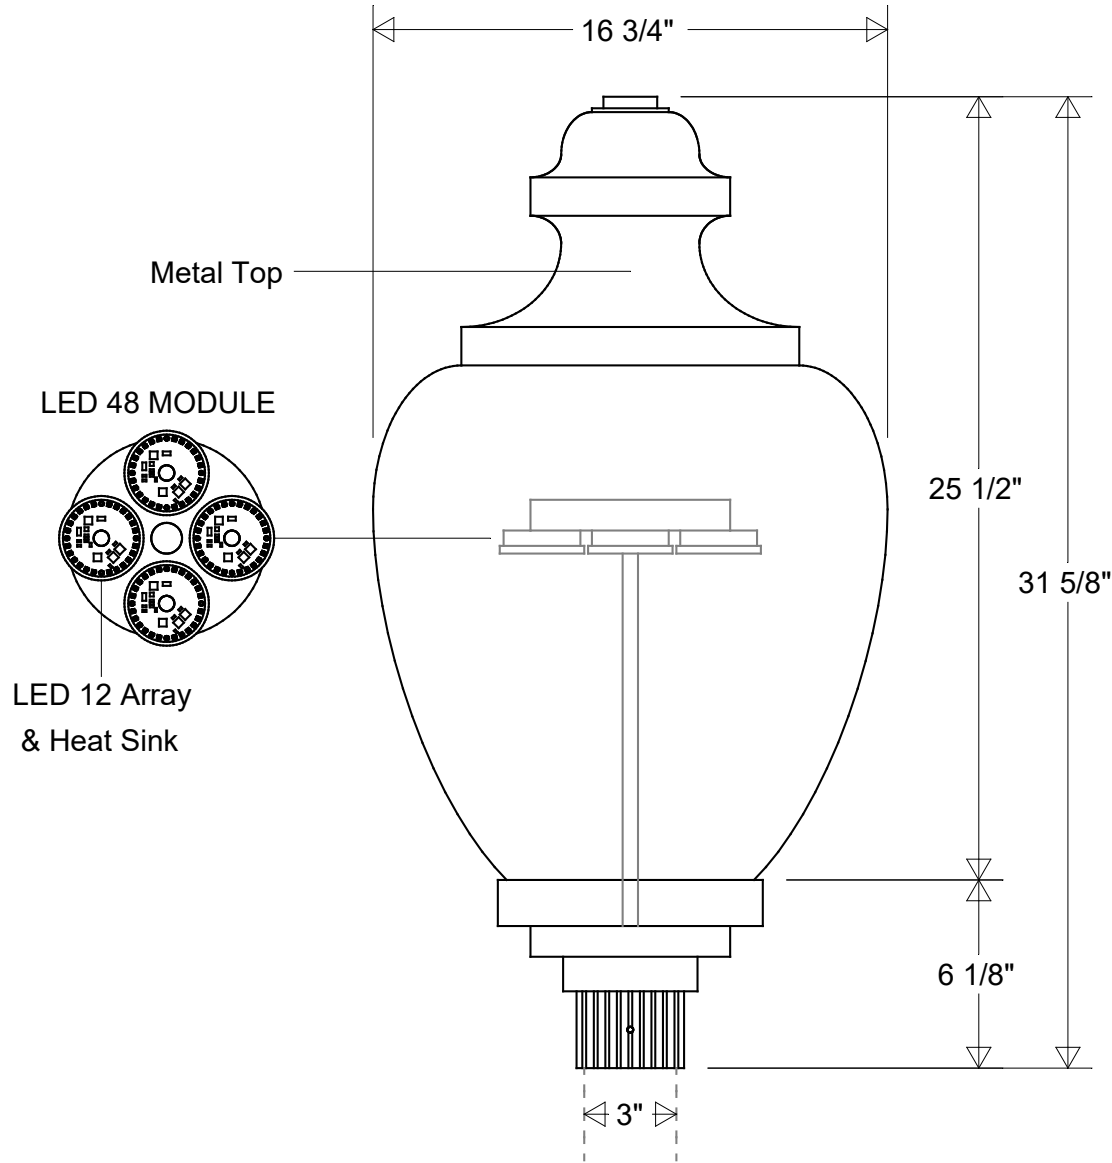

<b>Lamp: E26 Socket</b> Max Wattage: 300 W 	Initials	Date	<b>#1230</b>			<b>Revisions</b>					
	Drawn	CB									02/2023
	Checked			16 3/4" Dia   31 5/8" H Fits 3" OD Round Posts & Pier Mounts			Zone	Rev	Description	Date	Appr
<b>Construction:</b> Aluminum   Polycarbonate	ENG Appr.			Size	Drawing No.	Rev					
	MFR Appr.			<b>A</b>	<b>0001</b>	<b>A</b>					
<b>Unless Otherwise Specified:</b> Dimensions in Inches	Weight:			Scale	CAD File	Sheet	<b>1 of 1</b>				

<b>Lamp: LED 40 Module</b> 150 W MH Equivalent 3K = 6564 Lumens 4K = 6756 Lumens 	<b>Initials</b>	<b>Date</b>	<b>#1230 LED 40</b>			<b>Revisions</b>				
	<b>Drawn</b>	CB								
	<b>Checked</b>			<b>Zone</b>	<b>Rev</b>	<b>Description</b>	<b>Date</b>	<b>Appr</b>		
<b>Construction:</b> Aluminum   Polycarbonate	<b>MFR Appr.</b>		<b>Size</b>	<b>Drawing No.</b>	<b>Rev</b>					
<b>Unless Otherwise Specified:</b> Dimensions in Inches	<b>Weight:</b>		<b>A</b>	<b>0001</b>	<b>A</b>					
			<b>Scale</b>	<b>CAD File</b>	<b>Sheet</b>					<b>1 of 1</b>

<b>Lamp: LED 48 Module</b> 100 W MH Equivalent 3K = 4560 Lumens 4K = 5120 Lumens 	<b>Initials</b>	<b>Date</b>	<h2>#1230 LED 48</h2> <p>16 3/4" Dia   31 5/8" H</p> <p>Fits 3" OD Round Posts &amp; Pier Mounts</p>						
	<b>Drawn</b>	CB						02/2023	
	<b>Checked</b>			<b>Revisions</b>		<b>Zone</b>	<b>Rev</b>	<b>Description</b>	<b>Date</b>
<b>Construction:</b> Aluminum   Polycarbonate	<b>MFR Appr.</b>		<b>Size</b>	<b>Drawing No.</b>	<b>Rev</b>				
	<b>QA</b>		<b>A</b>	<b>0001</b>	<b>A</b>				
<b>Unless Otherwise Specified:</b> Dimensions in Inches	<b>Weight:</b>		<b>Scale</b>	<b>CAD File</b>	<b>Sheet</b>				<b>1 of 1</b>

## #1230 LED 68

16 3/4" Dia | 31 5/8" H  
 Fits 3" OD Round Posts & Pier Mounts

<b>Size</b>	<b>Drawing No.</b>	<b>Rev</b>
<b>A</b>	<b>0001</b>	<b>A</b>

Revisions				
Zone	Rev	Description	Date	Appr

**Construction:**  
 Aluminum | Polycarbonate