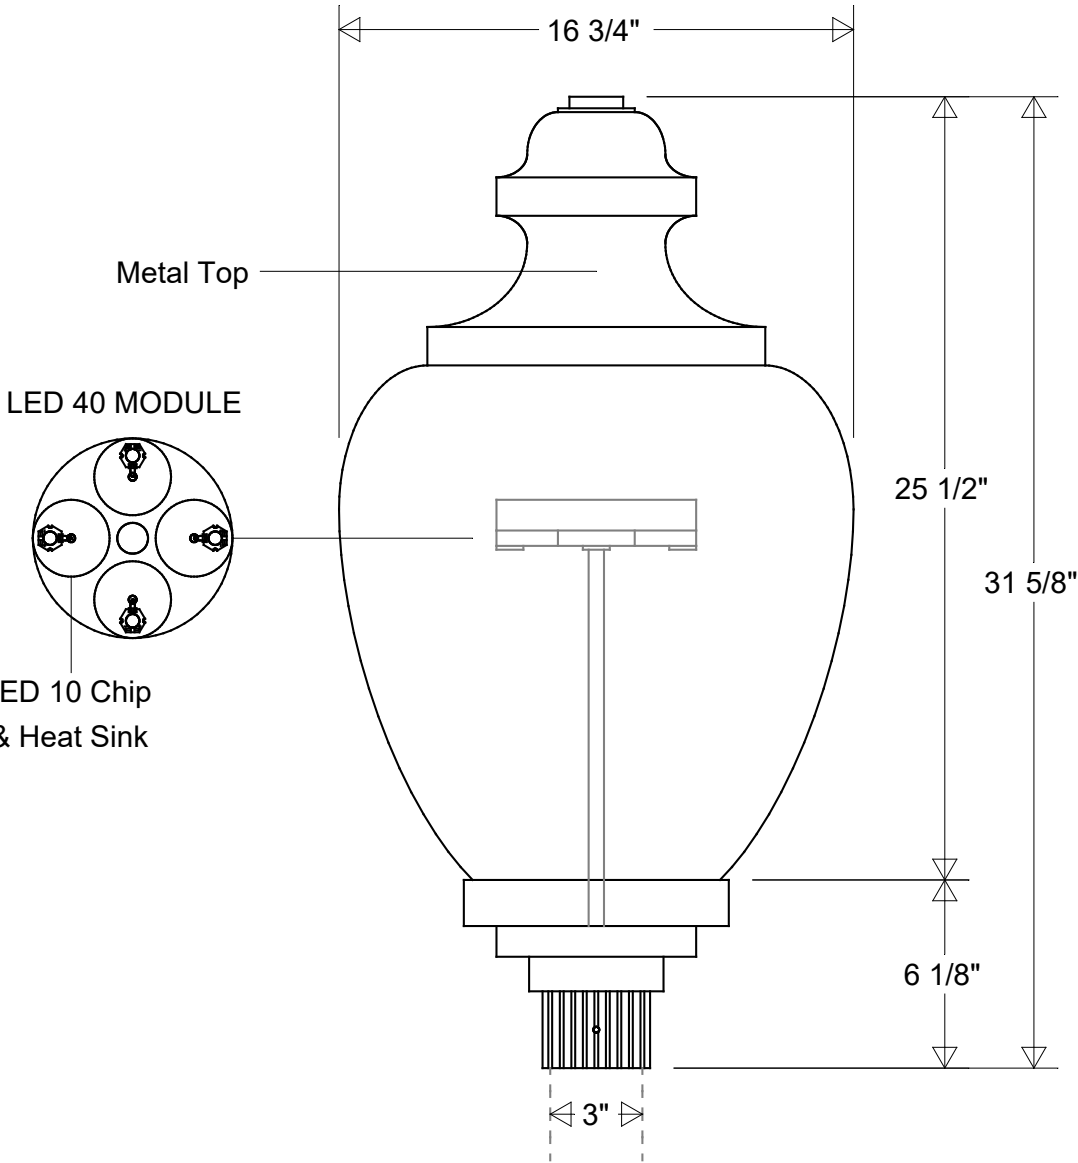

<b>Lamp: E26 Socket</b> Max Wattage: 300 W 	Initials	Date	<b>#1230</b>			<b>Revisions</b>					
	Drawn	CB									02/2023
	Checked			16 3/4" Dia   31 5/8" H Fits 3" OD Round Posts & Pier Mounts			Zone	Rev	Description	Date	Appr
<b>Construction:</b> Aluminum   Polycarbonate	ENG Appr.			Size	Drawing No.	Rev					
	MFR Appr.			<b>A</b>	<b>0001</b>	<b>A</b>					
<b>Unless Otherwise Specified:</b> Dimensions in Inches	Weight:			Scale	CAD File	Sheet	<b>1 of 1</b>				

<b>Lamp: LED 40 Module</b> 150 W MH Equivalent 3K = 6564 Lumens 4K = 6756 Lumens 	<b>Initials</b>	<b>Date</b>	<b>#1230 LED 40</b>			<b>Revisions</b>				
	<b>Drawn</b>	CB								
	<b>Checked</b>			<b>Zone</b>	<b>Rev</b>	<b>Description</b>	<b>Date</b>	<b>Appr</b>		
<b>Construction:</b> Aluminum   Polycarbonate	<b>MFR Appr.</b>		<b>Size</b>	<b>Drawing No.</b>	<b>Rev</b>					
<b>Unless Otherwise Specified:</b> Dimensions in Inches	<b>Weight:</b>		<b>A</b>	<b>0001</b>	<b>A</b>					
			<b>Scale</b>	<b>CAD File</b>	<b>Sheet</b>					<b>1 of 1</b>

<b>Lamp: LED 48 Module</b> 100 W MH Equivalent 3K = 4560 Lumens 4K = 5120 Lumens 	<b>Initials</b>	<b>Date</b>	<h2>#1230 LED 48</h2> <p>16 3/4" Dia   31 5/8" H</p> <p>Fits 3" OD Round Posts &amp; Pier Mounts</p>						
	<b>Drawn</b>	CB						02/2023	
	<b>Checked</b>			<b>Revisions</b>		<b>Zone</b>	<b>Rev</b>	<b>Description</b>	<b>Date</b>
<b>Construction:</b> Aluminum   Polycarbonate	<b>MFR Appr.</b>		<b>Size</b>	<b>Drawing No.</b>	<b>Rev</b>				
	<b>QA</b>		<b>A</b>	<b>0001</b>	<b>A</b>				
<b>Unless Otherwise Specified:</b> Dimensions in Inches	<b>Weight:</b>		<b>Scale</b>	<b>CAD File</b>	<b>Sheet</b>				<b>1 of 1</b>

## #1230 LED 68

16 3/4" Dia | 31 5/8" H  
 Fits 3" OD Round Posts & Pier Mounts

<b>Size</b>	<b>Drawing No.</b>	<b>Rev</b>
<b>A</b>	<b>0001</b>	<b>A</b>

Revisions				
Zone	Rev	Description	Date	Appr

**Construction:**  
 Aluminum | Polycarbonate