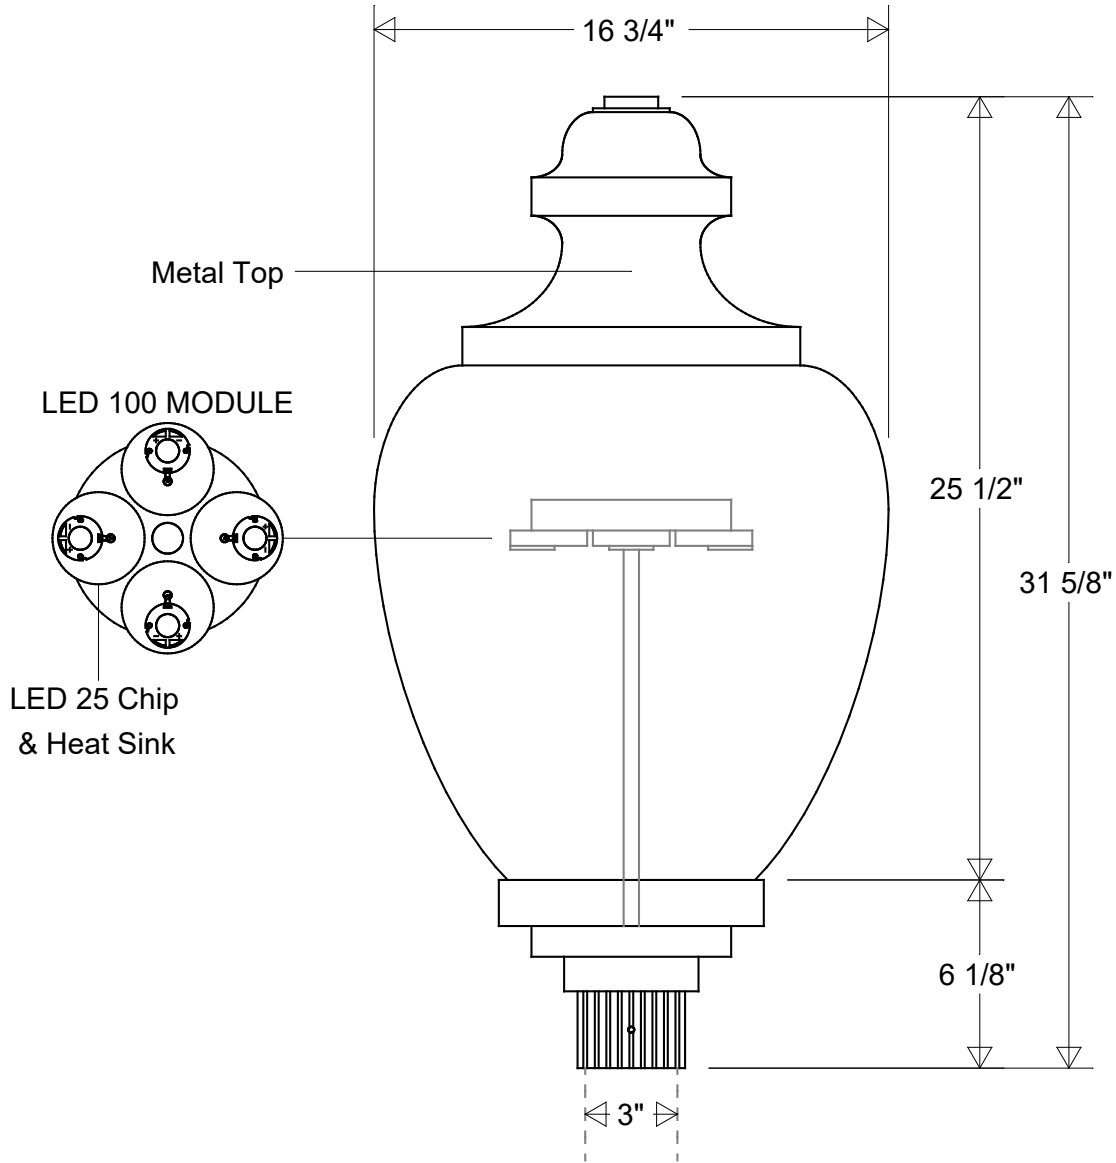

Primelite Manufacturing Corp

407 S Main St, Freeport, NY 11520

Phone: 516-868-4411 | Fax: 516-868-4609
sales@primelite-mfg.com | www.primelite-mfg.com

PART # #1230 LED 100	LAMP Built-In LED	VOLTAGE 120 V	COLOR Powder Coated Paint
JOB NAME			TYPE Post Light

Lamp: LED 100 Module

	Initials	Date
Drawn	CB	02/2023
Checked		
ENG Appr.		
MFR Appr.		
QA		

#1230 LED 100

16 3/4" Dia | 31 5/8" H
Fits 3" OD Round Posts & Pier Mounts

Size	Drawing No.	Rev
A	0001	A

Construction:
Aluminum | Polycarbonate

Unless Otherwise Specified:
Dimensions in Inches

Weight:

Scale

CAD File

Sheet

1 of 1

Revisions

Zone	Rev	Description	Date	Appr