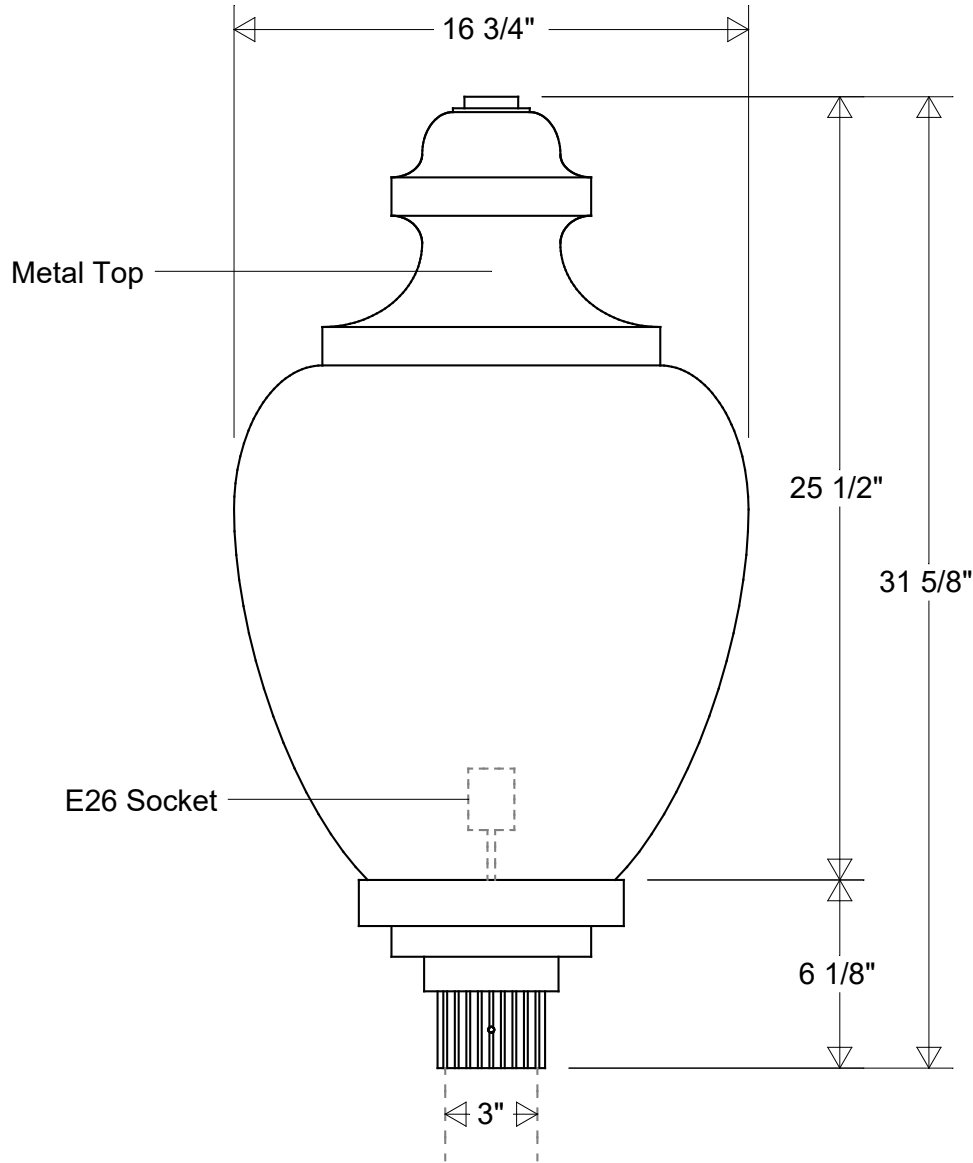

<b>Lamp: E26 Socket</b> Max Wattage: 300 W 	Initials	Date	<b>#1230</b>			<b>Revisions</b>					
	Drawn	CB									02/2023
	Checked			16 3/4" Dia   31 5/8" H Fits 3" OD Round Posts & Pier Mounts			Zone	Rev	Description	Date	Appr
<b>Construction:</b> Aluminum   Polycarbonate	ENG Appr.			Size	Drawing No.	Rev					
	MFR Appr.			<b>A</b>	<b>0001</b>	<b>A</b>					
<b>Unless Otherwise Specified:</b> Dimensions in Inches	Weight:			Scale	CAD File	Sheet	<b>1 of 1</b>				

<b>Lamp: LED 40 Module</b> 150 W MH Equivalent 3K = 6564 Lumens 4K = 6756 Lumens 	<b>Initials</b>	<b>Date</b>	<b>#1230 LED 40</b>			<b>Revisions</b>				
	<b>Drawn</b>	CB								
	<b>Checked</b>			<b>Zone</b>	<b>Rev</b>	<b>Description</b>	<b>Date</b>	<b>Appr</b>		
<b>Construction:</b> Aluminum   Polycarbonate	<b>MFR Appr.</b>		<b>Size</b>	<b>Drawing No.</b>	<b>Rev</b>					
<b>Unless Otherwise Specified:</b> Dimensions in Inches	<b>Weight:</b>		<b>A</b>	<b>0001</b>	<b>A</b>					
			<b>Scale</b>	<b>CAD File</b>	<b>Sheet</b>					<b>1 of 1</b>

<b>Lamp: LED 48 Module</b> 100 W MH Equivalent 3K = 4560 Lumens 4K = 5120 Lumens 	<b>Initials</b>	<b>Date</b>	<h2>#1230 LED 48</h2> <p>16 3/4" Dia   31 5/8" H</p> <p>Fits 3" OD Round Posts &amp; Pier Mounts</p>						
	<b>Drawn</b>	CB						02/2023	
	<b>Checked</b>			<b>Revisions</b>		<b>Zone</b>	<b>Rev</b>	<b>Description</b>	<b>Date</b>
<b>Construction:</b> Aluminum   Polycarbonate	<b>MFR Appr.</b>		<b>Size</b>	<b>Drawing No.</b>	<b>Rev</b>				
	<b>QA</b>		<b>A</b>	<b>0001</b>	<b>A</b>				
<b>Unless Otherwise Specified:</b> Dimensions in Inches	<b>Weight:</b>		<b>Scale</b>	<b>CAD File</b>	<b>Sheet</b>				<b>1 of 1</b>

## #1230 LED 68

16 3/4" Dia | 31 5/8" H  
 Fits 3" OD Round Posts & Pier Mounts

<b>Size</b>	<b>Drawing No.</b>	<b>Rev</b>
<b>A</b>	<b>0001</b>	<b>A</b>

Revisions				
Zone	Rev	Description	Date	Appr

**Construction:**  
 Aluminum | Polycarbonate