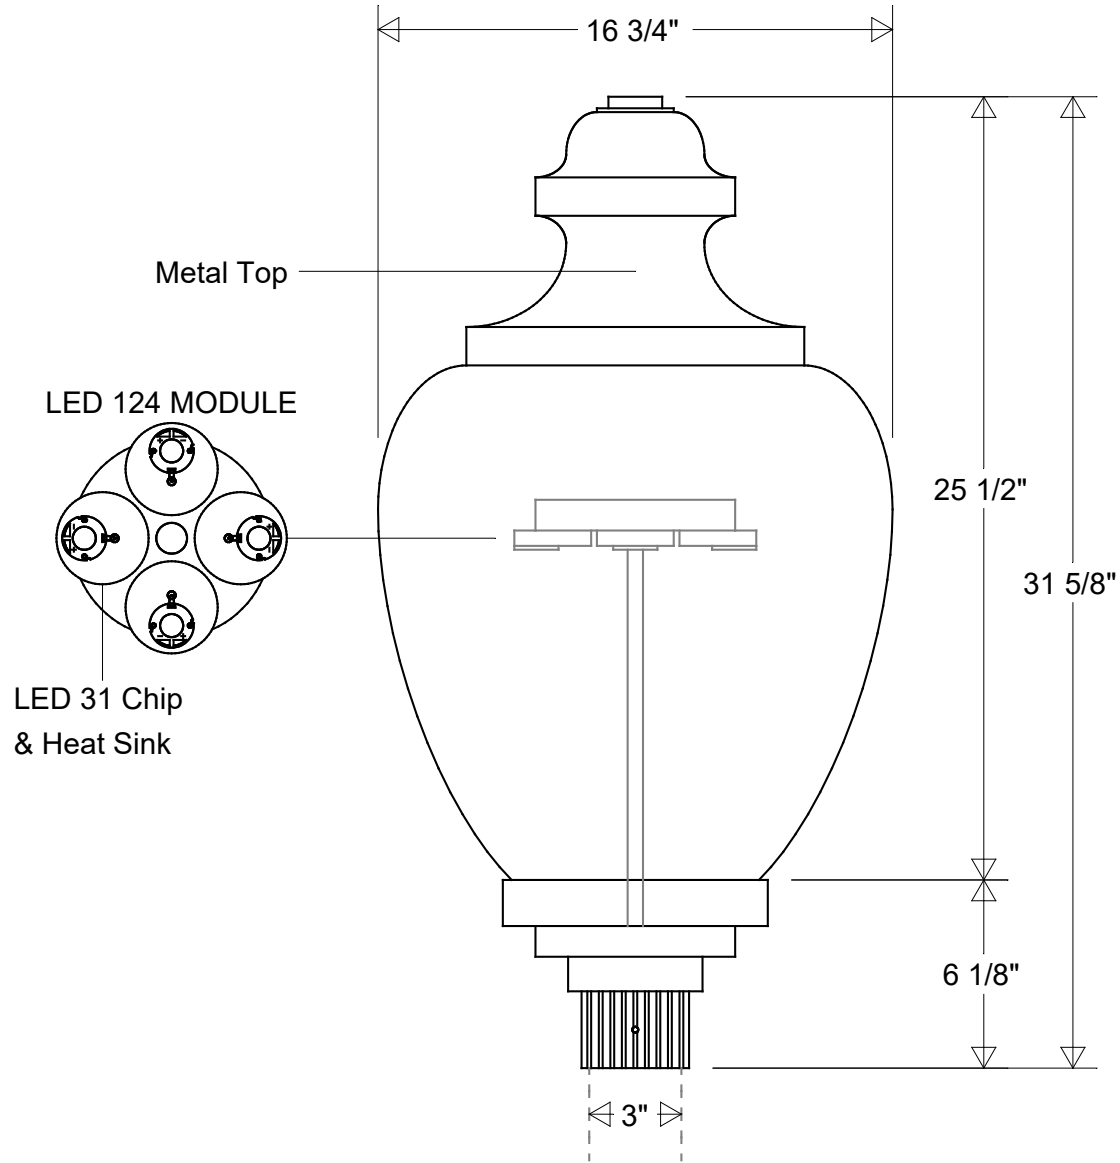

<b>Lamp: E26 Socket</b> Max Wattage: 300 W 	Initials	Date	<b>#1230</b>			<b>Revisions</b>					
	Drawn	CB									02/2023
	Checked			16 3/4" Dia   31 5/8" H Fits 3" OD Round Posts & Pier Mounts			Zone	Rev	Description	Date	Appr
<b>Construction:</b> Aluminum   Polycarbonate	ENG Appr.			Size	Drawing No.	Rev					
	MFR Appr.			<b>A</b>	<b>0001</b>	<b>A</b>					
<b>Unless Otherwise Specified:</b> Dimensions in Inches	Weight:			Scale	CAD File	Sheet	<b>1 of 1</b>				

<b>Lamp: LED 48 Module</b> 100 W MH Equivalent 3K = 4560 Lumens 4K = 5120 Lumens 	<b>Initials</b>	<b>Date</b>	<h2>#1230 LED 48</h2> <p>16 3/4" Dia   31 5/8" H</p> <p>Fits 3" OD Round Posts &amp; Pier Mounts</p>						
	<b>Drawn</b>	CB						02/2023	
	<b>Checked</b>			<b>Revisions</b>		<b>Zone</b>	<b>Rev</b>	<b>Description</b>	<b>Date</b>
<b>Construction:</b> Aluminum   Polycarbonate	<b>MFR Appr.</b>		<b>Size</b>	<b>Drawing No.</b>	<b>Rev</b>				
	<b>QA</b>		<b>A</b>	<b>0001</b>	<b>A</b>				
<b>Unless Otherwise Specified:</b> Dimensions in Inches	<b>Weight:</b>		<b>Scale</b>	<b>CAD File</b>	<b>Sheet</b>				<b>1 of 1</b>

## #1230 LED 100

16 3/4" Dia | 31 5/8" H  
 Fits 3" OD Round Posts & Pier Mounts

<b>Size</b>	<b>Drawing No.</b>	<b>Rev</b>
<b>A</b>	<b>0001</b>	<b>A</b>

**Construction:**  
 Aluminum | Polycarbonate

**Unless Otherwise Specified:**  
 Dimensions in Inches

<b>Lamp: LED 124 Module</b> 250 W MH Equivalent 3K = 25000 Lumens 4K = 26352 Lumens 	<b>Initials</b>	<b>Date</b>	<h2>#1230 LED 124</h2> <p>16 3/4" Dia   31 5/8" H</p> <p>Fits 3" OD Round Posts &amp; Pier Mounts</p>						
	<b>Drawn</b>	CB						02/2023	
	<b>Checked</b>			<b>Revisions</b>		<b>Zone</b>	<b>Rev</b>	<b>Description</b>	<b>Date</b>
<b>Construction:</b> Aluminum   Polycarbonate	<b>MFR Appr.</b>		<b>Size</b>	<b>Drawing No.</b>	<b>Rev</b>				
<b>Unless Otherwise Specified:</b> Dimensions in Inches	<b>Weight:</b>		<b>A</b>	<b>0001</b>	<b>A</b>				
			<b>Scale</b>	<b>CAD File</b>	<b>Sheet</b>				
					<b>1 of 1</b>				