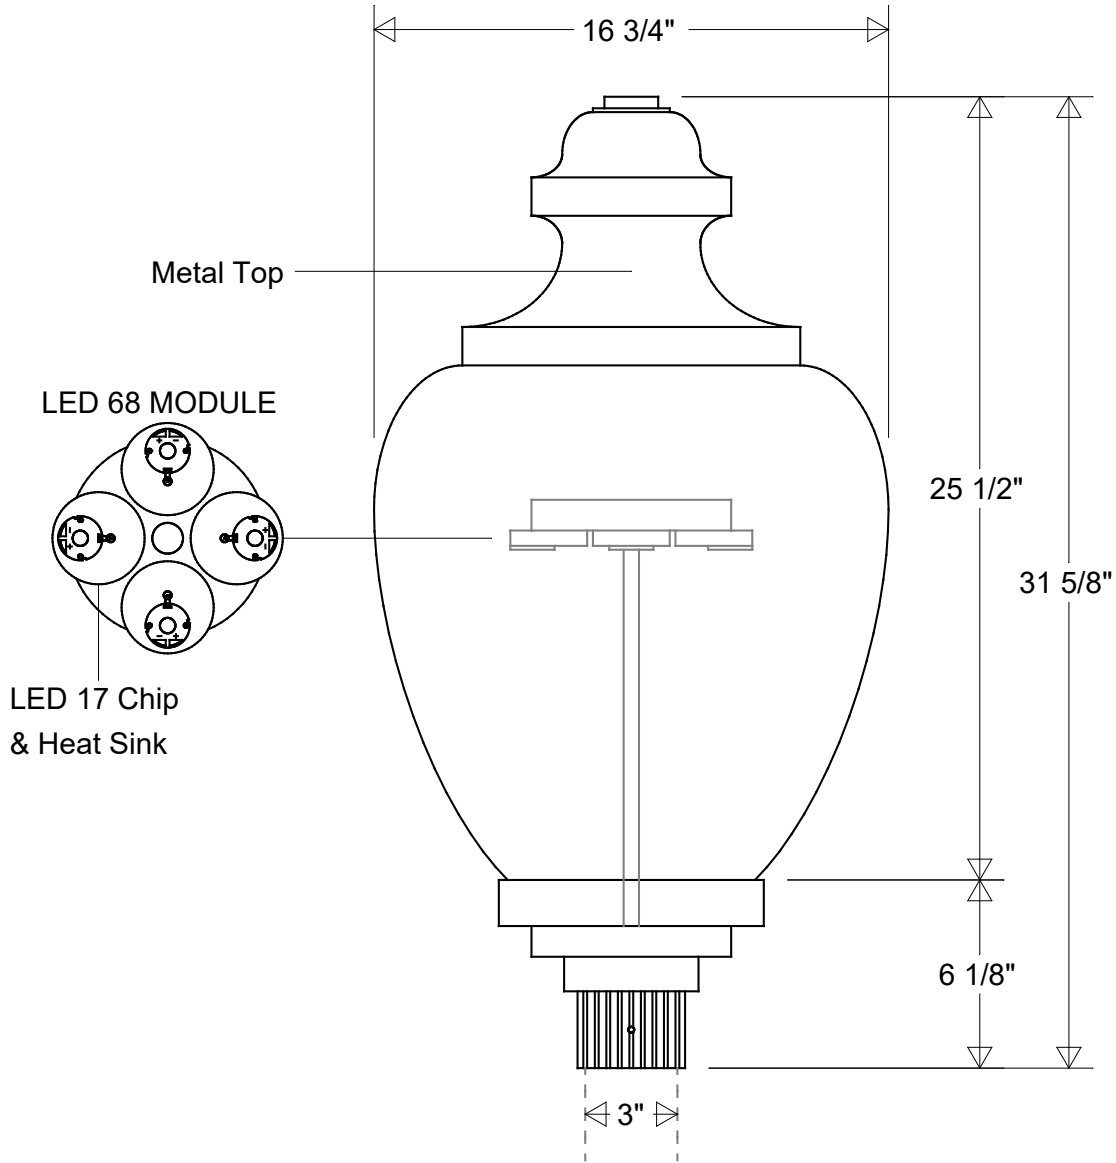

Primelite Manufacturing Corp

407 S Main St, Freeport, NY 11520

Phone: 516-868-4411 | Fax: 516-868-4609
sales@primelite-mfg.com | www.primelite-mfg.com

PART # #1230 LED 68	LAMP Built-In LED	VOLTAGE 120 V	COLOR Powder Coated Paint
JOB NAME			TYPE Post Light

Lamp: LED 68 Module

175 W MH Equivalent
3K = 11920 Lumens
4K = 12272 Lumens

	Initials	Date
Drawn	CB	02/2023
Checked		
ENG Appr.		
MFR Appr.		
QA		

#1230 LED 68

16 3/4" Dia | 31 5/8" H
Fits 3" OD Round Posts & Pier Mounts

Size	Drawing No.	Rev
A	0001	A

Revisions				
Zone	Rev	Description	Date	Appr

Construction:
Aluminum | Polycarbonate

Unless Otherwise Specified:
Dimensions in Inches

Weight:

Scale	CAD File	Sheet
		1 of 1