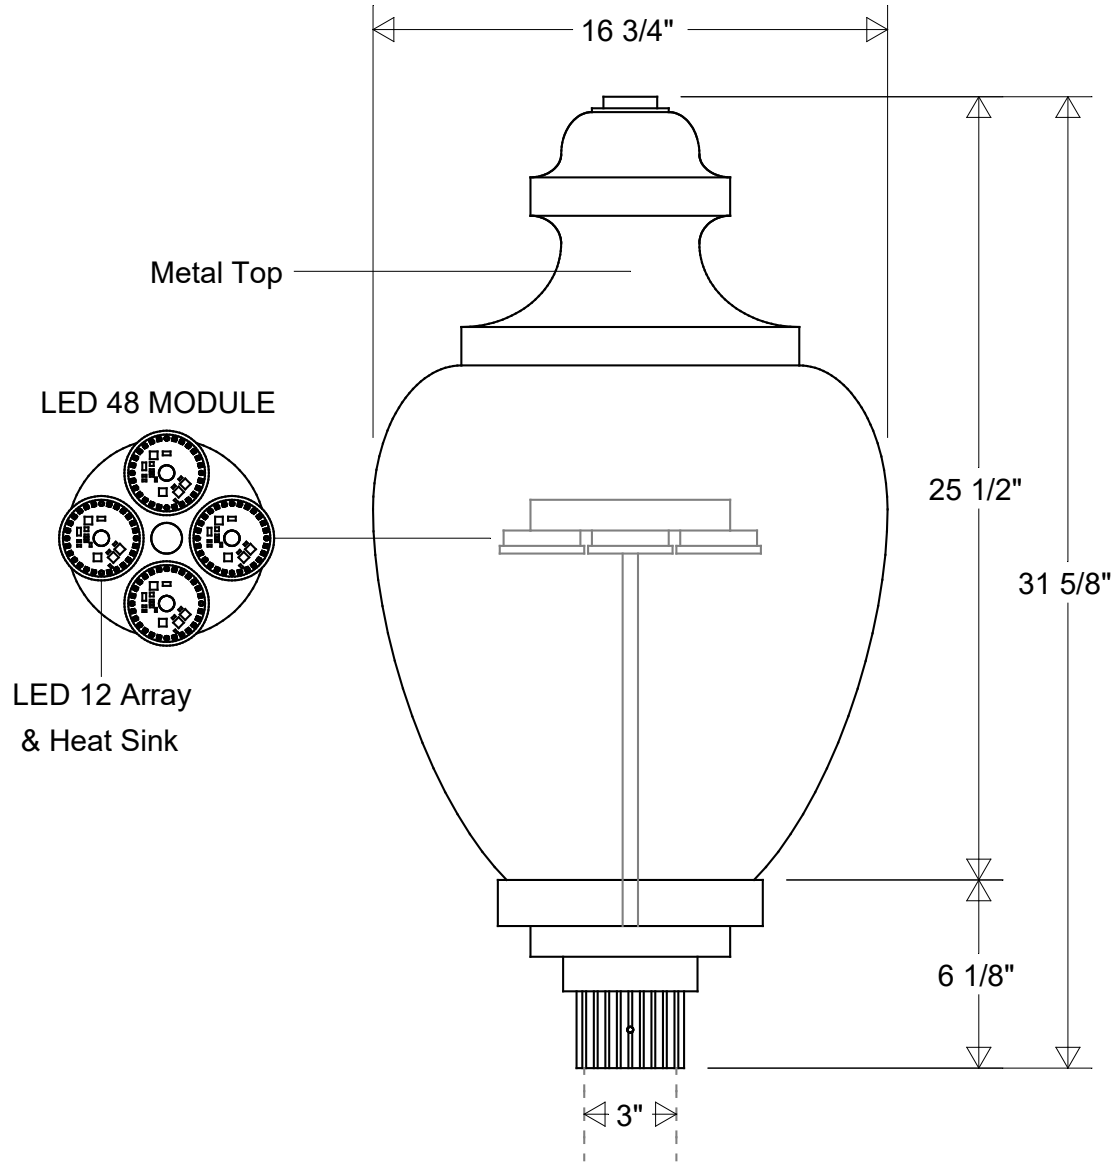

Primelite Manufacturing Corp

407 S Main St, Freeport, NY 11520

Phone: 516-868-4411 | Fax: 516-868-4609
 sales@primelite-mfg.com | www.primelite-mfg.com

PART # #1230 LED 48	LAMP Built-In LED	VOLTAGE 120 V	COLOR Powder Coated Paint
JOB NAME			TYPE Post Light

Lamp: LED 48 Module 50 W MH Equivalent 3K = 3640 Lumens 4K = 4000 Lumens 	Initials	Date	Post Light #1230 LED 48 16 3/4" Dia 31 5/8" H Fits 3" OD Round Posts & Pier Mounts					Revisions				
	Drawn	CB						09/2022	Zone	Rev	Description	Date
	Checked			Size	Drawing No.	Rev						
Construction: Aluminum Polycarbonate	ENG Appr.		A	0001	A							
Unless Otherwise Specified: Dimensions in Inches	Weight:		Scale	CAD File	Sheet	1 of 1						