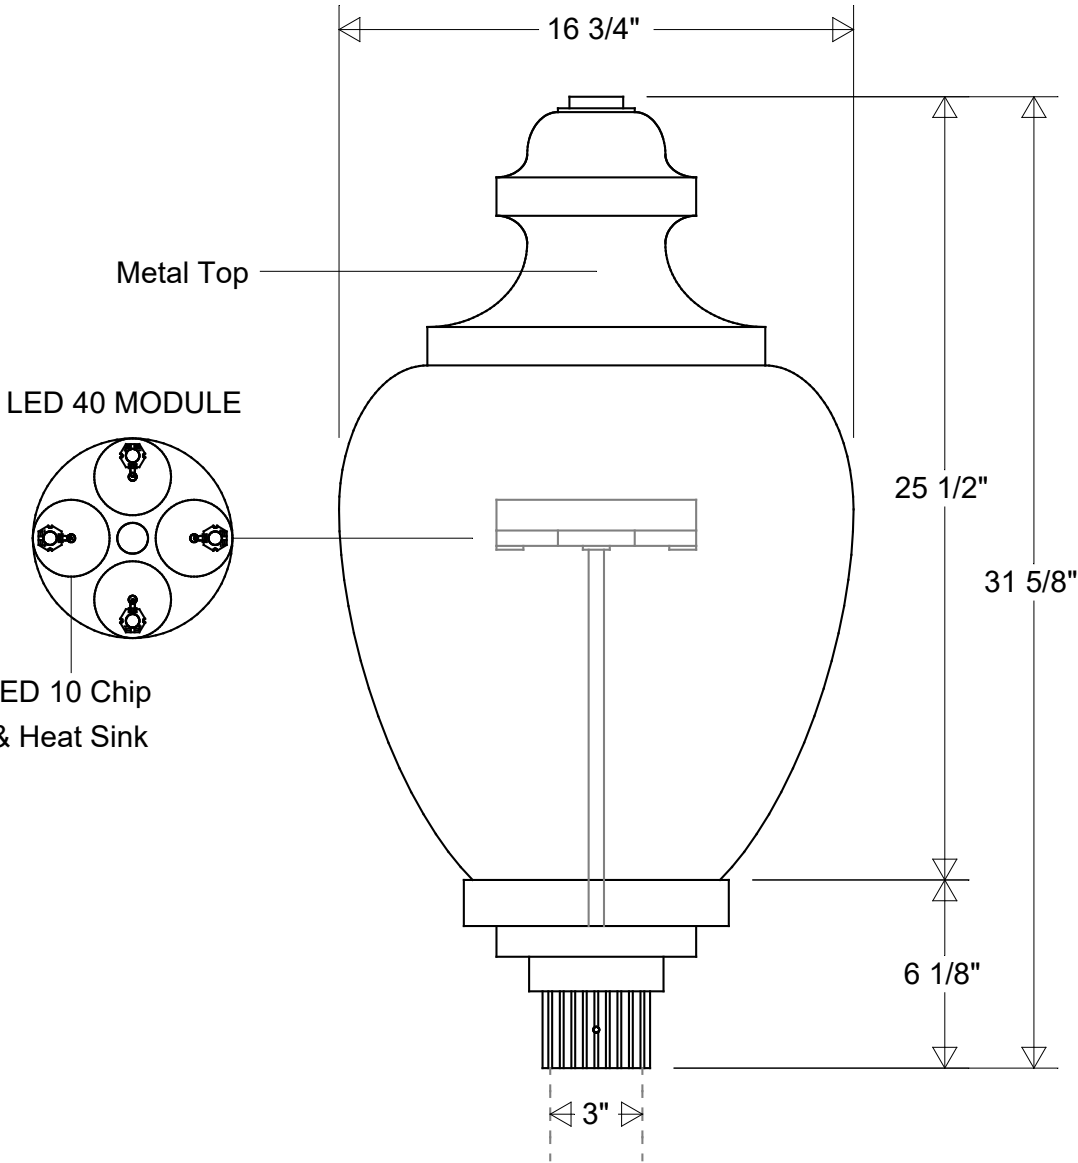

Primelite Manufacturing Corp

407 S Main St, Freeport, NY 11520

Phone: 516-868-4411 | Fax: 516-868-4609
 sales@primelite-mfg.com | www.primelite-mfg.com

PART # #1230 LED 40	LAMP Built-In LED	VOLTAGE 120 V	COLOR Powder Coated Paint
JOB NAME			TYPE Post Light

Lamp: LED 40 Module 125 W MH Equivalent 3K = 5060 Lumens 4K = 5100 Lumens 	Initials	Date	<h2>Post Light #1230 LED 40</h2> <p>16 3/4" Dia 31 5/8" H</p> <p>Fits 3" OD Round Posts & Pier Mounts</p>				
	Drawn	CB					
	Checked			Revisions			
ENG Appr.			Zone	Rev	Description	Date	Appr
Construction: Aluminum Polycarbonate	MFR Appr.		Size	Drawing No.	Rev		
	QA		A	0001	A		
Unless Otherwise Specified: Dimensions in Inches	Weight:		Scale	CAD File	Sheet	1 of 1	