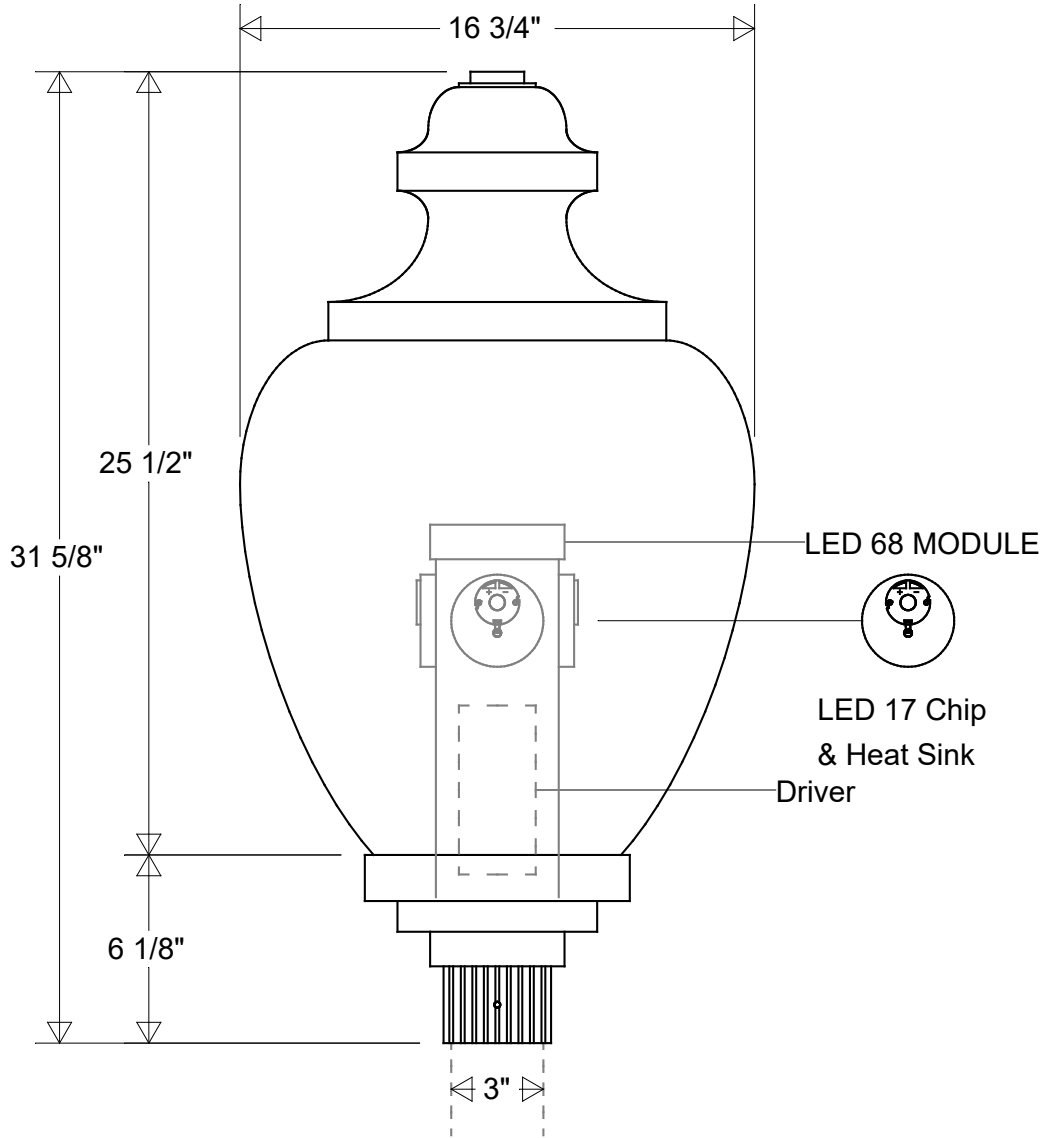

Primelite Manufacturing Corp

407 S Main St, Freeport, NY 11520

Phone: 516-868-4411 | Fax: 516-868-4609
 sales@primelite-mfg.com | www.primelite-mfg.com

PART # #1227	LAMP LED 68	VOLTAGE 120-277 V	COLOR Powder Coated Paint
JOB NAME			TYPE Post Light

Lamp: LED 68 Module 175 W MH Equivalent 3K = 11920 Lumens 4K = 12272 Lumens 	Initials	Date	<h2>#1227 LED 68</h2> <p>16 3/4" Dia 31 5/8" H Fits 3" OD Round Posts & Pier Mounts</p>						
	Drawn	CB						05/2023	
Checked			Size A Drawing No. 0001 Rev A		Revisions				
ENG Appr.					Zone	Rev	Description	Date	Appr
Construction: Aluminum Polycarbonate	MFR Appr.								
Unless Otherwise Specified: Dimensions in Inches	QA								
Weight:			Scale	CAD File	Sheet	1 of 1			