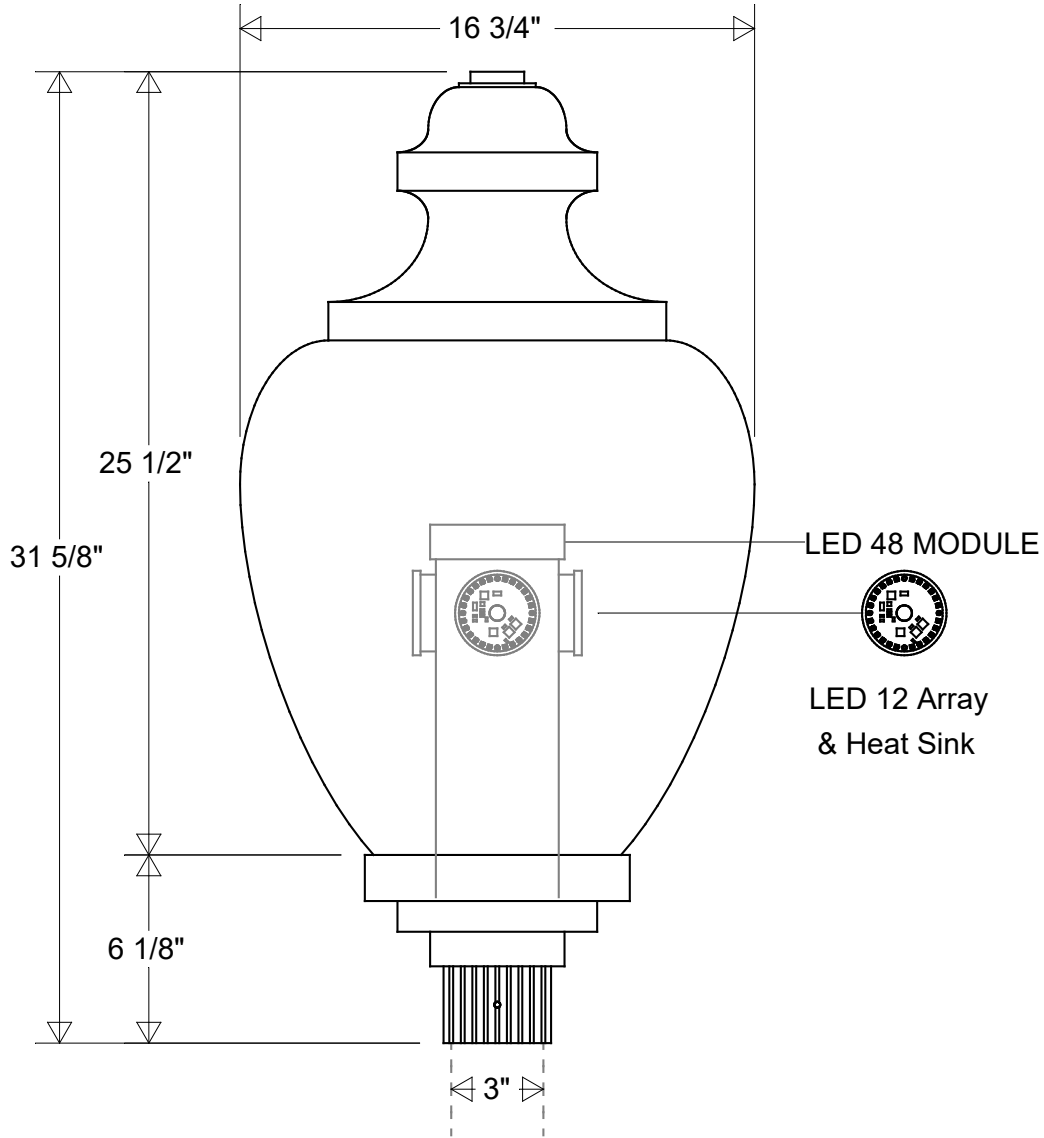

Lamp: LED 48 Module

100 W MH Equivalent
 3K = 4560 Lumens
 4K = 5120 Lumens

	Initials	Date
Drawn	CB	05/2023
Checked		
ENG Appr.		
MFR Appr.		
QA		

#1227 LED 48

16 3/4" Dia | 31 5/8" H
 Fits 3" OD Round Posts & Pier Mounts

Size	Drawing No.	Rev
A	0001	A
Scale	CAD File	Sheet
		1 of 1

Revisions

Zone	Rev	Description	Date	Appr

Construction:
 Aluminum | Polycarbonate

Unless Otherwise Specified:
 Dimensions in Inches

Weight:

Scale

CAD File