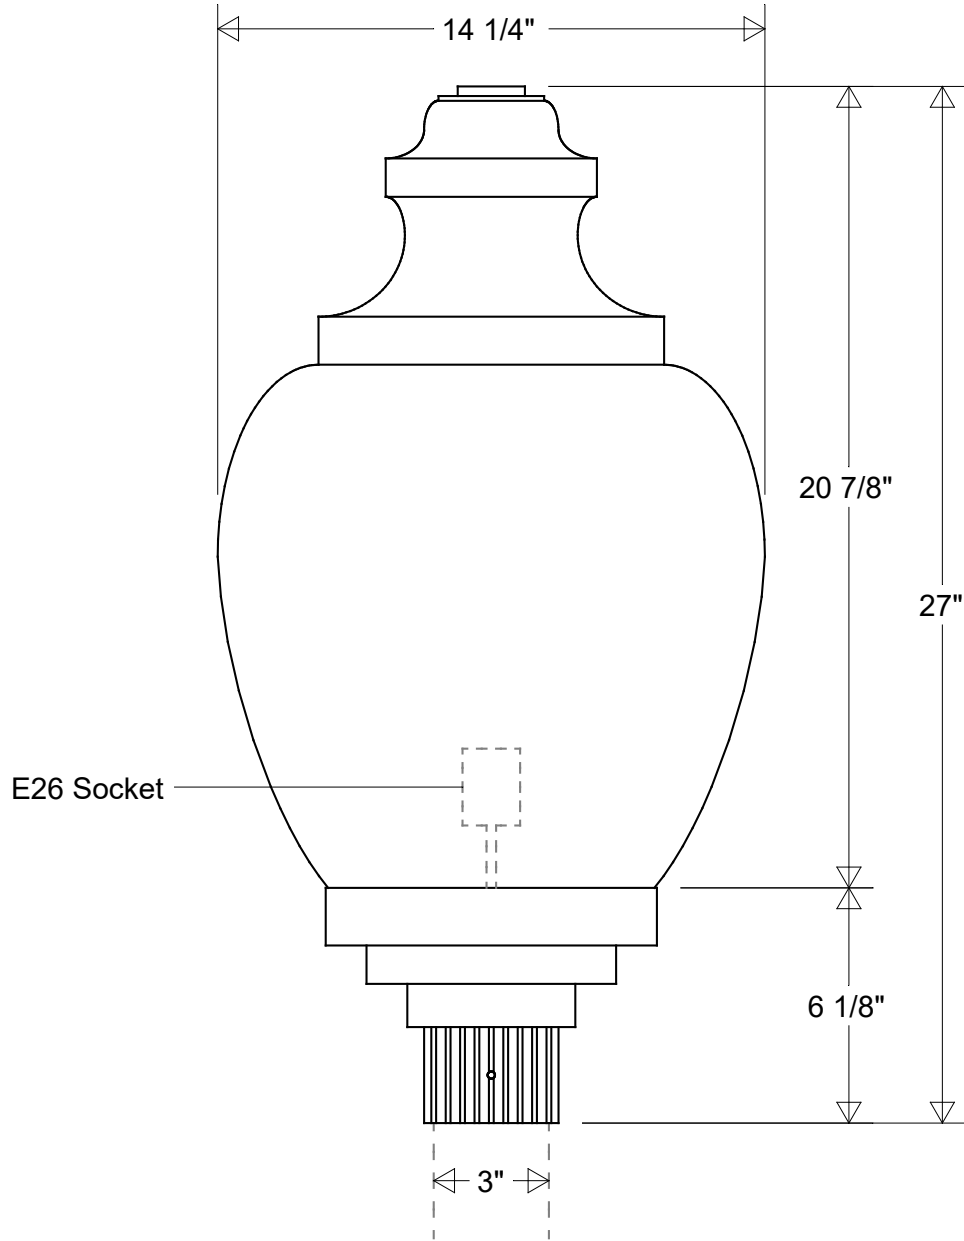

Primelite Manufacturing Corp

407 S Main St, Freeport, NY 11520

Phone: 516-868-4411 | Fax: 516-868-4609
 sales@primelite-mfg.com | www.primelite-mfg.com

PART # #1225	LAMP E26 Socket	VOLTAGE 120 V	COLOR Powder Coated Paint
JOB NAME			TYPE Post Light

Lamp: E26 Socket Max Wattage: 300 W 	Initials	Date	Post Light #1225 14 1/4" Dia 27" H Fits 3" OD Round Posts & Pier Mounts					
	Drawn	CB						08/2022
	Checked			Revisions				
Construction: Aluminum Polycarbonate	ENG Appr.			Zone	Rev	Description	Date	Appr
Unless Otherwise Specified: Dimensions in Inches	MFR Appr.			Size	Drawing No.	Rev		
Weight:	QA			A	0001	A		
				Scale	CAD File	Sheet		
						1 of 1		