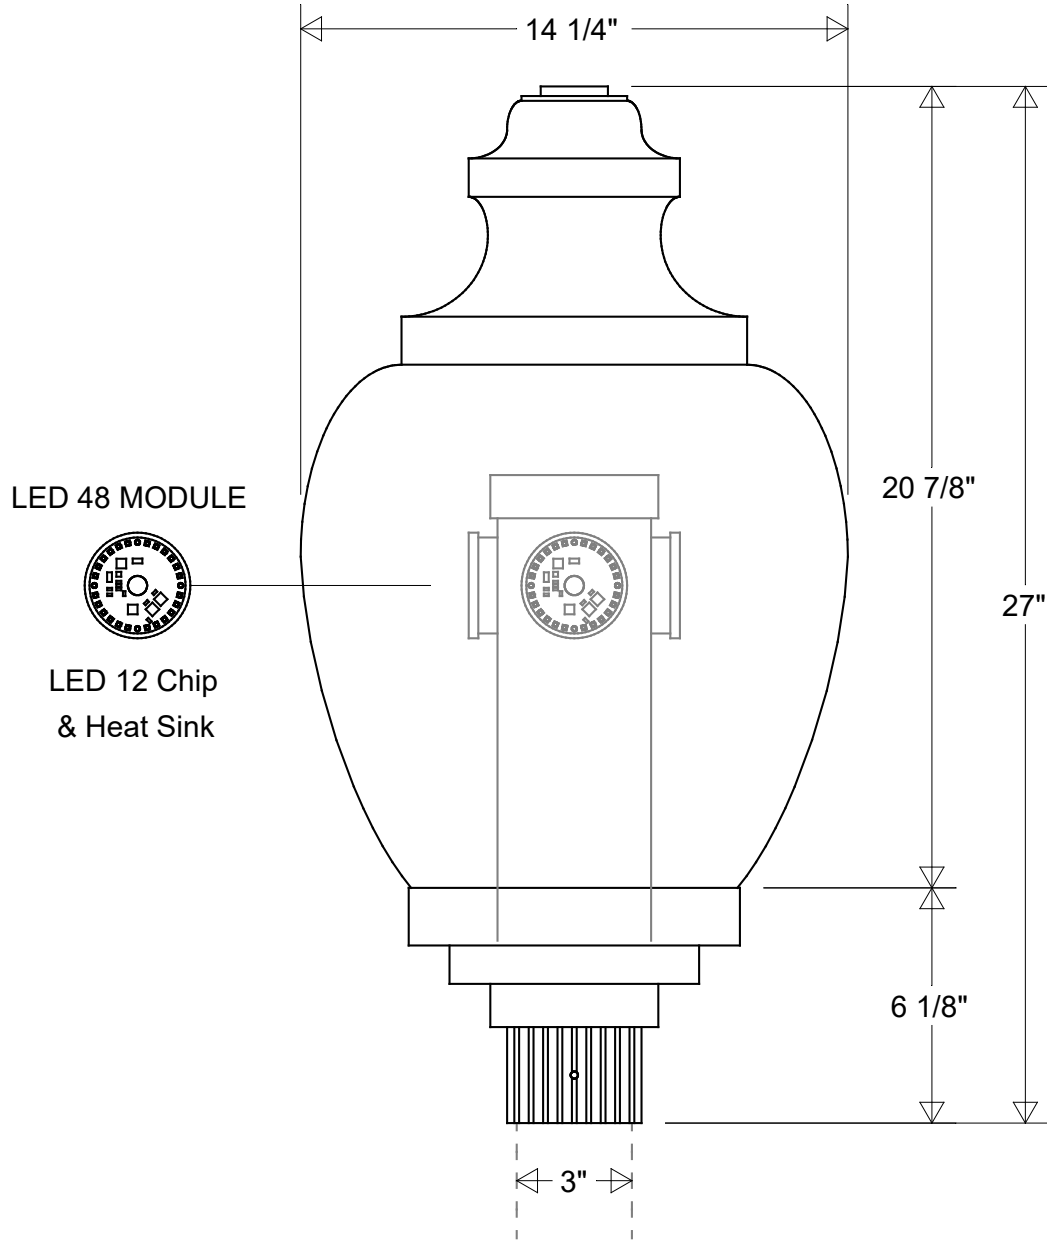

Primelite Manufacturing Corp

407 S Main St, Freeport, NY 11520

Phone: 516-868-4411 | Fax: 516-868-4609
 sales@primelite-mfg.com | www.primelite-mfg.com

PART # #1225 LED 48	LAMP Built-In LED	VOLTAGE 120 V	COLOR Powder Coated Paint
JOB NAME			TYPE Post Light

Lamp: LED 48 Module 50 W MH Equivalent 3K = 3640 Lumens 4K = 4000 Lumens	Initials Drawn CB Checked ENG Appr.	Date 08/2022	<h2>Post Light #1225 LED 48</h2> <p>14 1/4" Dia 27" H</p> <p>Fits 3" OD Round Posts & Pier Mounts</p>		Revisions				
	MFR Appr. QA	Size A			Drawing No. 0001	Rev A	Zone	Rev	Description
	Construction: Aluminum Polycarbonate	Weight:		Scale	CAD File	Sheet 1 of 1			