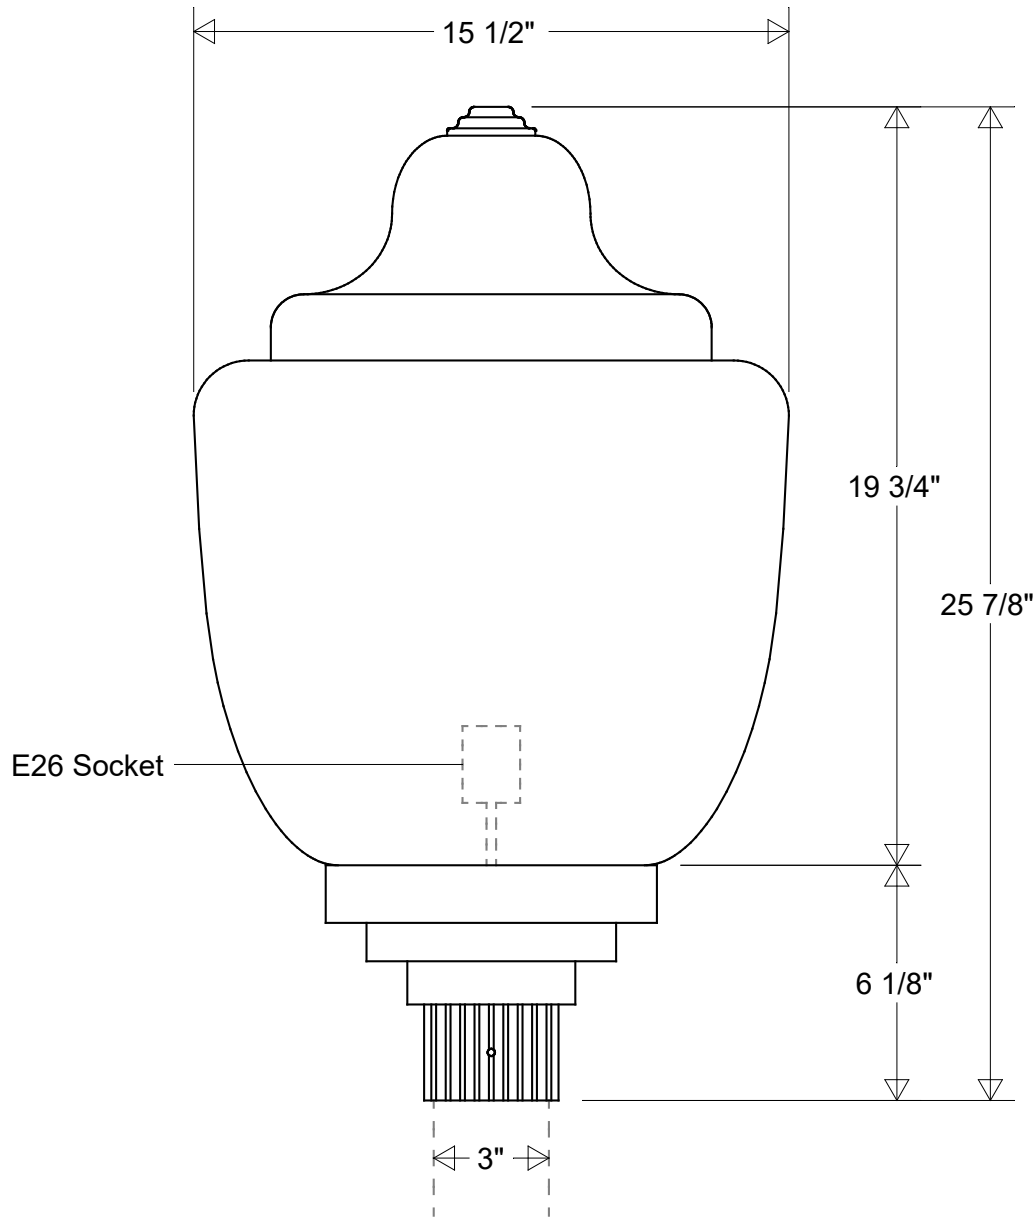

Primelite Manufacturing Corp

407 S Main St, Freeport, NY 11520

Phone: 516-868-4411 | Fax: 516-868-4609
 sales@primelite-mfg.com | www.primelite-mfg.com

PART # #1218	LAMP E26 Socket	VOLTAGE 120 V	COLOR Powder Coated Paint
JOB NAME			TYPE Post Light

Lamp: E26 Socket Max Wattage: 300 W 	Initials	Date	<h2>Post Light #1218</h2> <p>15 1/2" Dia 25 7/8" H</p> <p>Fits 3" OD Round Posts & Pier Mounts</p>			Revisions				
	Drawn	CB				08/2022	Zone	Rev	Description	Date
	Checked			Size	Drawing No.	Rev				
Construction: Aluminum Polycarbonate	ENG Appr.		A	0001	A					
Unless Otherwise Specified: Dimensions in Inches	MFR Appr.		Scale	CAD File	Sheet					
	QA				1 of 1					